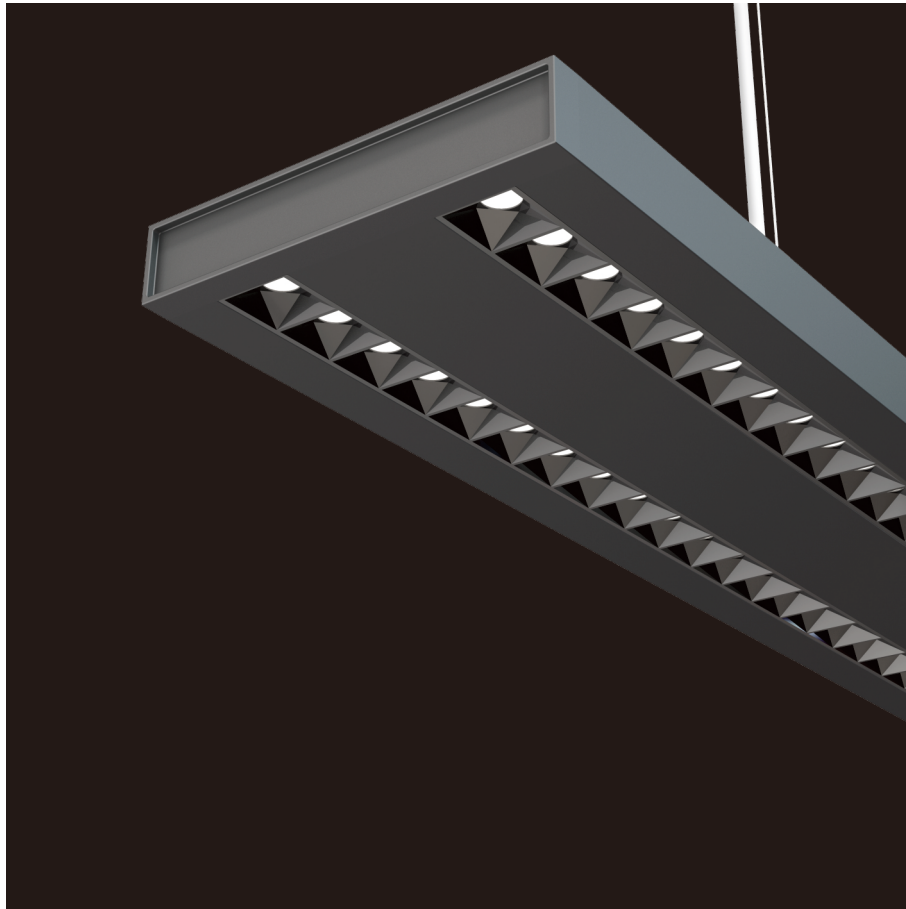

Freyr-P1

pendant luminaires

22.010.13025

GENERAL

Ceiling
Suspended
black
IP20
indirect 3950 lm
direct 3800 lm
total 7750 lm
Beam Angle $\uparrow 115^\circ / 50^\circ \downarrow$
UGR < 6

LED

3000K warm white
CRI ≥ 80
L80(B10)50,000H
SDCM < 3

PHYSICAL

length 1402 mm
width 160 mm
height 30 mm
4.8 kg

ELECTRICAL

70W
110 lm
1-10V Dimming
AC200~240V

The data values for the luminous flux are initially subject to a tolerance of +/- 10%, those for the electrical connected load are initially subject to a tolerance of +/- 10%, and those for the colour temperature are initially subject to a tolerance of +/- 150 K. Product illustrations serve as examples and may differ from the original. No liability is assumed for typographical or printing errors. We reserve the right to make alterations in the interest of improving our products.