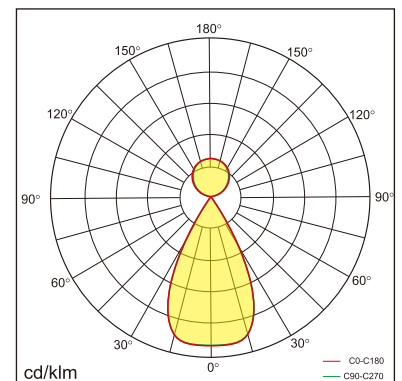

Freyr-P1

pendant luminaires

22.010.13025

GENERAL

Ceiling
Suspended
black
IP20
indirect 3950 lm
direct 3800 lm
total 7750 lm
Beam Angle $\uparrow 115^\circ / 50^\circ \downarrow$
UGR < 6

LED

3000K warm white
CRI ≥ 80
L80(B10)50,000H
SDCM < 3

PHYSICAL

length 1402 mm
width 160 mm
height 30 mm
4.8 kg

ELECTRICAL

70W
110 lm
1-10V Dimming
AC200~240V

The data values for the luminous flux are initially subject to a tolerance of +/- 10%, those for the electrical connected load are initially subject to a tolerance of +/- 10%, and those for the colour temperature are initially subject to a tolerance of +/- 150 K. Product illustrations serve as examples and may differ from the original. No liability is assumed for typographical or printing errors. We reserve the right to make alterations in the interest of improving our products.