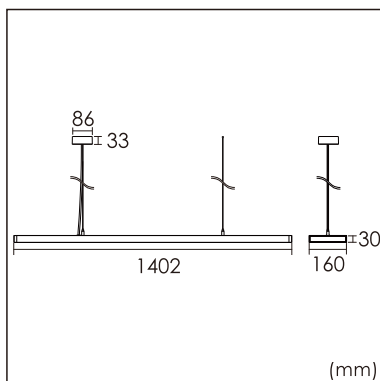

Freyr-P1

pendant luminaires

22.010.13025

GENERAL

Ceiling
Suspended
black
IP20
indirect 3950 lm
direct 3800 lm
total 7750 lm
Beam Angle $\uparrow 115^\circ / 50^\circ \downarrow$
UGR < 6

LED

3000K warm white
CRI ≥ 80
L80(B10)50,000H
SDCM < 3

PHYSICAL

length 1402 mm
width 160 mm
height 30 mm
4.8 kg

ELECTRICAL

70W
110 lm
1-10V Dimming
AC200~240V

The data values for the luminous flux are initially subject to a tolerance of +/- 10%, those for the electrical connected load are initially subject to a tolerance of +/- 10%, and those for the colour temperature are initially subject to a tolerance of +/- 150 K. Product illustrations serve as examples and may differ from the original. No liability is assumed for typographical or printing errors. We reserve the right to make alterations in the interest of improving our products.