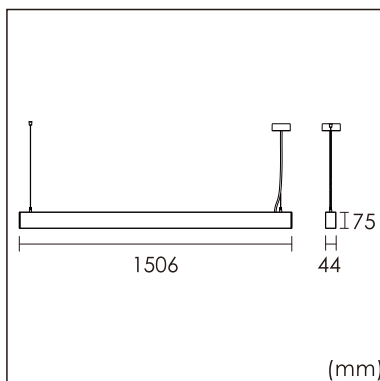

The data values for the luminous flux are initially subject to a tolerance of +/- 10%, those for the electrical connected load are initially subject to a tolerance of +/- 10%, and those for the colour temperature are initially subject to a tolerance of +/- 150 K. Product illustrations serve as examples and may differ from the original. No liability is assumed for typographical or printing errors. We reserve the right to make alterations in the interest of improving our products.