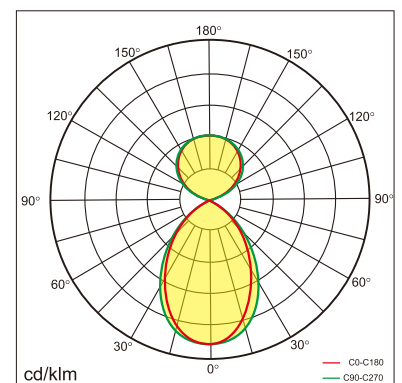

The data values for the luminous flux are initially subject to a tolerance of +/- 10%, those for the electrical connected load are initially subject to a tolerance of +/- 10%, and those for the colour temperature are initially subject to a tolerance of +/- 150 K. Product illustrations serve as examples and may differ from the original. No liability is assumed for typographical or printing errors. We reserve the right to make alterations in the interest of improving our products.