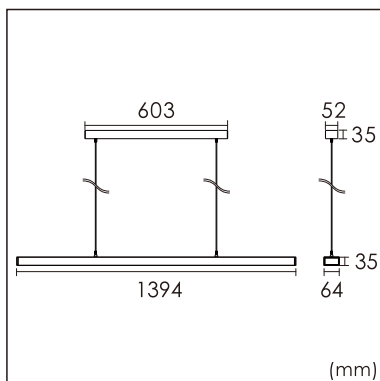

Freyr-P0

pendant luminaires

22.009.24034

GENERAL

Ceiling
Suspended
White
IP20
indirect 3800 lm
direct 3800 lm
total 7600 lm
Beam Angle $\uparrow 115^\circ / 50^\circ \downarrow$
UGR < 6

LED

4000K neutral white
CRI ≥ 80
L80(B10)50,000H
SDCM < 3

PHYSICAL

length 1394 mm
width 64 mm
height 35 mm
3.4 kg

ELECTRICAL

70W
110 lm/W
DALI Dimming
AC200~240V

The data values for the luminous flux are initially subject to a tolerance of +/- 10%, those for the electrical connected load are initially subject to a tolerance of +/- 10%, and those for the colour temperature are initially subject to a tolerance of +/- 150 K. Product illustrations serve as examples and may differ from the original. No liability is assumed for typographical or printing errors. We reserve the right to make alterations in the interest of improving our products.