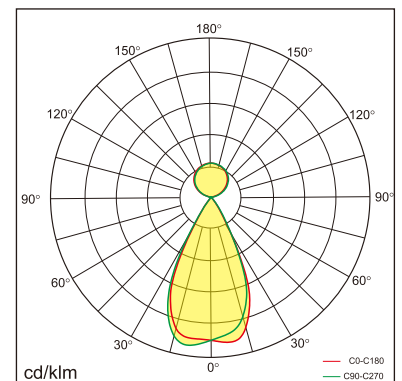

Freyr-P0

pendant luminaires

22.009.24034

GENERAL

Ceiling
Suspended
White
IP20
indirect 3800 lm
direct 3800 lm
total 7600 lm
Beam Angle $\uparrow 115^\circ / 50^\circ \downarrow$
UGR < 6

LED

4000K neutral white
CRI ≥ 80
L80(B10)50,000H
SDCM < 3

PHYSICAL

length 1394 mm
width 64 mm
height 35 mm
3.4 kg

ELECTRICAL

70W
110 lm/W
DALI Dimming
AC200~240V

The data values for the luminous flux are initially subject to a tolerance of +/- 10%, those for the electrical connected load are initially subject to a tolerance of +/- 10%, and those for the colour temperature are initially subject to a tolerance of +/- 150 K. Product illustrations serve as examples and may differ from the original. No liability is assumed for typographical or printing errors. We reserve the right to make alterations in the interest of improving our products.