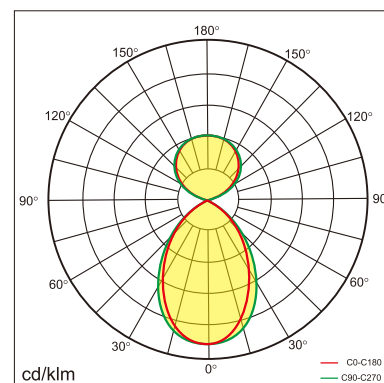

22.014.23003

GENERAL

Ceiling
Suspended
White
IP20
indirect 1800 lm
direct 3500 lm
total 5300 lm
Beam Angle \uparrow 110°/80° \downarrow
UGR<21

LED

3000K warm white
CRI \geq 80
L80(B10)50,000H
SDCM <3

PHYSICAL

length 1204 mm
width 44 mm
height 75 mm
2.85 kg

ELECTRICAL

48W
110 lm/W
No Dimming
AC200~240V

The data values for the luminous flux are initially subject to a tolerance of +/- 10%, those for the electrical connected load are initially subject to a tolerance of +/- 10%, and those for the colour temperature are initially subject to a tolerance of +/- 150 K. Product illustrations serve as examples and may differ from the original. No liability is assumed for typographical or printing errors. We reserve the right to make alterations in the interest of improving our products.