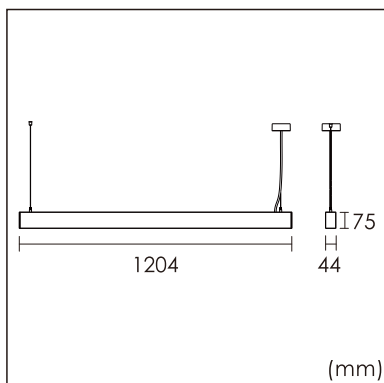

22.014.23003

GENERAL

Ceiling
Suspended
White
IP20
indirect 1800 lm
direct 3500 lm
total 5300 lm
Beam Angle \uparrow 110°/80° \downarrow
UGR<21

LED

3000K warm white
CRI \geq 80
L80(B10)50,000H
SDCM <3

PHYSICAL

length 1204 mm
width 44 mm
height 75 mm
2.85 kg

ELECTRICAL

48W
110 lm/W
No Dimming
AC200~240V

The data values for the luminous flux are initially subject to a tolerance of +/- 10%, those for the electrical connected load are initially subject to a tolerance of +/- 10%, and those for the colour temperature are initially subject to a tolerance of +/- 150 K. Product illustrations serve as examples and may differ from the original. No liability is assumed for typographical or printing errors. We reserve the right to make alterations in the interest of improving our products.