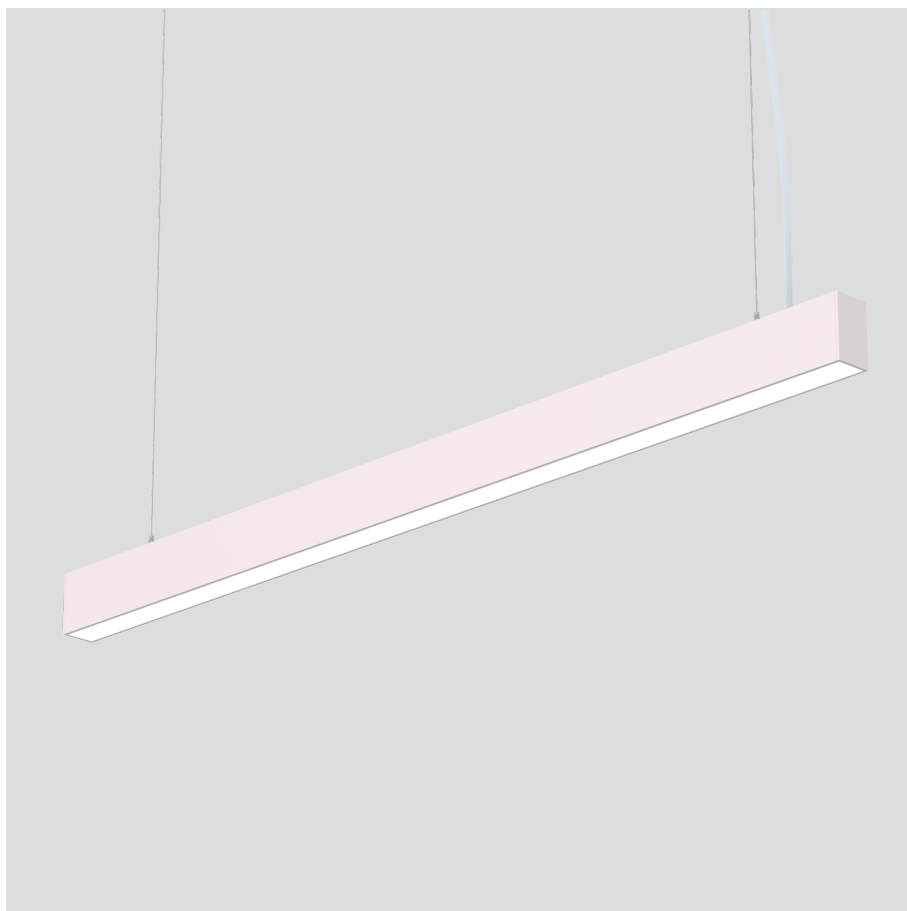

22.014.23003

GENERAL

Ceiling
Suspended
White
IP20
indirect 1800 lm
direct 3500 lm
total 5300 lm
Beam Angle \uparrow 110°/80° \downarrow
UGR<21

LED

3000K warm white
CRI \geq 80
L80(B10)50,000H
SDCM <3

PHYSICAL

length 1204 mm
width 44 mm
height 75 mm
2.85 kg

ELECTRICAL

48W
110 lm/W
No Dimming
AC200~240V

The data values for the luminous flux are initially subject to a tolerance of +/- 10%, those for the electrical connected load are initially subject to a tolerance of +/- 10%, and those for the colour temperature are initially subject to a tolerance of +/- 150 K. Product illustrations serve as examples and may differ from the original. No liability is assumed for typographical or printing errors. We reserve the right to make alterations in the interest of improving our products.