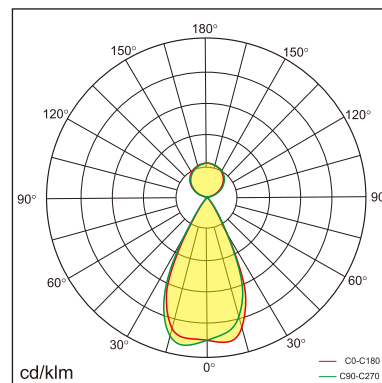

Freyr-P0

pendant luminaires

22.009.24028

GENERAL

Ceiling
Suspended
White
IP20
indirect 3800 lm
direct 3800 lm
total 7600 lm
Beam Angle $\uparrow 115^\circ / 50^\circ \downarrow$
UGR < 6

LED

4000K neutral white
CRI ≥ 80
L80(B10)50,000H
SDCM < 3

PHYSICAL

length 1394 mm
width 64 mm
height 35 mm
3.4 kg

ELECTRICAL

70W
110 lm/W
1-10V Dimming
AC200~240V

The data values for the luminous flux are initially subject to a tolerance of +/- 10%, those for the electrical connected load are initially subject to a tolerance of +/- 10%, and those for the colour temperature are initially subject to a tolerance of +/- 150 K. Product illustrations serve as examples and may differ from the original. No liability is assumed for typographical or printing errors. We reserve the right to make alterations in the interest of improving our products.