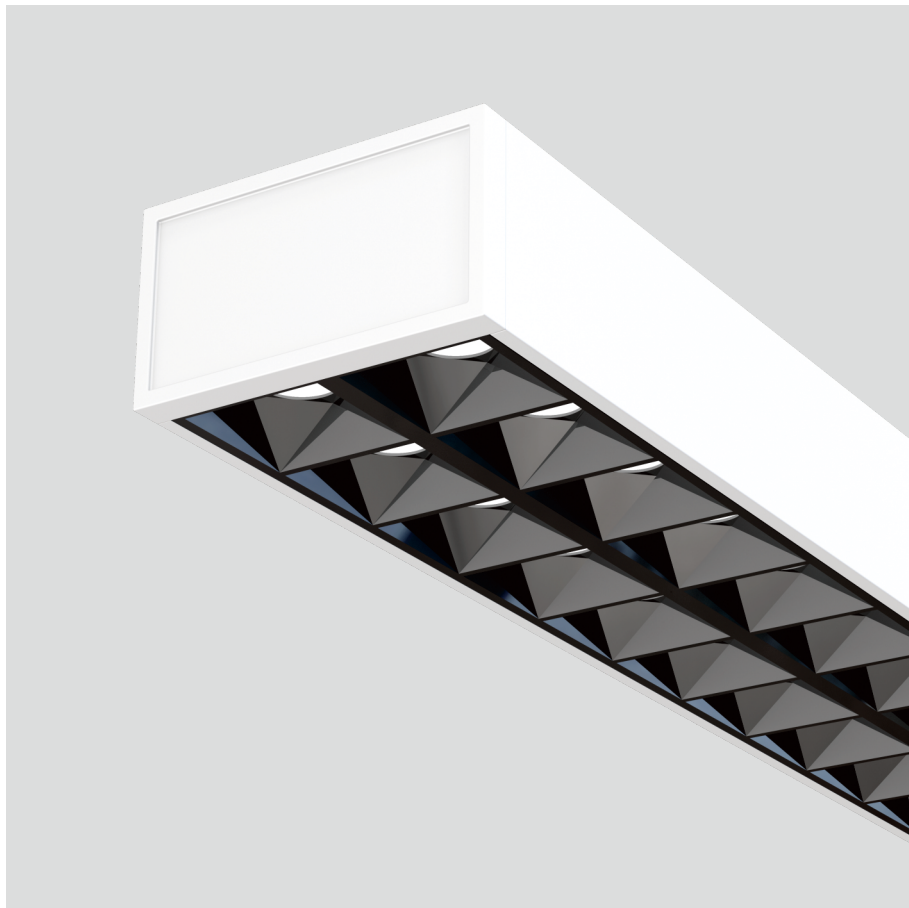

Freyr-P0

pendant luminaires

22.009.24028

GENERAL

Ceiling
Suspended
White
IP20
indirect 3800 lm
direct 3800 lm
total 7600 lm
Beam Angle $\uparrow 115^\circ / 50^\circ \downarrow$
UGR < 6

LED

4000K neutral white
CRI ≥ 80
L80(B10)50,000H
SDCM < 3

PHYSICAL

length 1394 mm
width 64 mm
height 35 mm
3.4 kg

ELECTRICAL

70W
110 lm/W
1-10V Dimming
AC200~240V

The data values for the luminous flux are initially subject to a tolerance of +/- 10%, those for the electrical connected load are initially subject to a tolerance of +/- 10%, and those for the colour temperature are initially subject to a tolerance of +/- 150 K. Product illustrations serve as examples and may differ from the original. No liability is assumed for typographical or printing errors. We reserve the right to make alterations in the interest of improving our products.