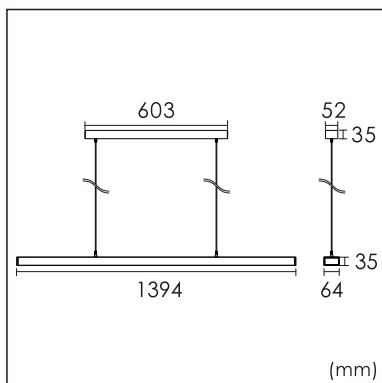

Freyr-P0

pendant luminaires

22.009.24028

GENERAL

Ceiling
Suspended
White
IP20
indirect 3800 lm
direct 3800 lm
total 7600 lm
Beam Angle $\uparrow 115^\circ / 50^\circ \downarrow$
UGR < 6

LED

4000K neutral white
CRI ≥ 80
L80(B10)50,000H
SDCM < 3

PHYSICAL

length 1394 mm
width 64 mm
height 35 mm
3.4 kg

ELECTRICAL

70W
110 lm/W
1-10V Dimming
AC200~240V

The data values for the luminous flux are initially subject to a tolerance of +/- 10%, those for the electrical connected load are initially subject to a tolerance of +/- 10%, and those for the colour temperature are initially subject to a tolerance of +/- 150 K. Product illustrations serve as examples and may differ from the original. No liability is assumed for typographical or printing errors. We reserve the right to make alterations in the interest of improving our products.