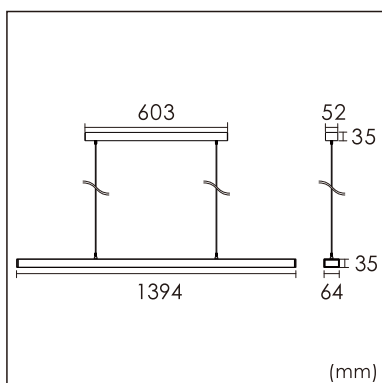

Freyr-P0

pendant luminaires

22.009.34030

GENERAL

Ceiling
Suspended
Silver
IP20
indirect 3800 lm
direct 3800 lm
total 7600 lm
Beam Angle $\uparrow 115^\circ / 50^\circ \downarrow$
UGR < 6

LED

4000K neutral white
CRI ≥ 80
L80(B10)50,000H
SDCM < 3

PHYSICAL

length 1394 mm
width 64 mm
height 35 mm
3.4 kg

ELECTRICAL

70W
110 lm/W
1-10V Dimming
AC200~240V

The data values for the luminous flux are initially subject to a tolerance of +/- 10%, those for the electrical connected load are initially subject to a tolerance of +/- 10%, and those for the colour temperature are initially subject to a tolerance of +/- 150 K. Product illustrations serve as examples and may differ from the original. No liability is assumed for typographical or printing errors. We reserve the right to make alterations in the interest of improving our products.