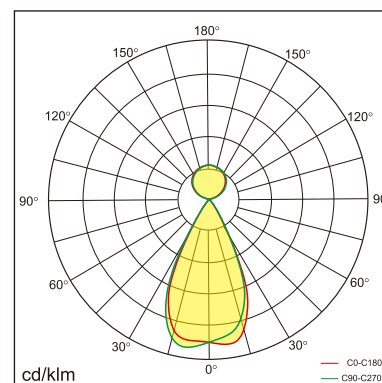

Freyr-P0

pendant luminaires

22.009.34030

GENERAL

Ceiling
Suspended
Silver
IP20
indirect 3800 lm
direct 3800 lm
total 7600 lm
Beam Angle $\uparrow 115^\circ / 50^\circ \downarrow$
UGR < 6

LED

4000K neutral white
CRI ≥ 80
L80(B10)50,000H
SDCM < 3

PHYSICAL

length 1394 mm
width 64 mm
height 35 mm
3.4 kg

ELECTRICAL

70W
110 lm/W
1-10V Dimming
AC200~240V

The data values for the luminous flux are initially subject to a tolerance of +/- 10%, those for the electrical connected load are initially subject to a tolerance of +/- 10%, and those for the colour temperature are initially subject to a tolerance of +/- 150 K. Product illustrations serve as examples and may differ from the original. No liability is assumed for typographical or printing errors. We reserve the right to make alterations in the interest of improving our products.