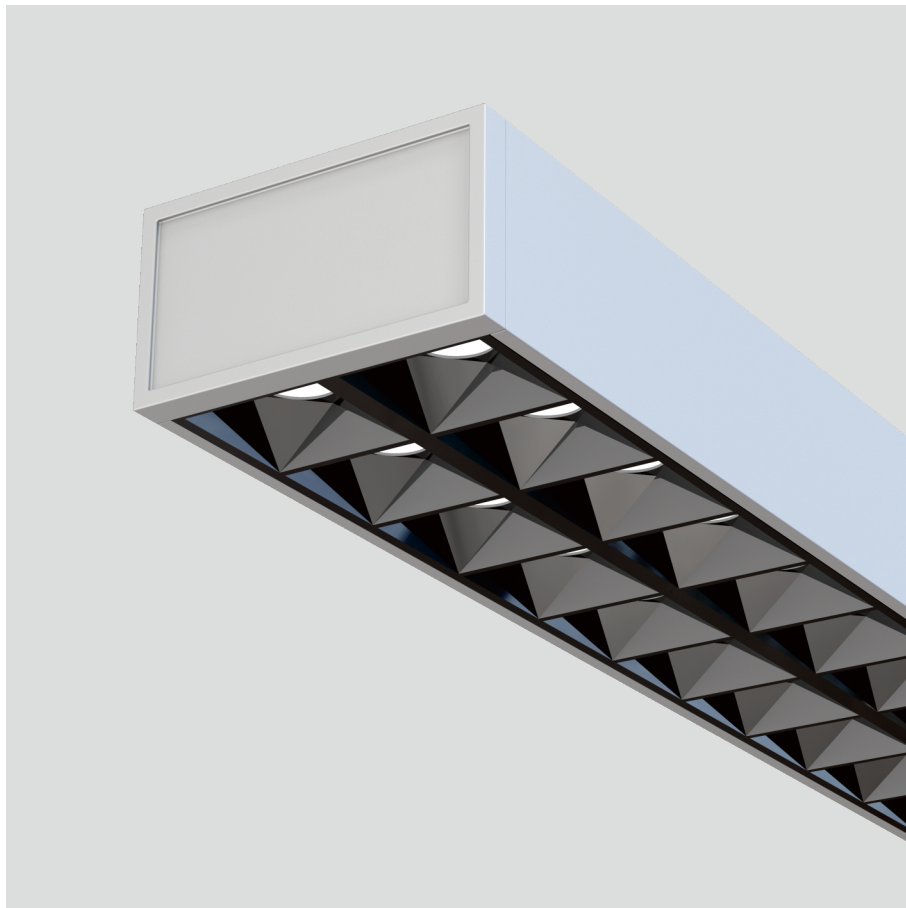

Freyr-P0

pendant luminaires

22.009.34030

GENERAL

Ceiling
Suspended
Silver
IP20
indirect 3800 lm
direct 3800 lm
total 7600 lm
Beam Angle $\uparrow 115^\circ / 50^\circ \downarrow$
UGR < 6

LED

4000K neutral white
CRI ≥ 80
L80(B10)50,000H
SDCM < 3

PHYSICAL

length 1394 mm
width 64 mm
height 35 mm
3.4 kg

ELECTRICAL

70W
110 lm/W
1-10V Dimming
AC200~240V

The data values for the luminous flux are initially subject to a tolerance of +/- 10%, those for the electrical connected load are initially subject to a tolerance of +/- 10%, and those for the colour temperature are initially subject to a tolerance of +/- 150 K. Product illustrations serve as examples and may differ from the original. No liability is assumed for typographical or printing errors. We reserve the right to make alterations in the interest of improving our products.