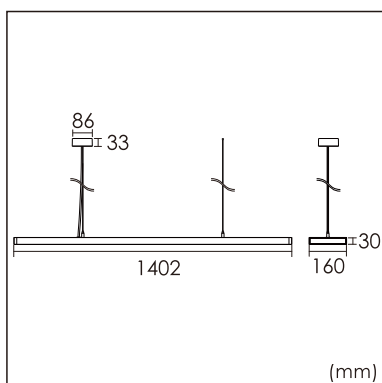

Freyr-P1

pendant luminaires

22.010.24034

GENERAL

Ceiling
Suspended
White
IP20
indirect 3950 lm
direct 3800 lm
total 7750 lm
Beam Angle $\uparrow 115^\circ / 50^\circ \downarrow$
UGR < 6

LED

4000K neutral white
CRI ≥ 80
L80(B10)50,000H
SDCM < 3

PHYSICAL

length 1402 mm
width 160 mm
height 30 mm
4.8 kg

ELECTRICAL

70W
110 lm
DALI Dimming
AC200~240V

The data values for the luminous flux are initially subject to a tolerance of +/- 10%, those for the electrical connected load are initially subject to a tolerance of +/- 10%, and those for the colour temperature are initially subject to a tolerance of +/- 150 K. Product illustrations serve as examples and may differ from the original. No liability is assumed for typographical or printing errors. We reserve the right to make alterations in the interest of improving our products.