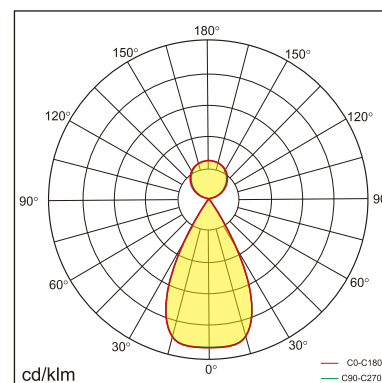

Freyr-P1

pendant luminaires

22.010.24034

GENERAL

Ceiling
Suspended
White
IP20
indirect 3950 lm
direct 3800 lm
total 7750 lm
Beam Angle $\uparrow 115^\circ / 50^\circ \downarrow$
UGR < 6

LED

4000K neutral white
CRI ≥ 80
L80(B10)50,000H
SDCM < 3

PHYSICAL

length 1402 mm
width 160 mm
height 30 mm
4.8 kg

ELECTRICAL

70W
110 lm
DALI Dimming
AC200~240V

The data values for the luminous flux are initially subject to a tolerance of +/- 10%, those for the electrical connected load are initially subject to a tolerance of +/- 10%, and those for the colour temperature are initially subject to a tolerance of +/- 150 K. Product illustrations serve as examples and may differ from the original. No liability is assumed for typographical or printing errors. We reserve the right to make alterations in the interest of improving our products.