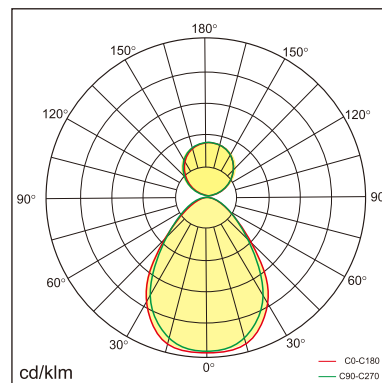

Odin-PR

pendant luminaires

22.012.13001

GENERAL

Ceiling
Suspended
black
IP20
indirect 2000 lm
direct 4000 lm
total 6000 lm
Beam Angle $\uparrow 110^\circ / 90^\circ \downarrow$
UGR < 19

LED

3000K warm white
CRI ≥ 80
L80(B10)50,000H
SDCM < 3

PHYSICAL

length 1200 mm
width 260 mm
height 30 mm
6.2 kg

ELECTRICAL

60W
100 lm/W
No Dimming
AC200~240V

The data values for the luminous flux are initially subject to a tolerance of +/- 10%, those for the electrical connected load are initially subject to a tolerance of +/- 10%, and those for the colour temperature are initially subject to a tolerance of +/- 150 K. Product illustrations serve as examples and may differ from the original. No liability is assumed for typographical or printing errors. We reserve the right to make alterations in the interest of improving our products.