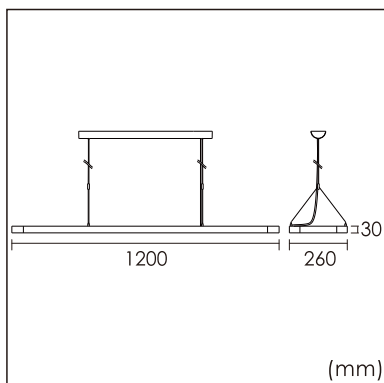

Odin-PR

pendant luminaires

22.012.13001

GENERAL

Ceiling
Suspended
black
IP20
indirect 2000 lm
direct 4000 lm
total 6000 lm
Beam Angle $\uparrow 110^\circ / 90^\circ \downarrow$
UGR < 19

LED

3000K warm white
CRI ≥ 80
L80(B10)50,000H
SDCM < 3

PHYSICAL

length 1200 mm
width 260 mm
height 30 mm
6.2 kg

ELECTRICAL

60W
100 lm/W
No Dimming
AC200~240V

The data values for the luminous flux are initially subject to a tolerance of +/- 10%, those for the electrical connected load are initially subject to a tolerance of +/- 10%, and those for the colour temperature are initially subject to a tolerance of +/- 150 K. Product illustrations serve as examples and may differ from the original. No liability is assumed for typographical or printing errors. We reserve the right to make alterations in the interest of improving our products.