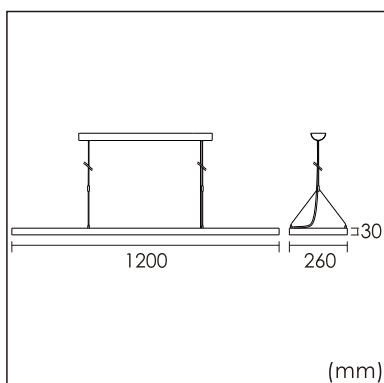

The data values for the luminous flux are initially subject to a tolerance of +/- 10%, those for the electrical connected load are initially subject to a tolerance of +/- 10%, and those for the colour temperature are initially subject to a tolerance of +/- 150 K. Product illustrations serve as examples and may differ from the original. No liability is assumed for typographical or printing errors. We reserve the right to make alterations in the interest of improving our products.