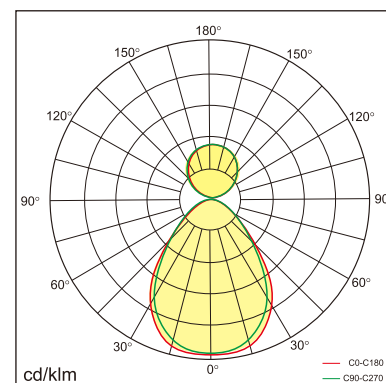

The data values for the luminous flux are initially subject to a tolerance of +/- 10%, those for the electrical connected load are initially subject to a tolerance of +/- 10%, and those for the colour temperature are initially subject to a tolerance of +/- 150 K. Product illustrations serve as examples and may differ from the original. No liability is assumed for typographical or printing errors. We reserve the right to make alterations in the interest of improving our products.