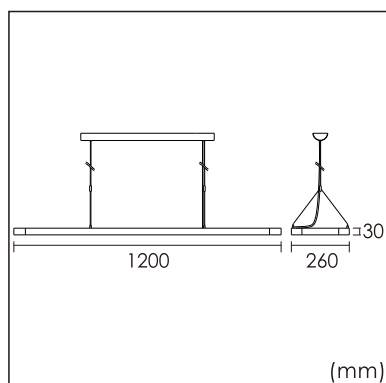

Odin-PR

pendant luminaires

22.012.33005

GENERAL

Ceiling
Suspended
Silver
IP20
indirect 2000 lm
direct 4000 lm
total 6000 lm
Beam Angle $\uparrow 110^\circ/90^\circ\downarrow$
UGR<19

LED

3000K warm white
CRI ≥ 80
L80(B10)50,000H
SDCM <3

PHYSICAL

length 1200 mm
width 260 mm
height 30 mm
6.2 kg

ELECTRICAL

60W
100 lm/W
No Dimming
AC200~240V

The data values for the luminous flux are initially subject to a tolerance of +/- 10%, those for the electrical connected load are initially subject to a tolerance of +/- 10%, and those for the colour temperature are initially subject to a tolerance of +/- 150 K. Product illustrations serve as examples and may differ from the original. No liability is assumed for typographical or printing errors. We reserve the right to make alterations in the interest of improving our products.