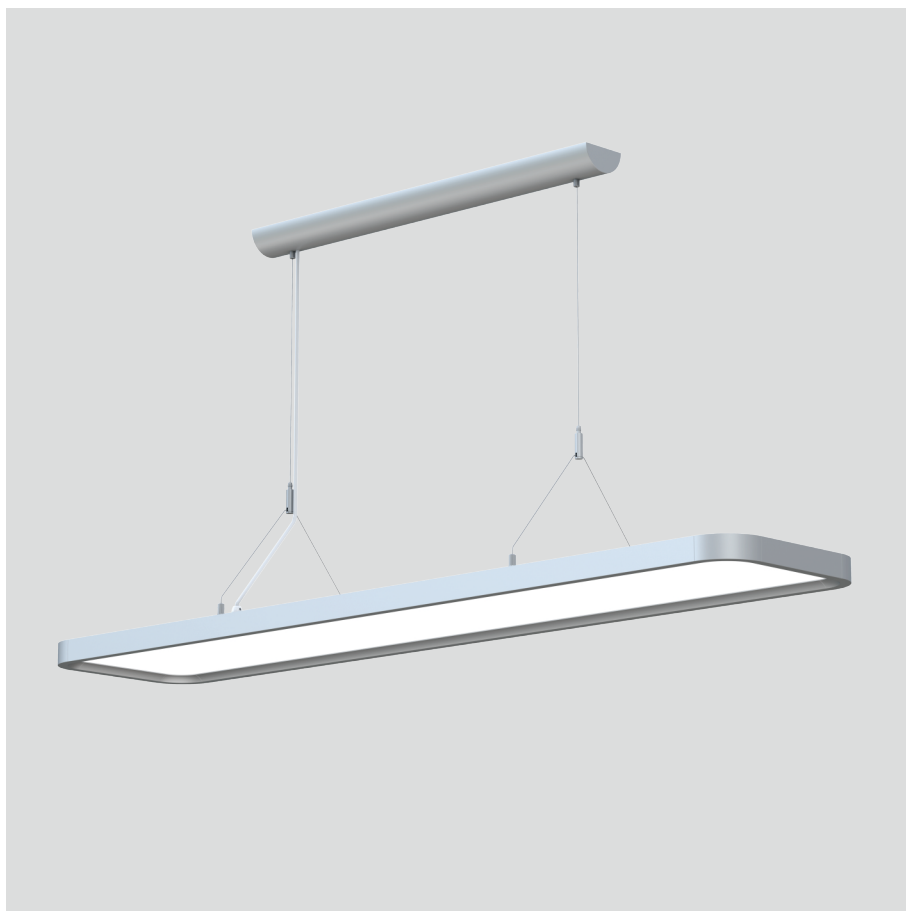

Odin-PR

pendant luminaires

22.012.33005

GENERAL

Ceiling
Suspended
Silver
IP20
indirect 2000 lm
direct 4000 lm
total 6000 lm
Beam Angle $\uparrow 110^\circ/90^\circ\downarrow$
UGR<19

LED

3000K warm white
CRI ≥ 80
L80(B10)50,000H
SDCM <3

PHYSICAL

length 1200 mm
width 260 mm
height 30 mm
6.2 kg

ELECTRICAL

60W
100 lm/W
No Dimming
AC200~240V

The data values for the luminous flux are initially subject to a tolerance of +/- 10%, those for the electrical connected load are initially subject to a tolerance of +/- 10%, and those for the colour temperature are initially subject to a tolerance of +/- 150 K. Product illustrations serve as examples and may differ from the original. No liability is assumed for typographical or printing errors. We reserve the right to make alterations in the interest of improving our products.