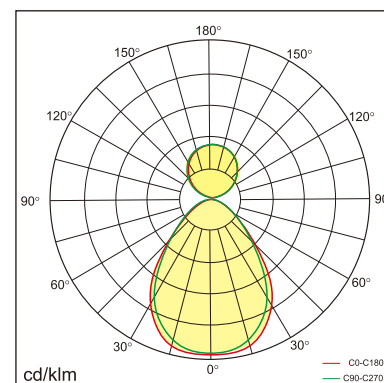

Odin-PR

pendant luminaires

22.012.33005

GENERAL

Ceiling
Suspended
Silver
IP20
indirect 2000 lm
direct 4000 lm
total 6000 lm
Beam Angle $\uparrow 110^\circ/90^\circ\downarrow$
UGR<19

LED

3000K warm white
CRI ≥ 80
L80(B10)50,000H
SDCM <3

PHYSICAL

length 1200 mm
width 260 mm
height 30 mm
6.2 kg

ELECTRICAL

60W
100 lm/W
No Dimming
AC200~240V

The data values for the luminous flux are initially subject to a tolerance of +/- 10%, those for the electrical connected load are initially subject to a tolerance of +/- 10%, and those for the colour temperature are initially subject to a tolerance of +/- 150 K. Product illustrations serve as examples and may differ from the original. No liability is assumed for typographical or printing errors. We reserve the right to make alterations in the interest of improving our products.