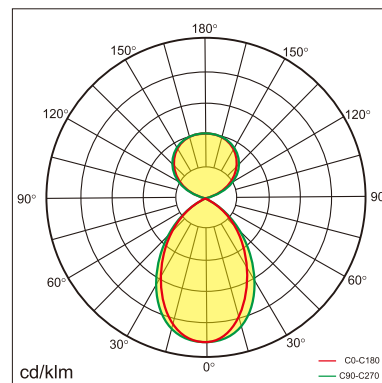

22.014.23009

GENERAL

Ceiling
Suspended
White
IP20
indirect 1800 lm
direct 3500 lm
total 5300 lm
Beam Angle \uparrow 110°/80° \downarrow
UGR<21

LED

3000K warm white
CRI \geq 80
L80(B10)50,000H
SDCM <3

PHYSICAL

length 1204 mm
width 44 mm
height 75 mm
2.85 kg

ELECTRICAL

48W
110 lm/W
1-10V Dimming
AC200~240V

The data values for the luminous flux are initially subject to a tolerance of +/- 10%, those for the electrical connected load are initially subject to a tolerance of +/- 10%, and those for the colour temperature are initially subject to a tolerance of +/- 150 K. Product illustrations serve as examples and may differ from the original. No liability is assumed for typographical or printing errors. We reserve the right to make alterations in the interest of improving our products.