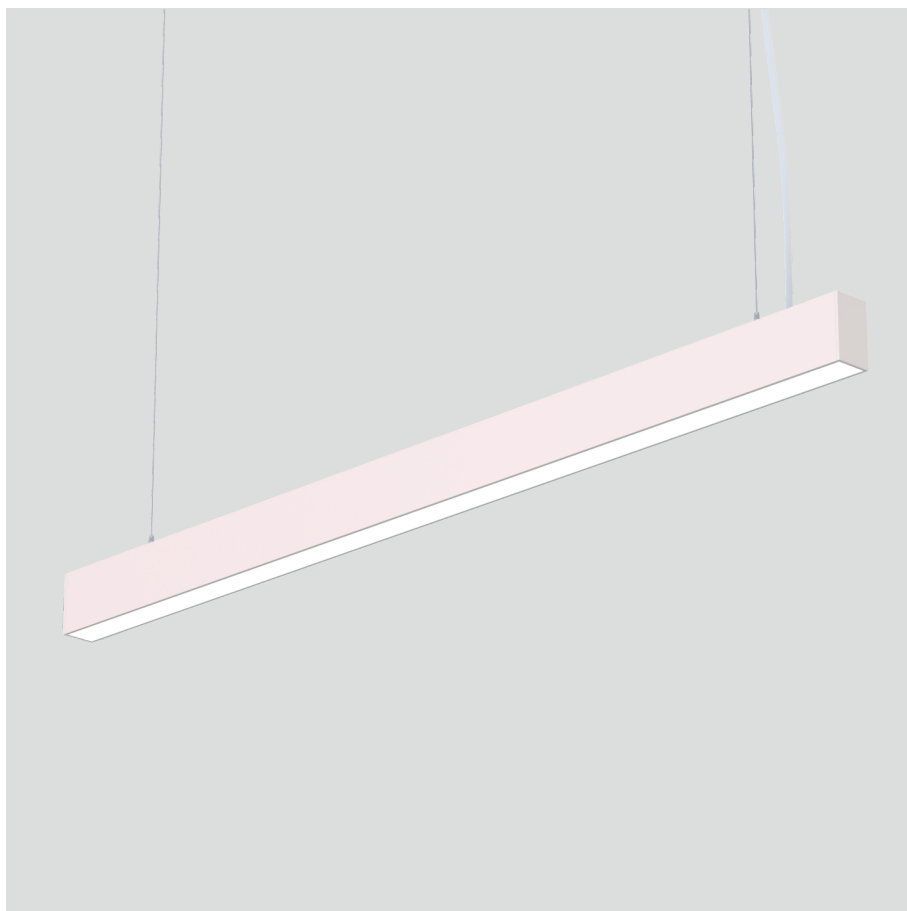

22.014.23009

GENERAL

Ceiling
Suspended
White
IP20
indirect 1800 lm
direct 3500 lm
total 5300 lm
Beam Angle \uparrow 110°/80° \downarrow
UGR<21

LED

3000K warm white
CRI \geq 80
L80(B10)50,000H
SDCM <3

PHYSICAL

length 1204 mm
width 44 mm
height 75 mm
2.85 kg

ELECTRICAL

48W
110 lm/W
1-10V Dimming
AC200~240V

The data values for the luminous flux are initially subject to a tolerance of +/- 10%, those for the electrical connected load are initially subject to a tolerance of +/- 10%, and those for the colour temperature are initially subject to a tolerance of +/- 150 K. Product illustrations serve as examples and may differ from the original. No liability is assumed for typographical or printing errors. We reserve the right to make alterations in the interest of improving our products.