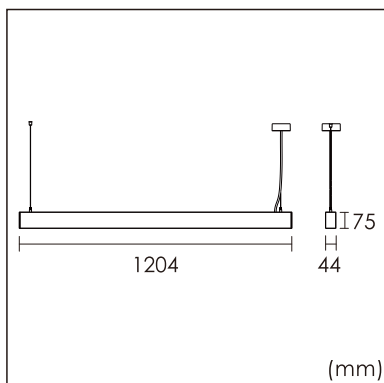

22.014.23009

GENERAL

Ceiling
Suspended
White
IP20
indirect 1800 lm
direct 3500 lm
total 5300 lm
Beam Angle \uparrow 110°/80° \downarrow
UGR<21

LED

3000K warm white
CRI \geq 80
L80(B10)50,000H
SDCM <3

PHYSICAL

length 1204 mm
width 44 mm
height 75 mm
2.85 kg

ELECTRICAL

48W
110 lm/W
1-10V Dimming
AC200~240V

The data values for the luminous flux are initially subject to a tolerance of +/- 10%, those for the electrical connected load are initially subject to a tolerance of +/- 10%, and those for the colour temperature are initially subject to a tolerance of +/- 150 K. Product illustrations serve as examples and may differ from the original. No liability is assumed for typographical or printing errors. We reserve the right to make alterations in the interest of improving our products.