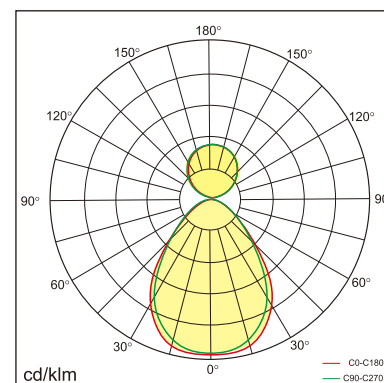

The data values for the luminous flux are initially subject to a tolerance of +/- 10%, those for the electrical connected load are initially subject to a tolerance of +/- 10%, and those for the colour temperature are initially subject to a tolerance of +/- 150 K. Product illustrations serve as examples and may differ from the original. No liability is assumed for typographical or printing errors. We reserve the right to make alterations in the interest of improving our products.