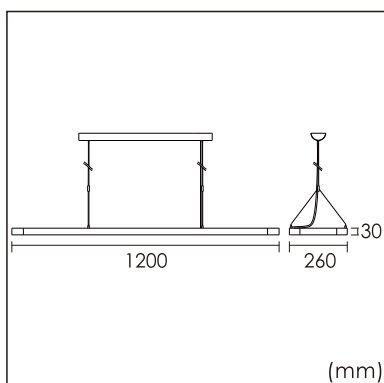

The data values for the luminous flux are initially subject to a tolerance of +/- 10%, those for the electrical connected load are initially subject to a tolerance of +/- 10%, and those for the colour temperature are initially subject to a tolerance of +/- 150 K. Product illustrations serve as examples and may differ from the original. No liability is assumed for typographical or printing errors. We reserve the right to make alterations in the interest of improving our products.