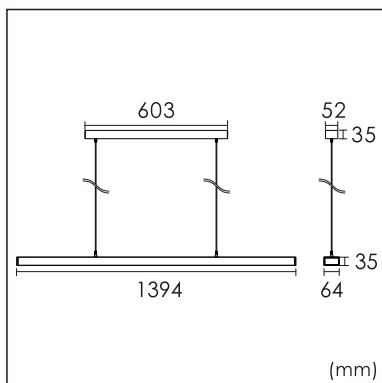

Freyr-P0

pendant luminaires

22.009.14026

GENERAL

Ceiling
Suspended
black
IP20
indirect 3800 lm
direct 3800 lm
total 7600 lm
Beam Angle $\uparrow 115^\circ / 50^\circ \downarrow$
UGR < 6

LED

4000K neutral white
CRI ≥ 80
L80(B10)50,000H
SDCM < 3

PHYSICAL

length 1394 mm
width 64 mm
height 35 mm
3.4 kg

ELECTRICAL

70W
110 lm/W
1-10V Dimming
AC200~240V

The data values for the luminous flux are initially subject to a tolerance of +/- 10%, those for the electrical connected load are initially subject to a tolerance of +/- 10%, and those for the colour temperature are initially subject to a tolerance of +/- 150 K. Product illustrations serve as examples and may differ from the original. No liability is assumed for typographical or printing errors. We reserve the right to make alterations in the interest of improving our products.