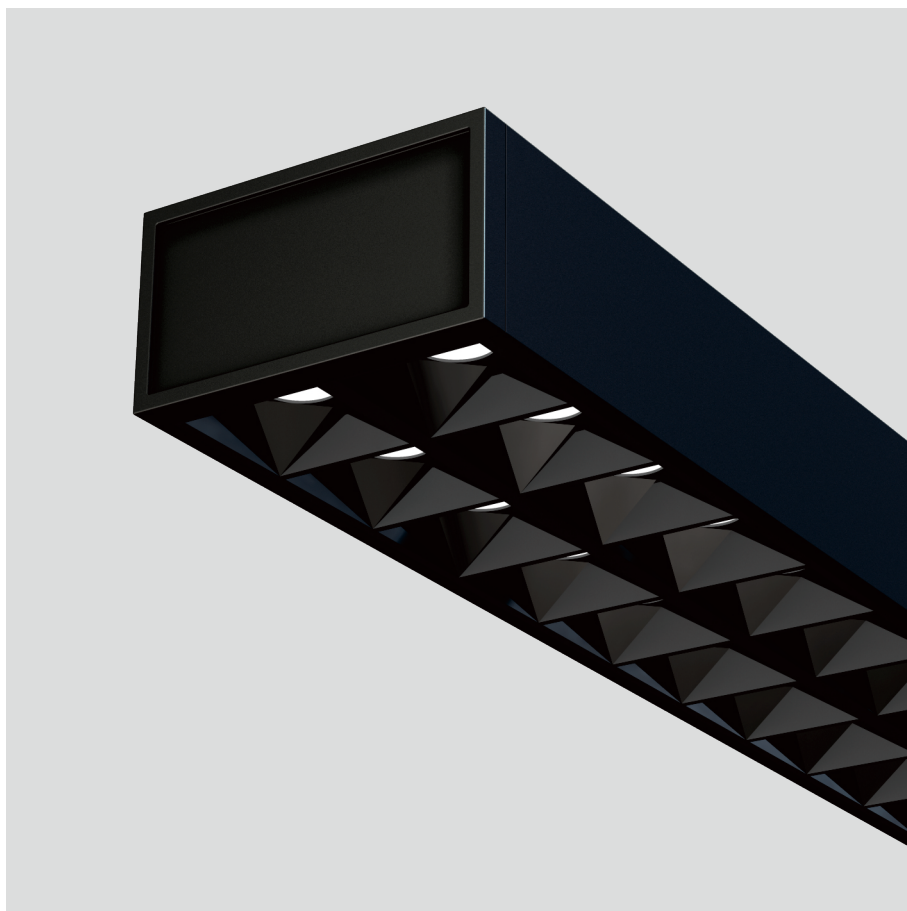

Freyr-P0

pendant luminaires

22.009.14026

GENERAL

Ceiling
Suspended
black
IP20
indirect 3800 lm
direct 3800 lm
total 7600 lm
Beam Angle $\uparrow 115^\circ / 50^\circ \downarrow$
UGR < 6

LED

4000K neutral white
CRI ≥ 80
L80(B10)50,000H
SDCM < 3

PHYSICAL

length 1394 mm
width 64 mm
height 35 mm
3.4 kg

ELECTRICAL

70W
110 lm/W
1-10V Dimming
AC200~240V

The data values for the luminous flux are initially subject to a tolerance of +/- 10%, those for the electrical connected load are initially subject to a tolerance of +/- 10%, and those for the colour temperature are initially subject to a tolerance of +/- 150 K. Product illustrations serve as examples and may differ from the original. No liability is assumed for typographical or printing errors. We reserve the right to make alterations in the interest of improving our products.