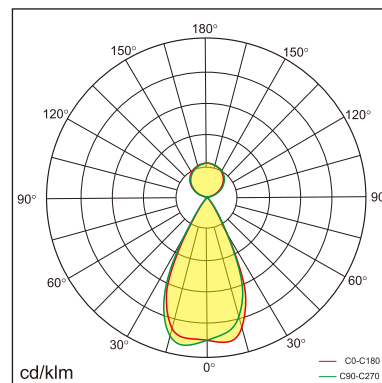

Freyr-P0

pendant luminaires

22.009.14026

GENERAL

Ceiling
Suspended
black
IP20
indirect 3800 lm
direct 3800 lm
total 7600 lm
Beam Angle $\uparrow 115^\circ / 50^\circ \downarrow$
UGR < 6

LED

4000K neutral white
CRI ≥ 80
L80(B10)50,000H
SDCM < 3

PHYSICAL

length 1394 mm
width 64 mm
height 35 mm
3.4 kg

ELECTRICAL

70W
110 lm/W
1-10V Dimming
AC200~240V

The data values for the luminous flux are initially subject to a tolerance of +/- 10%, those for the electrical connected load are initially subject to a tolerance of +/- 10%, and those for the colour temperature are initially subject to a tolerance of +/- 150 K. Product illustrations serve as examples and may differ from the original. No liability is assumed for typographical or printing errors. We reserve the right to make alterations in the interest of improving our products.