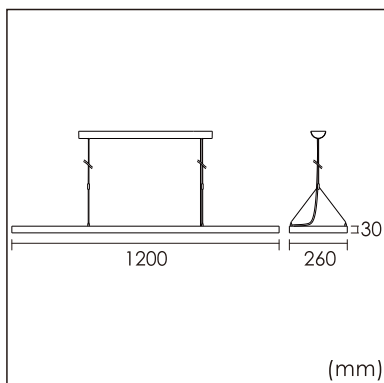

Odin-PS

pendant luminaires

22.013.33017

GENERAL

Ceiling
Suspended
Silver
IP20
indirect 2000 lm
direct 4000 lm
total 6000 lm
Beam Angle $\uparrow 110^\circ / 90^\circ \downarrow$
UGR < 19

LED

3000K warm white
CRI ≥ 80
L80(B10)50,000H
SDCM < 3

PHYSICAL

length 1200 mm
width 260 mm
height 30 mm
5.8 kg

ELECTRICAL

60W
100 lm/W
DALI Dimming
AC200~240V

The data values for the luminous flux are initially subject to a tolerance of +/- 10%, those for the electrical connected load are initially subject to a tolerance of +/- 10%, and those for the colour temperature are initially subject to a tolerance of +/- 150 K. Product illustrations serve as examples and may differ from the original. No liability is assumed for typographical or printing errors. We reserve the right to make alterations in the interest of improving our products.