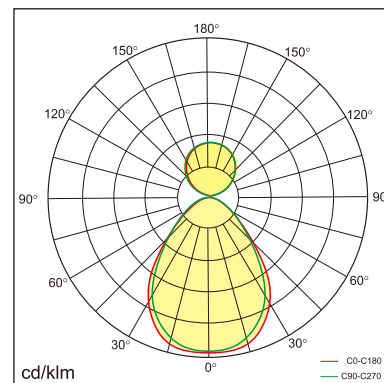

Odin-PS

pendant luminaires

22.013.33017

GENERAL

Ceiling
Suspended
Silver
IP20
indirect 2000 lm
direct 4000 lm
total 6000 lm
Beam Angle $\uparrow 110^\circ / 90^\circ \downarrow$
UGR < 19

LED

3000K warm white
CRI ≥ 80
L80(B10)50,000H
SDCM < 3

PHYSICAL

length 1200 mm
width 260 mm
height 30 mm
5.8 kg

ELECTRICAL

60W
100 lm/W
DALI Dimming
AC200~240V

The data values for the luminous flux are initially subject to a tolerance of +/- 10%, those for the electrical connected load are initially subject to a tolerance of +/- 10%, and those for the colour temperature are initially subject to a tolerance of +/- 150 K. Product illustrations serve as examples and may differ from the original. No liability is assumed for typographical or printing errors. We reserve the right to make alterations in the interest of improving our products.