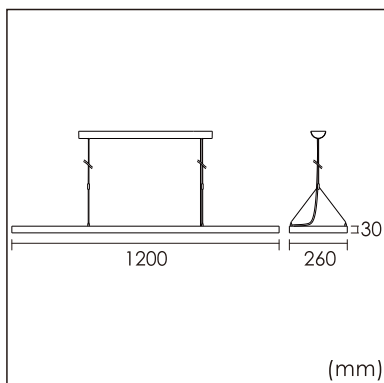

Odin-PS

pendant luminaires

22.013.33011

GENERAL

Ceiling
Suspended
Silver
IP20
indirect 2000 lm
direct 4000 lm
total 6000 lm
Beam Angle $\uparrow 110^\circ / 90^\circ \downarrow$
UGR < 19

LED

3000K warm white
CRI ≥ 80
L80(B10)50,000H
SDCM < 3

PHYSICAL

length 1200 mm
width 260 mm
height 30 mm
5.8 kg

ELECTRICAL

60W
100 lm/W
1-10V Dimming
AC200~240V

The data values for the luminous flux are initially subject to a tolerance of +/- 10%, those for the electrical connected load are initially subject to a tolerance of +/- 10%, and those for the colour temperature are initially subject to a tolerance of +/- 150 K. Product illustrations serve as examples and may differ from the original. No liability is assumed for typographical or printing errors. We reserve the right to make alterations in the interest of improving our products.