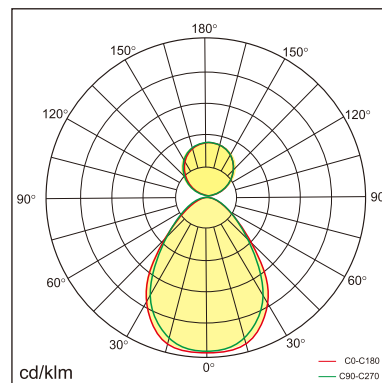

Odin-PS

pendant luminaires

22.013.33011

GENERAL

Ceiling
Suspended
Silver
IP20
indirect 2000 lm
direct 4000 lm
total 6000 lm
Beam Angle $\uparrow 110^\circ / 90^\circ \downarrow$
UGR < 19

LED

3000K warm white
CRI ≥ 80
L80(B10)50,000H
SDCM < 3

PHYSICAL

length 1200 mm
width 260 mm
height 30 mm
5.8 kg

ELECTRICAL

60W
100 lm/W
1-10V Dimming
AC200~240V

The data values for the luminous flux are initially subject to a tolerance of +/- 10%, those for the electrical connected load are initially subject to a tolerance of +/- 10%, and those for the colour temperature are initially subject to a tolerance of +/- 150 K. Product illustrations serve as examples and may differ from the original. No liability is assumed for typographical or printing errors. We reserve the right to make alterations in the interest of improving our products.