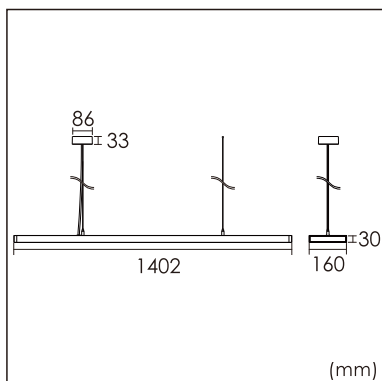

Freyr-P1

pendant luminaires

22.010.23021

GENERAL

Ceiling
Suspended
White
IP20
indirect 3950 lm
direct 3800 lm
total 7750 lm
Beam Angle $\uparrow 115^\circ / 50^\circ \downarrow$
UGR < 6

LED

3000K warm white
CRI ≥ 80
L80(B10)50,000H
SDCM < 3

PHYSICAL

length 1402 mm
width 160 mm
height 30 mm
4.8 kg

ELECTRICAL

70W
110 lm
No Dimming
AC200~240V

The data values for the luminous flux are initially subject to a tolerance of +/- 10%, those for the electrical connected load are initially subject to a tolerance of +/- 10%, and those for the colour temperature are initially subject to a tolerance of +/- 150 K. Product illustrations serve as examples and may differ from the original. No liability is assumed for typographical or printing errors. We reserve the right to make alterations in the interest of improving our products.