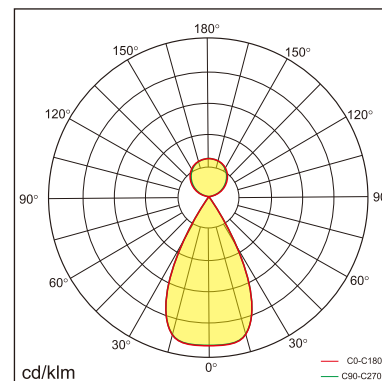

Freyr-P1

pendant luminaires

22.010.23021

GENERAL

Ceiling
Suspended
White
IP20
indirect 3950 lm
direct 3800 lm
total 7750 lm
Beam Angle $\uparrow 115^\circ / 50^\circ \downarrow$
UGR < 6

LED

3000K warm white
CRI ≥ 80
L80(B10)50,000H
SDCM < 3

PHYSICAL

length 1402 mm
width 160 mm
height 30 mm
4.8 kg

ELECTRICAL

70W
110 lm
No Dimming
AC200~240V

The data values for the luminous flux are initially subject to a tolerance of +/- 10%, those for the electrical connected load are initially subject to a tolerance of +/- 10%, and those for the colour temperature are initially subject to a tolerance of +/- 150 K. Product illustrations serve as examples and may differ from the original. No liability is assumed for typographical or printing errors. We reserve the right to make alterations in the interest of improving our products.