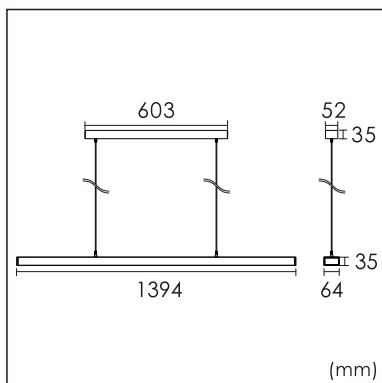

Freyr-P0

pendant luminaires

22.009.24022

GENERAL

Ceiling
Suspended
White
IP20
indirect 3800 lm
direct 3800 lm
total 7600 lm
Beam Angle $\uparrow 115^\circ / 50^\circ \downarrow$
UGR < 6

LED

4000K neutral white
CRI ≥ 80
L80(B10)50,000H
SDCM < 3

PHYSICAL

length 1394 mm
width 64 mm
height 35 mm
3.4 kg

ELECTRICAL

70W
110 lm/W
No Dimming
AC200~240V

The data values for the luminous flux are initially subject to a tolerance of +/- 10%, those for the electrical connected load are initially subject to a tolerance of +/- 10%, and those for the colour temperature are initially subject to a tolerance of +/- 150 K. Product illustrations serve as examples and may differ from the original. No liability is assumed for typographical or printing errors. We reserve the right to make alterations in the interest of improving our products.