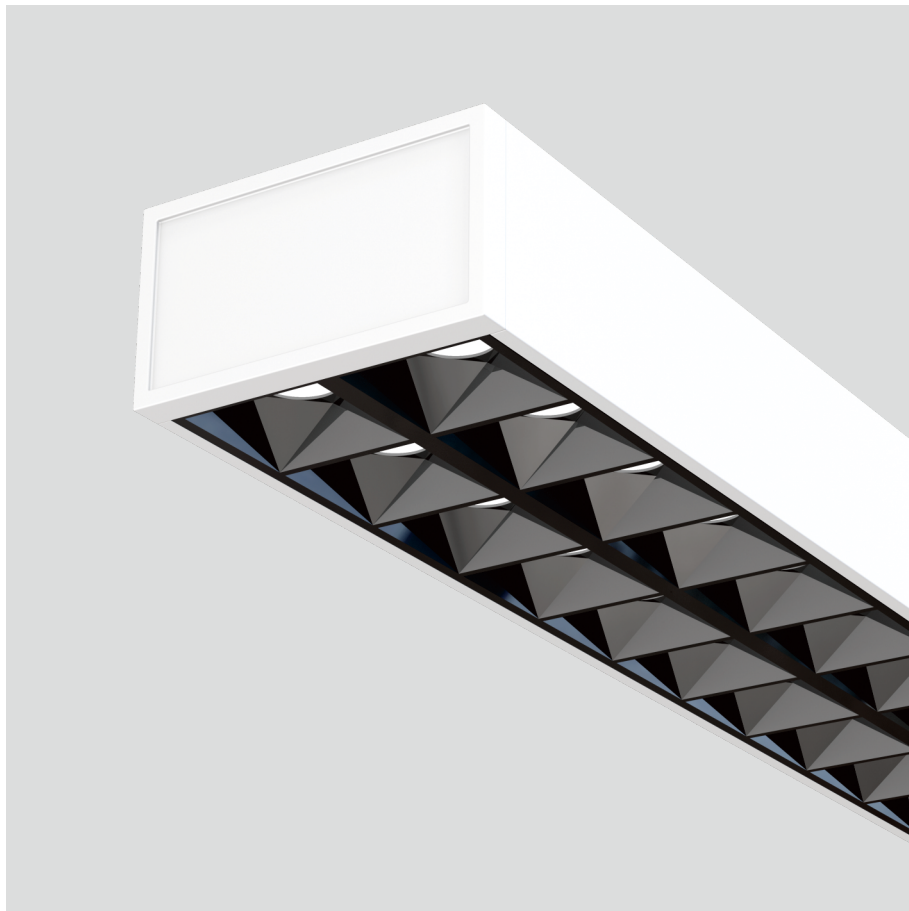

Freyr-P0

pendant luminaires

22.009.24022

GENERAL

Ceiling
Suspended
White
IP20
indirect 3800 lm
direct 3800 lm
total 7600 lm
Beam Angle $\uparrow 115^\circ / 50^\circ \downarrow$
UGR < 6

LED

4000K neutral white
CRI ≥ 80
L80(B10)50,000H
SDCM < 3

PHYSICAL

length 1394 mm
width 64 mm
height 35 mm
3.4 kg

ELECTRICAL

70W
110 lm/W
No Dimming
AC200~240V

The data values for the luminous flux are initially subject to a tolerance of +/- 10%, those for the electrical connected load are initially subject to a tolerance of +/- 10%, and those for the colour temperature are initially subject to a tolerance of +/- 150 K. Product illustrations serve as examples and may differ from the original. No liability is assumed for typographical or printing errors. We reserve the right to make alterations in the interest of improving our products.