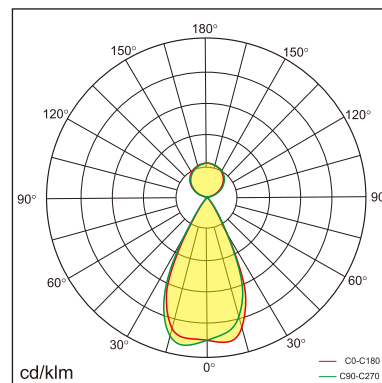

Freyr-P0

pendant luminaires

22.009.24022

GENERAL

Ceiling
Suspended
White
IP20
indirect 3800 lm
direct 3800 lm
total 7600 lm
Beam Angle $\uparrow 115^\circ / 50^\circ \downarrow$
UGR < 6

LED

4000K neutral white
CRI ≥ 80
L80(B10)50,000H
SDCM < 3

PHYSICAL

length 1394 mm
width 64 mm
height 35 mm
3.4 kg

ELECTRICAL

70W
110 lm/W
No Dimming
AC200~240V

The data values for the luminous flux are initially subject to a tolerance of +/- 10%, those for the electrical connected load are initially subject to a tolerance of +/- 10%, and those for the colour temperature are initially subject to a tolerance of +/- 150 K. Product illustrations serve as examples and may differ from the original. No liability is assumed for typographical or printing errors. We reserve the right to make alterations in the interest of improving our products.