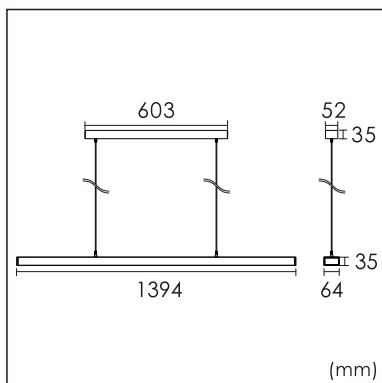

The data values for the luminous flux are initially subject to a tolerance of +/- 10%, those for the electrical connected load are initially subject to a tolerance of +/- 10%, and those for the colour temperature are initially subject to a tolerance of +/- 150 K. Product illustrations serve as examples and may differ from the original. No liability is assumed for typographical or printing errors. We reserve the right to make alterations in the interest of improving our products.