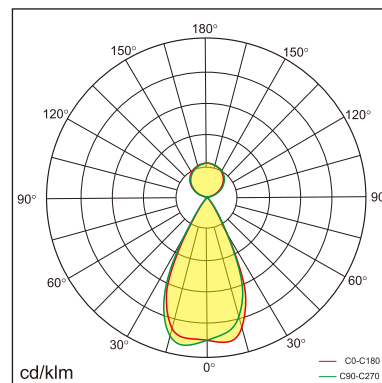

The data values for the luminous flux are initially subject to a tolerance of +/- 10%, those for the electrical connected load are initially subject to a tolerance of +/- 10%, and those for the colour temperature are initially subject to a tolerance of +/- 150 K. Product illustrations serve as examples and may differ from the original. No liability is assumed for typographical or printing errors. We reserve the right to make alterations in the interest of improving our products.