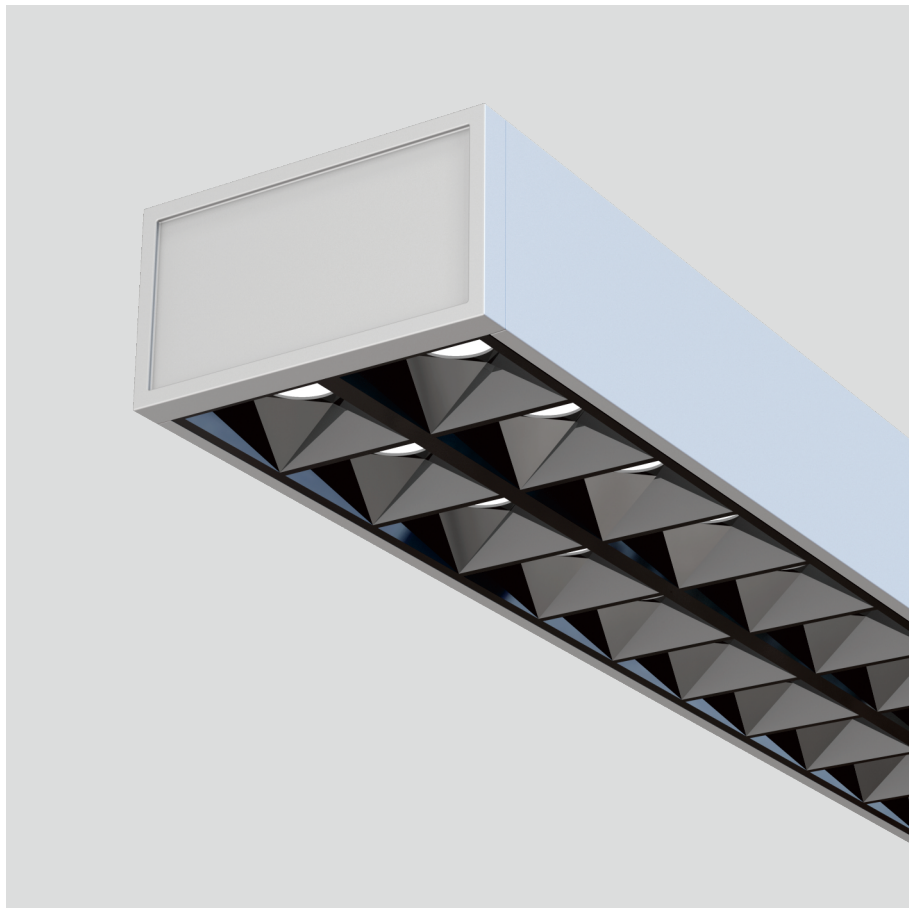

# Freyr-P0

pendant luminaires

22.009.33023

## GENERAL

Ceiling  
Suspended  
Silver  
IP20  
indirect 3800 lm  
direct 3800 lm  
total 7600 lm  
Beam Angle  $\uparrow 115^\circ / 50^\circ \downarrow$   
UGR < 6

## PHYSICAL

length 1394 mm  
width 64 mm  
height 35 mm  
3.4 kg