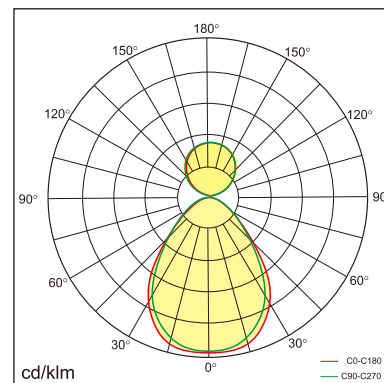

Odin-PS

pendant luminaires

22.013.13001

GENERAL

Ceiling
Suspended
black
IP20
indirect 2000 lm
direct 4000 lm
total 6000 lm
Beam Angle $\uparrow 110^\circ/90^\circ\downarrow$
UGR<19

LED

3000K warm white
CRI ≥ 80
L80(B10)50,000H
SDCM <3

PHYSICAL

length 1200 mm
width 260 mm
height 30 mm
5.8 kg

ELECTRICAL

60W
100 lm/W
No Dimming
AC200~240V

The data values for the luminous flux are initially subject to a tolerance of +/- 10%, those for the electrical connected load are initially subject to a tolerance of +/- 10%, and those for the colour temperature are initially subject to a tolerance of +/- 150 K. Product illustrations serve as examples and may differ from the original. No liability is assumed for typographical or printing errors. We reserve the right to make alterations in the interest of improving our products.