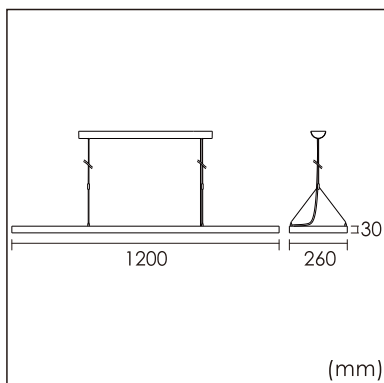

Odin-PS

pendant luminaires

22.013.13001

GENERAL

Ceiling
Suspended
black
IP20
indirect 2000 lm
direct 4000 lm
total 6000 lm
Beam Angle $\uparrow 110^\circ/90^\circ\downarrow$
UGR<19

LED

3000K warm white
CRI ≥ 80
L80(B10)50,000H
SDCM <3

PHYSICAL

length 1200 mm
width 260 mm
height 30 mm
5.8 kg

ELECTRICAL

60W
100 lm/W
No Dimming
AC200~240V

The data values for the luminous flux are initially subject to a tolerance of +/- 10%, those for the electrical connected load are initially subject to a tolerance of +/- 10%, and those for the colour temperature are initially subject to a tolerance of +/- 150 K. Product illustrations serve as examples and may differ from the original. No liability is assumed for typographical or printing errors. We reserve the right to make alterations in the interest of improving our products.