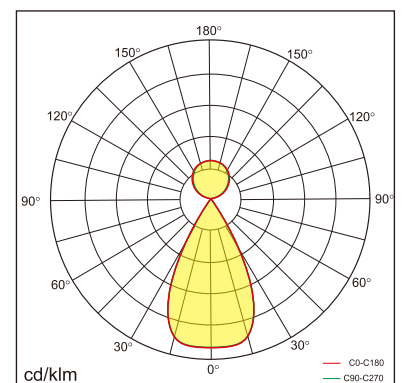

Freyr-P1

pendant luminaires

22.010.24010

GENERAL

Ceiling
Suspended
White
IP20
indirect 3400 lm
direct 3300 lm
total 6700 lm
Beam Angle $\uparrow 115^\circ / 50^\circ \downarrow$
UGR < 6

LED

4000K neutral white
CRI ≥ 80
L80(B10)50,000H
SDCM < 3

PHYSICAL

length 1190 mm
width 160 mm
height 30 mm
4.1 kg

ELECTRICAL

60W
110 lm/W
1-10V Dimming
AC200~240V

The data values for the luminous flux are initially subject to a tolerance of +/- 10%, those for the electrical connected load are initially subject to a tolerance of +/- 10%, and those for the colour temperature are initially subject to a tolerance of +/- 150 K. Product illustrations serve as examples and may differ from the original. No liability is assumed for typographical or printing errors. We reserve the right to make alterations in the interest of improving our products.