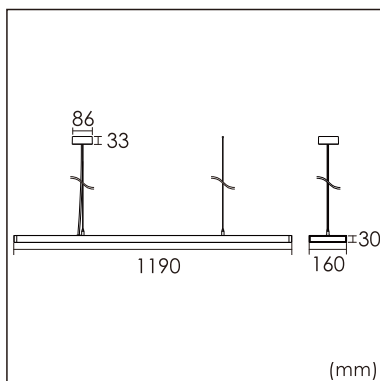

Freyr-P1

pendant luminaires

22.010.24010

GENERAL

Ceiling
Suspended
White
IP20
indirect 3400 lm
direct 3300 lm
total 6700 lm
Beam Angle $\uparrow 115^\circ / 50^\circ \downarrow$
UGR < 6

LED

4000K neutral white
CRI ≥ 80
L80(B10)50,000H
SDCM < 3

PHYSICAL

length 1190 mm
width 160 mm
height 30 mm
4.1 kg

ELECTRICAL

60W
110 lm/W
1-10V Dimming
AC200~240V

The data values for the luminous flux are initially subject to a tolerance of +/- 10%, those for the electrical connected load are initially subject to a tolerance of +/- 10%, and those for the colour temperature are initially subject to a tolerance of +/- 150 K. Product illustrations serve as examples and may differ from the original. No liability is assumed for typographical or printing errors. We reserve the right to make alterations in the interest of improving our products.