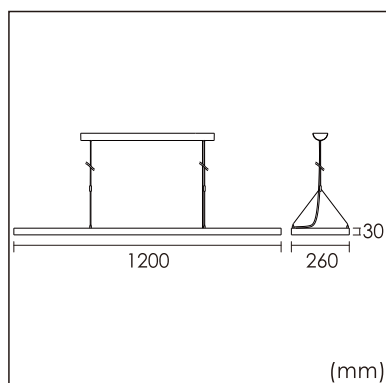

The data values for the luminous flux are initially subject to a tolerance of +/- 10%, those for the electrical connected load are initially subject to a tolerance of +/- 10%, and those for the colour temperature are initially subject to a tolerance of +/- 150 K. Product illustrations serve as examples and may differ from the original. No liability is assumed for typographical or printing errors. We reserve the right to make alterations in the interest of improving our products.