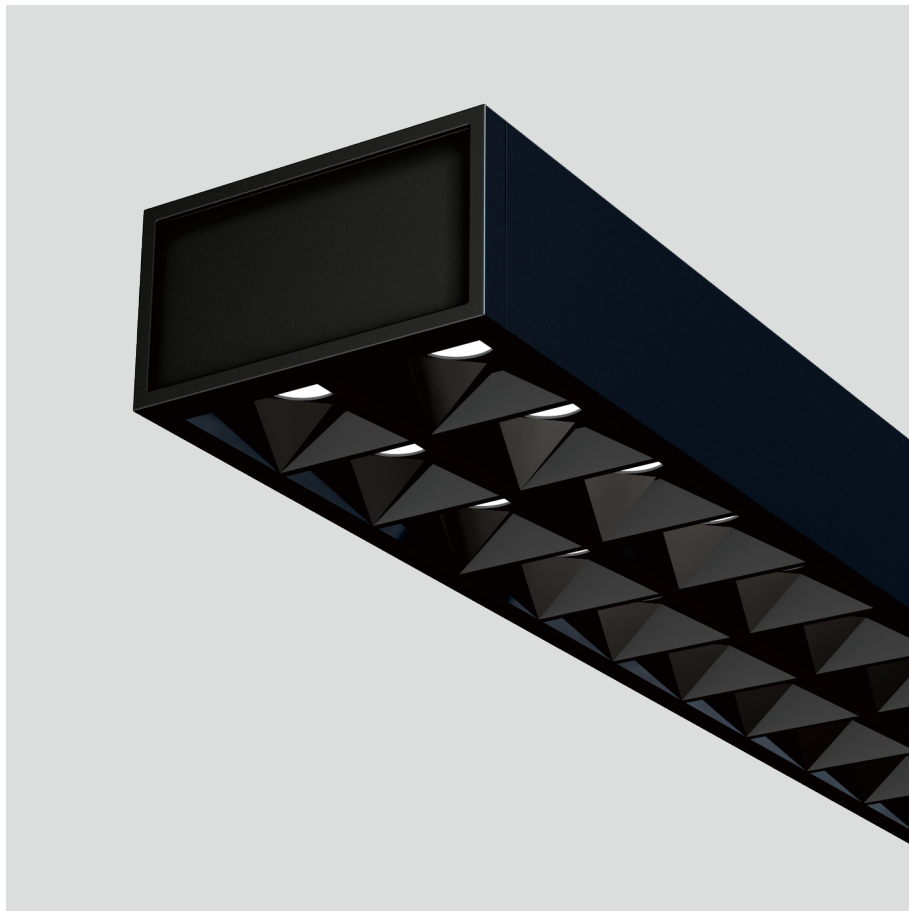

Freyr-P0

pendant luminaires

22.009.13025

GENERAL

Ceiling
Suspended
black
IP20
indirect 3800 lm
direct 3800 lm
total 7600 lm
Beam Angle $\uparrow 115^\circ / 50^\circ \downarrow$
UGR < 6

LED

3000K warm white
CRI ≥ 80
L80(B10)50,000H
SDCM < 3

PHYSICAL

length 1394 mm
width 64 mm
height 35 mm
3.4 kg

ELECTRICAL

70W
110 lm/W
1-10V Dimming
AC200~240V

The data values for the luminous flux are initially subject to a tolerance of +/- 10%, those for the electrical connected load are initially subject to a tolerance of +/- 10%, and those for the colour temperature are initially subject to a tolerance of +/- 150 K. Product illustrations serve as examples and may differ from the original. No liability is assumed for typographical or printing errors. We reserve the right to make alterations in the interest of improving our products.