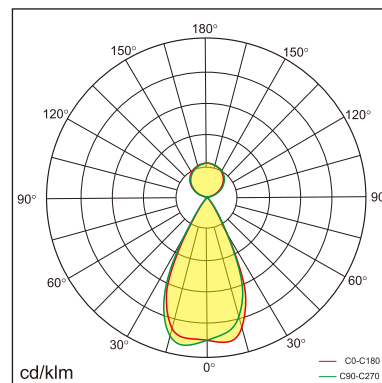

Freyr-P0

pendant luminaires

22.009.13025

GENERAL

Ceiling
Suspended
black
IP20
indirect 3800 lm
direct 3800 lm
total 7600 lm
Beam Angle $\uparrow 115^\circ / 50^\circ \downarrow$
UGR < 6

LED

3000K warm white
CRI ≥ 80
L80(B10)50,000H
SDCM < 3

PHYSICAL

length 1394 mm
width 64 mm
height 35 mm
3.4 kg

ELECTRICAL

70W
110 lm/W
1-10V Dimming
AC200~240V

The data values for the luminous flux are initially subject to a tolerance of +/- 10%, those for the electrical connected load are initially subject to a tolerance of +/- 10%, and those for the colour temperature are initially subject to a tolerance of +/- 150 K. Product illustrations serve as examples and may differ from the original. No liability is assumed for typographical or printing errors. We reserve the right to make alterations in the interest of improving our products.