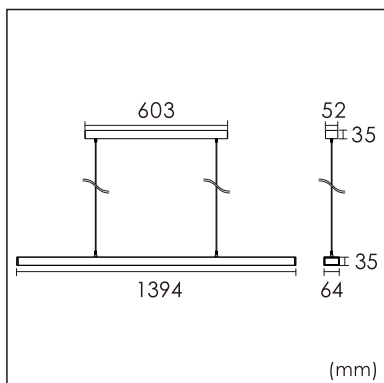

Freyr-P0

pendant luminaires

22.009.13025

GENERAL

Ceiling
Suspended
black
IP20
indirect 3800 lm
direct 3800 lm
total 7600 lm
Beam Angle $\uparrow 115^\circ / 50^\circ \downarrow$
UGR < 6

LED

3000K warm white
CRI ≥ 80
L80(B10)50,000H
SDCM < 3

PHYSICAL

length 1394 mm
width 64 mm
height 35 mm
3.4 kg

ELECTRICAL

70W
110 lm/W
1-10V Dimming
AC200~240V

The data values for the luminous flux are initially subject to a tolerance of +/- 10%, those for the electrical connected load are initially subject to a tolerance of +/- 10%, and those for the colour temperature are initially subject to a tolerance of +/- 150 K. Product illustrations serve as examples and may differ from the original. No liability is assumed for typographical or printing errors. We reserve the right to make alterations in the interest of improving our products.