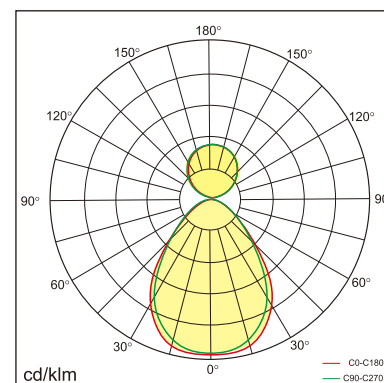

Odin-PS

pendant luminaires

22.013.23009

GENERAL

Ceiling
Suspended
White
IP20
indirect 2000 lm
direct 4000 lm
total 6000 lm
Beam Angle $\uparrow 110^\circ/90^\circ\downarrow$
UGR<19

LED

3000K warm white
CRI ≥ 80
L80(B10)50,000H
SDCM <3

PHYSICAL

length 1200 mm
width 260 mm
height 30 mm
5.8 kg

ELECTRICAL

60W
100 lm/W
1-10V Dimming
AC200~240V

The data values for the luminous flux are initially subject to a tolerance of +/- 10%, those for the electrical connected load are initially subject to a tolerance of +/- 10%, and those for the colour temperature are initially subject to a tolerance of +/- 150 K. Product illustrations serve as examples and may differ from the original. No liability is assumed for typographical or printing errors. We reserve the right to make alterations in the interest of improving our products.