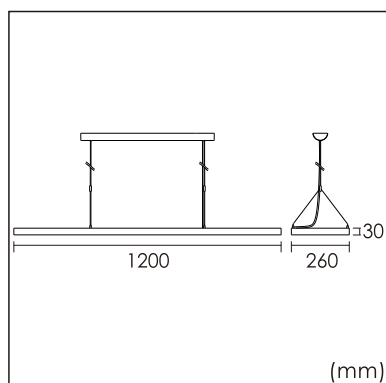

Odin-PS

pendant luminaires

22.013.23009

GENERAL

Ceiling
Suspended
White
IP20
indirect 2000 lm
direct 4000 lm
total 6000 lm
Beam Angle $\uparrow 110^\circ/90^\circ\downarrow$
UGR<19

LED

3000K warm white
CRI ≥ 80
L80(B10)50,000H
SDCM <3

PHYSICAL

length 1200 mm
width 260 mm
height 30 mm
5.8 kg

ELECTRICAL

60W
100 lm/W
1-10V Dimming
AC200~240V

The data values for the luminous flux are initially subject to a tolerance of +/- 10%, those for the electrical connected load are initially subject to a tolerance of +/- 10%, and those for the colour temperature are initially subject to a tolerance of +/- 150 K. Product illustrations serve as examples and may differ from the original. No liability is assumed for typographical or printing errors. We reserve the right to make alterations in the interest of improving our products.