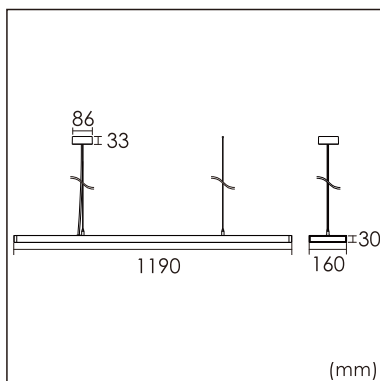

Freyr-P1

pendant luminaires

22.010.34018

GENERAL

Ceiling
Suspended
Silver
IP20
indirect 3400 lm
direct 3300 lm
total 6700 lm
Beam Angle $\uparrow 115^\circ / 50^\circ \downarrow$
UGR < 6

LED

4000K neutral white
CRI ≥ 80
L80(B10)50,000H
SDCM < 3

PHYSICAL

length 1190 mm
width 160 mm
height 30 mm
4.1 kg

ELECTRICAL

60W
110 lm/W
DALI Dimming
AC200~240V

The data values for the luminous flux are initially subject to a tolerance of +/- 10%, those for the electrical connected load are initially subject to a tolerance of +/- 10%, and those for the colour temperature are initially subject to a tolerance of +/- 150 K. Product illustrations serve as examples and may differ from the original. No liability is assumed for typographical or printing errors. We reserve the right to make alterations in the interest of improving our products.