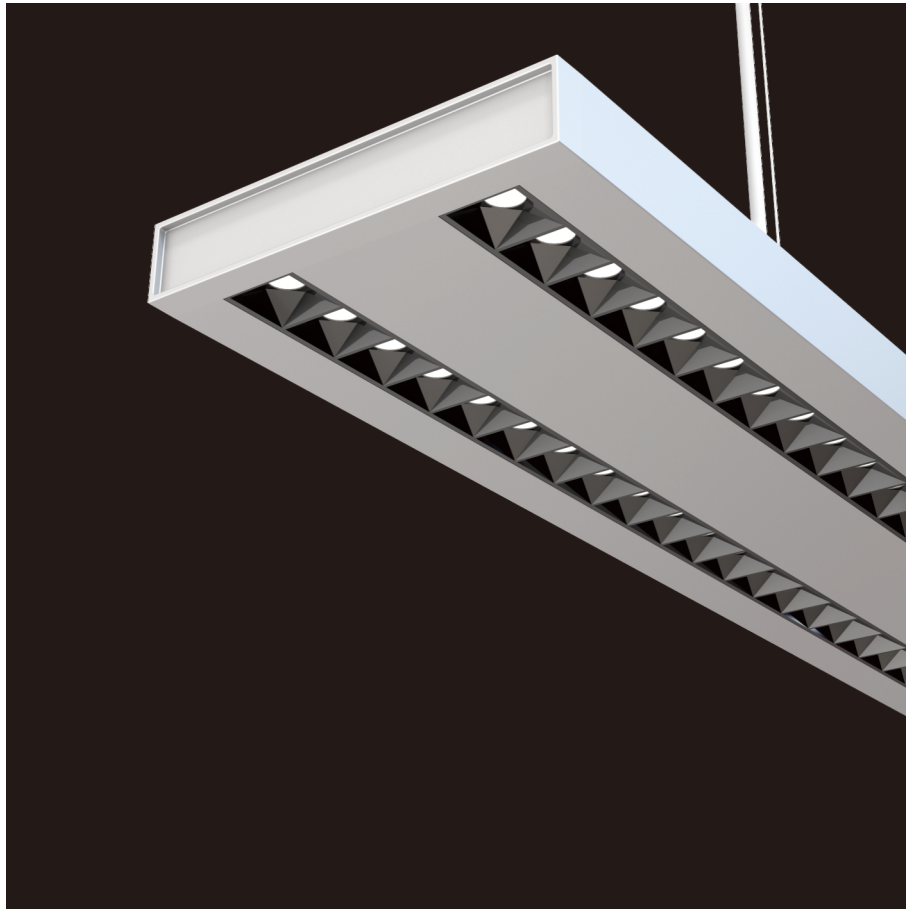

Freyr-P1

pendant luminaires

22.010.34018

GENERAL

Ceiling
Suspended
Silver
IP20
indirect 3400 lm
direct 3300 lm
total 6700 lm
Beam Angle $\uparrow 115^\circ / 50^\circ \downarrow$
UGR < 6

LED

4000K neutral white
CRI ≥ 80
L80(B10)50,000H
SDCM < 3

PHYSICAL

length 1190 mm
width 160 mm
height 30 mm
4.1 kg

ELECTRICAL

60W
110 lm/W
DALI Dimming
AC200~240V

The data values for the luminous flux are initially subject to a tolerance of +/- 10%, those for the electrical connected load are initially subject to a tolerance of +/- 10%, and those for the colour temperature are initially subject to a tolerance of +/- 150 K. Product illustrations serve as examples and may differ from the original. No liability is assumed for typographical or printing errors. We reserve the right to make alterations in the interest of improving our products.