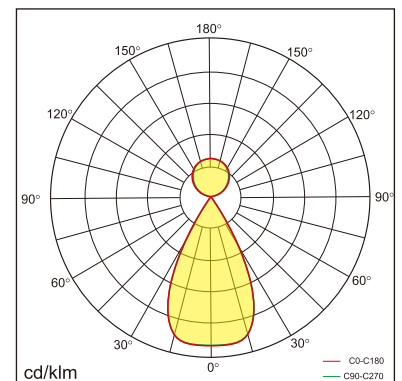

Freyr-P1

pendant luminaires

22.010.34018

GENERAL

Ceiling
Suspended
Silver
IP20
indirect 3400 lm
direct 3300 lm
total 6700 lm
Beam Angle $\uparrow 115^\circ / 50^\circ \downarrow$
UGR < 6

LED

4000K neutral white
CRI ≥ 80
L80(B10)50,000H
SDCM < 3

PHYSICAL

length 1190 mm
width 160 mm
height 30 mm
4.1 kg

ELECTRICAL

60W
110 lm/W
DALI Dimming
AC200~240V

The data values for the luminous flux are initially subject to a tolerance of +/- 10%, those for the electrical connected load are initially subject to a tolerance of +/- 10%, and those for the colour temperature are initially subject to a tolerance of +/- 150 K. Product illustrations serve as examples and may differ from the original. No liability is assumed for typographical or printing errors. We reserve the right to make alterations in the interest of improving our products.