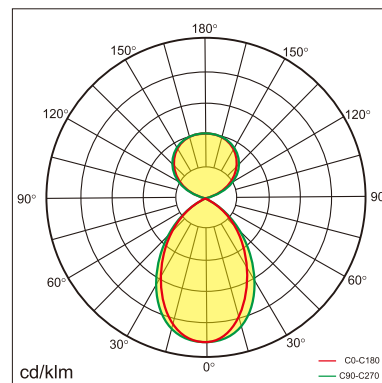

22.014.13013

GENERAL

Ceiling
Suspended
black
IP20
indirect 1800 lm
direct 3500 lm
total 5300 lm
Beam Angle \uparrow 110°/80° \downarrow
UGR<21

LED

3000K warm white
CRI \geq 80
L80(B10)50,000H
SDCM <3

PHYSICAL

length 1204 mm
width 44 mm
height 75 mm
2.85 kg

ELECTRICAL

48W
110 lm/W
DALI Dimming
AC200~240V

The data values for the luminous flux are initially subject to a tolerance of +/- 10%, those for the electrical connected load are initially subject to a tolerance of +/- 10%, and those for the colour temperature are initially subject to a tolerance of +/- 150 K. Product illustrations serve as examples and may differ from the original. No liability is assumed for typographical or printing errors. We reserve the right to make alterations in the interest of improving our products.