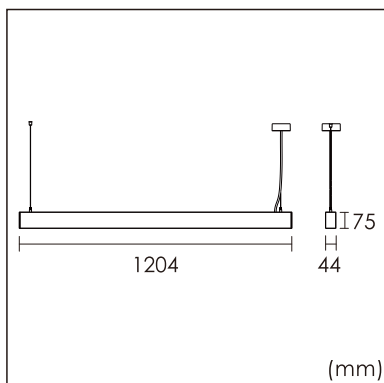

22.014.13013

GENERAL

Ceiling
Suspended
black
IP20
indirect 1800 lm
direct 3500 lm
total 5300 lm
Beam Angle \uparrow 110°/80° \downarrow
UGR<21

LED

3000K warm white
CRI \geq 80
L80(B10)50,000H
SDCM <3

PHYSICAL

length 1204 mm
width 44 mm
height 75 mm
2.85 kg

ELECTRICAL

48W
110 lm/W
DALI Dimming
AC200~240V

The data values for the luminous flux are initially subject to a tolerance of +/- 10%, those for the electrical connected load are initially subject to a tolerance of +/- 10%, and those for the colour temperature are initially subject to a tolerance of +/- 150 K. Product illustrations serve as examples and may differ from the original. No liability is assumed for typographical or printing errors. We reserve the right to make alterations in the interest of improving our products.