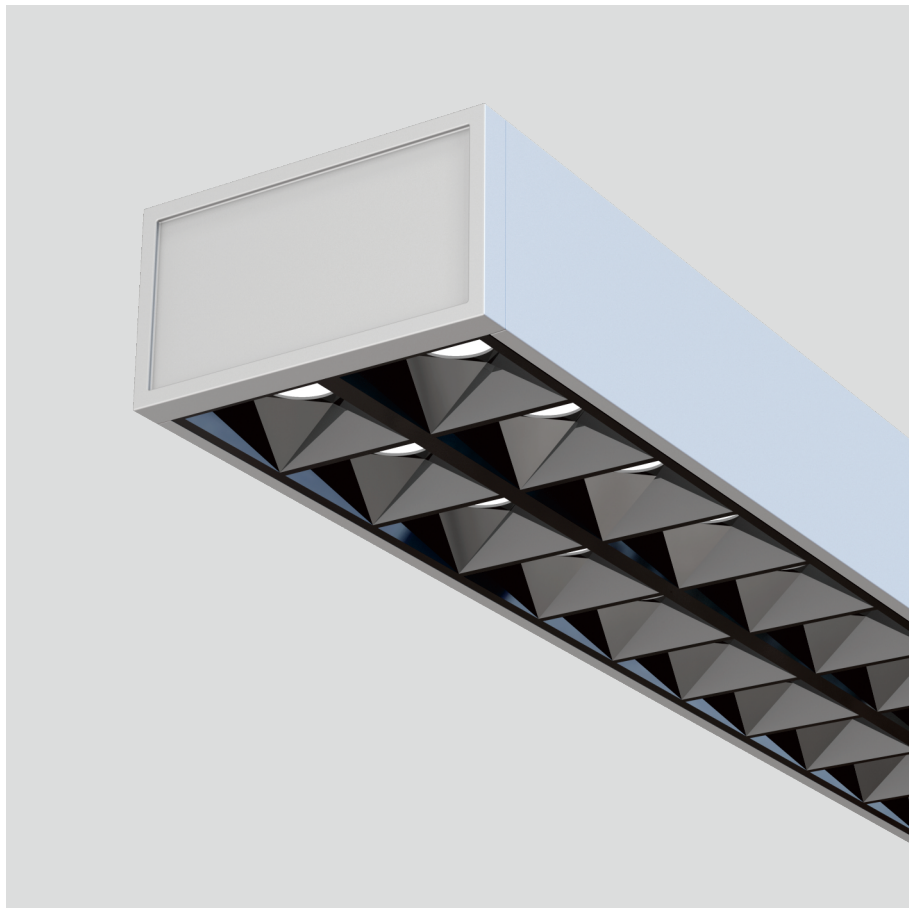

Freyr-P0

pendant luminaires

22.009.33035

GENERAL

Ceiling
Suspended
Silver
IP20
indirect 3800 lm
direct 3800 lm
total 7600 lm
Beam Angle $\uparrow 115^\circ / 50^\circ \downarrow$
UGR < 6

LED

3000K warm white
CRI ≥ 80
L80(B10)50,000H
SDCM < 3

PHYSICAL

length 1394 mm
width 64 mm
height 35 mm
3.4 kg

ELECTRICAL

70W
110 lm/W
DALI Dimming
AC200~240V

The data values for the luminous flux are initially subject to a tolerance of +/- 10%, those for the electrical connected load are initially subject to a tolerance of +/- 10%, and those for the colour temperature are initially subject to a tolerance of +/- 150 K. Product illustrations serve as examples and may differ from the original. No liability is assumed for typographical or printing errors. We reserve the right to make alterations in the interest of improving our products.