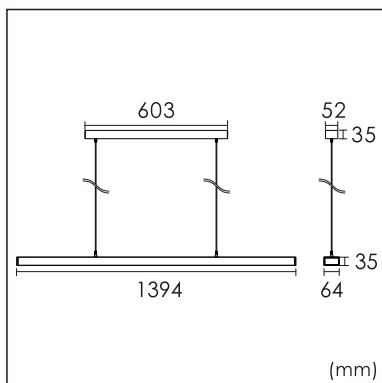

Freyr-P0

pendant luminaires

22.009.33035

GENERAL

Ceiling
Suspended
Silver
IP20
indirect 3800 lm
direct 3800 lm
total 7600 lm
Beam Angle $\uparrow 115^\circ / 50^\circ \downarrow$
UGR < 6

LED

3000K warm white
CRI ≥ 80
L80(B10)50,000H
SDCM < 3

PHYSICAL

length 1394 mm
width 64 mm
height 35 mm
3.4 kg

ELECTRICAL

70W
110 lm/W
DALI Dimming
AC200~240V

The data values for the luminous flux are initially subject to a tolerance of +/- 10%, those for the electrical connected load are initially subject to a tolerance of +/- 10%, and those for the colour temperature are initially subject to a tolerance of +/- 150 K. Product illustrations serve as examples and may differ from the original. No liability is assumed for typographical or printing errors. We reserve the right to make alterations in the interest of improving our products.