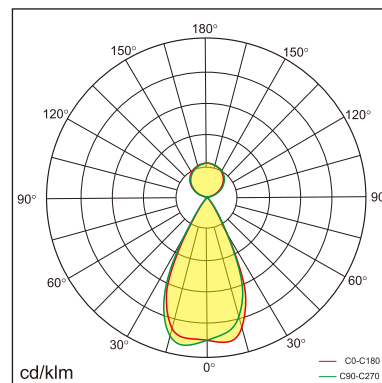

Freyr-P0

pendant luminaires

22.009.33035

GENERAL

Ceiling
Suspended
Silver
IP20
indirect 3800 lm
direct 3800 lm
total 7600 lm
Beam Angle $\uparrow 115^\circ / 50^\circ \downarrow$
UGR < 6

LED

3000K warm white
CRI ≥ 80
L80(B10)50,000H
SDCM < 3

PHYSICAL

length 1394 mm
width 64 mm
height 35 mm
3.4 kg

ELECTRICAL

70W
110 lm/W
DALI Dimming
AC200~240V

The data values for the luminous flux are initially subject to a tolerance of +/- 10%, those for the electrical connected load are initially subject to a tolerance of +/- 10%, and those for the colour temperature are initially subject to a tolerance of +/- 150 K. Product illustrations serve as examples and may differ from the original. No liability is assumed for typographical or printing errors. We reserve the right to make alterations in the interest of improving our products.