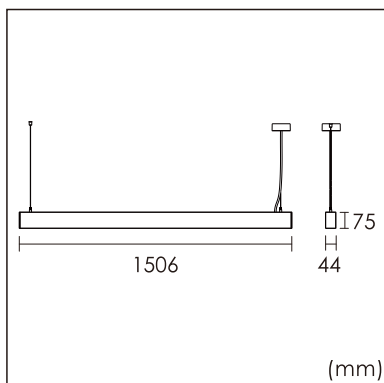

22.014.23021

GENERAL

Ceiling
Suspended
White
IP20
indirect 2200 lm
direct 4400 lm
total 6600 lm
Beam Angle ↑110°/80°↓
UGR<21

LED

3000K warm white
CRI ≥ 80
L80(B10)50,000H
SDCM <3

PHYSICAL

length 1506 mm
width 44 mm
height 75 mm
3.72 kg

ELECTRICAL

60W
110 lm/W
No Dimming
AC200~240V

The data values for the luminous flux are initially subject to a tolerance of +/- 10%, those for the electrical connected load are initially subject to a tolerance of +/- 10%, and those for the colour temperature are initially subject to a tolerance of +/- 150 K. Product illustrations serve as examples and may differ from the original. No liability is assumed for typographical or printing errors. We reserve the right to make alterations in the interest of improving our products.