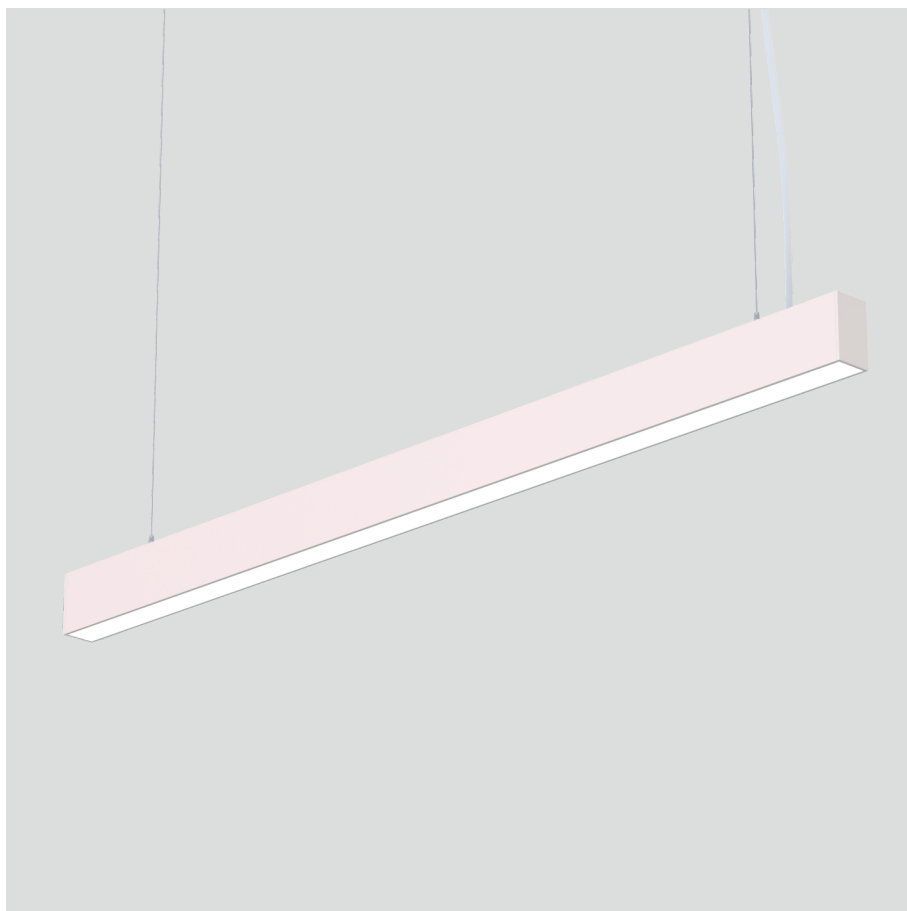

22.014.23021

GENERAL

Ceiling
Suspended
White
IP20
indirect 2200 lm
direct 4400 lm
total 6600 lm
Beam Angle ↑110°/80°↓
UGR<21

LED

3000K warm white
CRI ≥ 80
L80(B10)50,000H
SDCM <3

PHYSICAL

length 1506 mm
width 44 mm
height 75 mm
3.72 kg