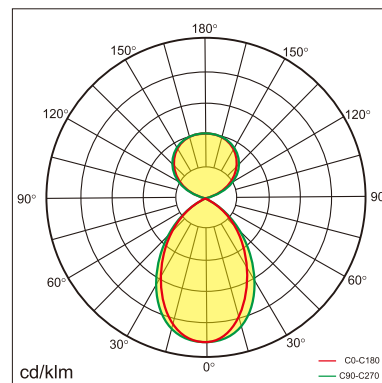

22.014.23021

GENERAL

Ceiling
Suspended
White
IP20
indirect 2200 lm
direct 4400 lm
total 6600 lm
Beam Angle ↑110°/80°↓
UGR<21

LED

3000K warm white
CRI ≥ 80
L80(B10)50,000H
SDCM <3

PHYSICAL

length 1506 mm
width 44 mm
height 75 mm
3.72 kg

ELECTRICAL

60W
110 lm/W
No Dimming
AC200~240V

The data values for the luminous flux are initially subject to a tolerance of +/- 10%, those for the electrical connected load are initially subject to a tolerance of +/- 10%, and those for the colour temperature are initially subject to a tolerance of +/- 150 K. Product illustrations serve as examples and may differ from the original. No liability is assumed for typographical or printing errors. We reserve the right to make alterations in the interest of improving our products.