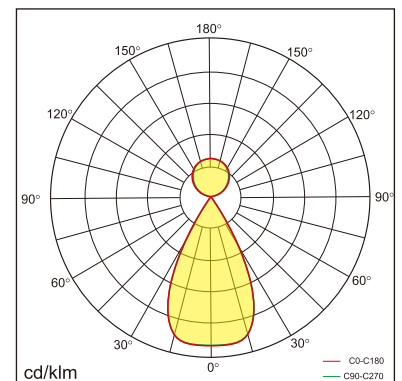

Freyr-P1

pendant luminaires

22.010.13007

GENERAL

Ceiling
Suspended
black
IP20
indirect 3400 lm
direct 3300 lm
total 6700 lm
Beam Angle $\uparrow 115^\circ/50^\circ\downarrow$
UGR<6

LED

3000K warm white
CRI ≥ 80
L80(B10)50,000H
SDCM <3

PHYSICAL

length 1190 mm
width 160 mm
height 30 mm
4.1 kg

ELECTRICAL

60W
110 lm/W
1-10V Dimming
AC200~240V

The data values for the luminous flux are initially subject to a tolerance of +/- 10%, those for the electrical connected load are initially subject to a tolerance of +/- 10%, and those for the colour temperature are initially subject to a tolerance of +/- 150 K. Product illustrations serve as examples and may differ from the original. No liability is assumed for typographical or printing errors. We reserve the right to make alterations in the interest of improving our products.