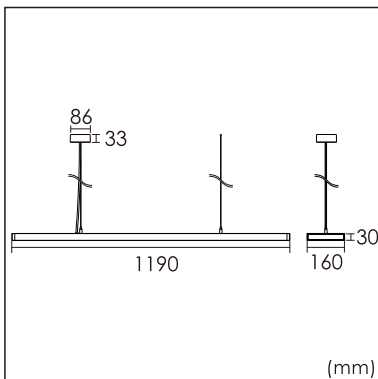

Freyr-P1

pendant luminaires

22.010.13007

GENERAL

Ceiling
Suspended
black
IP20
indirect 3400 lm
direct 3300 lm
total 6700 lm
Beam Angle $\uparrow 115^\circ/50^\circ\downarrow$
UGR<6

LED

3000K warm white
CRI ≥ 80
L80(B10)50,000H
SDCM <3

PHYSICAL

length 1190 mm
width 160 mm
height 30 mm
4.1 kg

ELECTRICAL

60W
110 lm/W
1-10V Dimming
AC200~240V

The data values for the luminous flux are initially subject to a tolerance of +/- 10%, those for the electrical connected load are initially subject to a tolerance of +/- 10%, and those for the colour temperature are initially subject to a tolerance of +/- 150 K. Product illustrations serve as examples and may differ from the original. No liability is assumed for typographical or printing errors. We reserve the right to make alterations in the interest of improving our products.