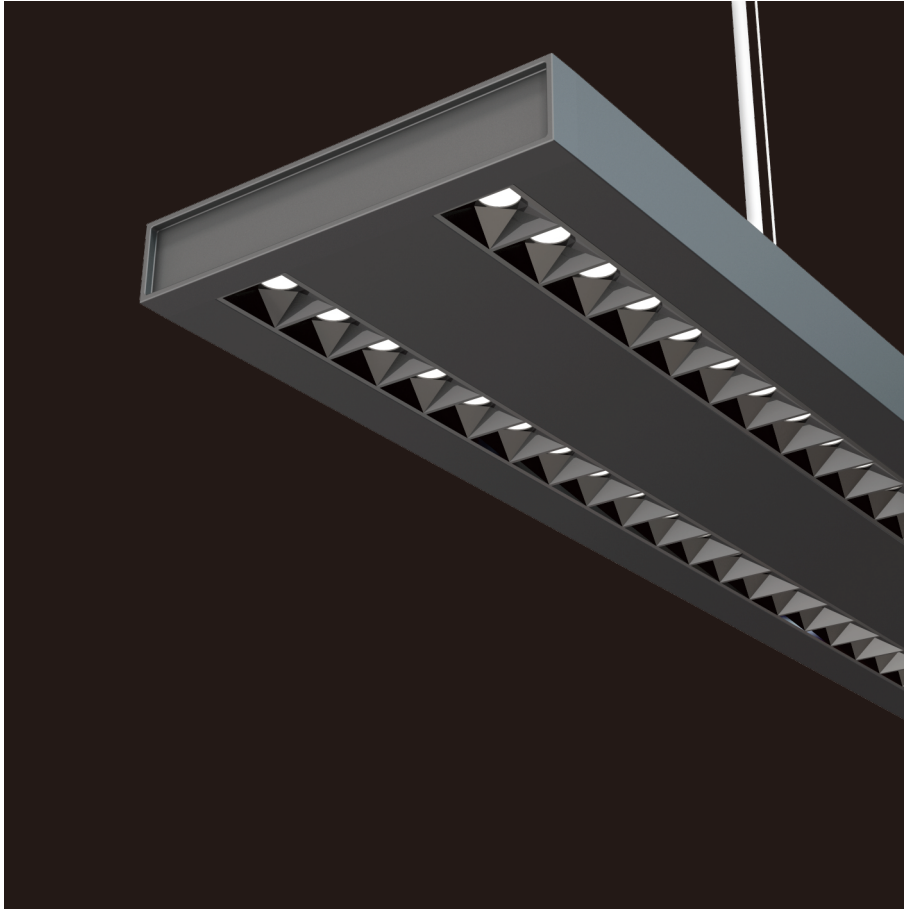

Freyr-P1

pendant luminaires

22.010.13007

GENERAL

Ceiling
Suspended
black
IP20
indirect 3400 lm
direct 3300 lm
total 6700 lm
Beam Angle $\uparrow 115^\circ/50^\circ\downarrow$
UGR<6

LED

3000K warm white
CRI ≥ 80
L80(B10)50,000H
SDCM <3

PHYSICAL

length 1190 mm
width 160 mm
height 30 mm
4.1 kg

ELECTRICAL

60W
110 lm/W
1-10V Dimming
AC200~240V

The data values for the luminous flux are initially subject to a tolerance of +/- 10%, those for the electrical connected load are initially subject to a tolerance of +/- 10%, and those for the colour temperature are initially subject to a tolerance of +/- 150 K. Product illustrations serve as examples and may differ from the original. No liability is assumed for typographical or printing errors. We reserve the right to make alterations in the interest of improving our products.