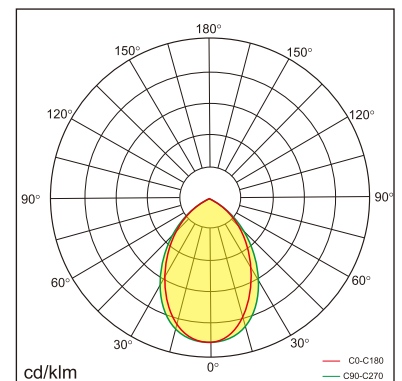

The data values for the luminous flux are initially subject to a tolerance of +/- 10%, those for the electrical connected load are initially subject to a tolerance of +/- 10%, and those for the colour temperature are initially subject to a tolerance of +/- 150 K. Product illustrations serve as examples and may differ from the original. No liability is assumed for typographical or printing errors. We reserve the right to make alterations in the interest of improving our products.