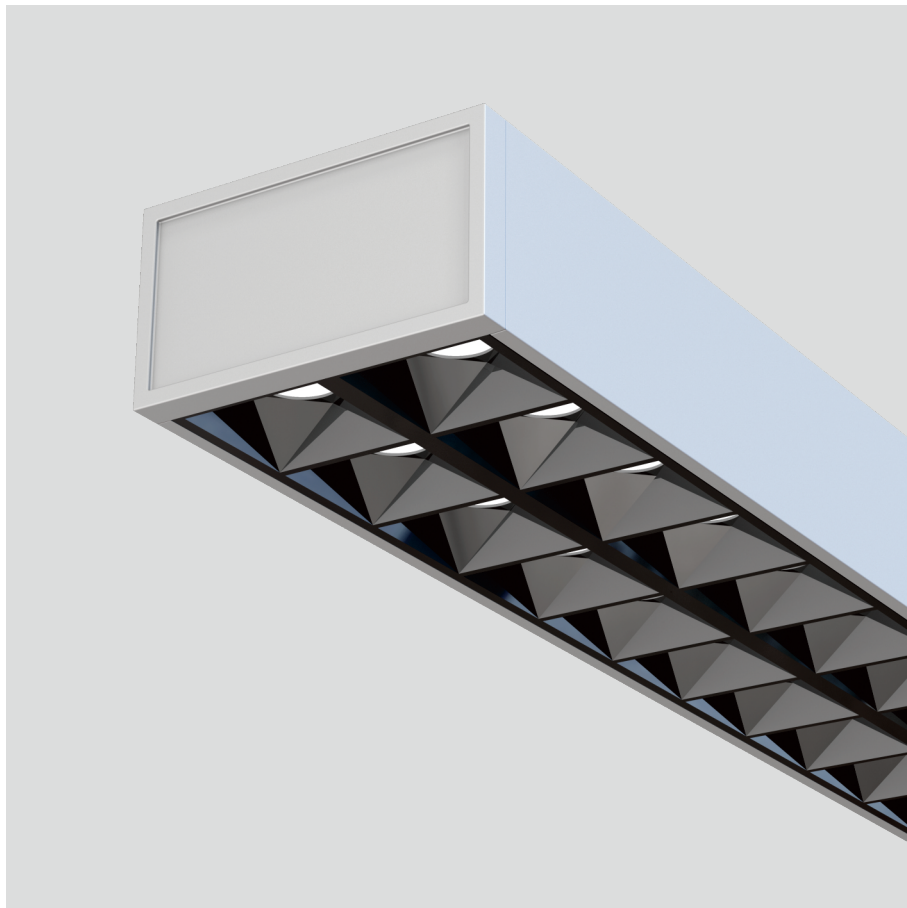

Freyr-P0

pendant luminaires

22.009.34036

GENERAL

Ceiling
Suspended
Silver
IP20
indirect 3800 lm
direct 3800 lm
total 7600 lm
Beam Angle $\uparrow 115^\circ / 50^\circ \downarrow$
UGR < 6

LED

4000K neutral white
CRI ≥ 80
L80(B10)50,000H
SDCM < 3

PHYSICAL

length 1394 mm
width 64 mm
height 35 mm
3.4 kg

ELECTRICAL

70W
110 lm/W
DALI Dimming
AC200~240V

The data values for the luminous flux are initially subject to a tolerance of +/- 10%, those for the electrical connected load are initially subject to a tolerance of +/- 10%, and those for the colour temperature are initially subject to a tolerance of +/- 150 K. Product illustrations serve as examples and may differ from the original. No liability is assumed for typographical or printing errors. We reserve the right to make alterations in the interest of improving our products.