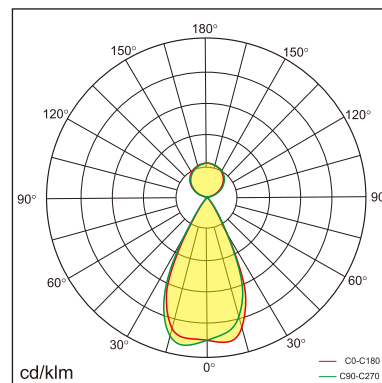

Freyr-P0

pendant luminaires

22.009.34036

GENERAL

Ceiling
Suspended
Silver
IP20
indirect 3800 lm
direct 3800 lm
total 7600 lm
Beam Angle $\uparrow 115^\circ / 50^\circ \downarrow$
UGR < 6

LED

4000K neutral white
CRI ≥ 80
L80(B10)50,000H
SDCM < 3

PHYSICAL

length 1394 mm
width 64 mm
height 35 mm
3.4 kg

ELECTRICAL

70W
110 lm/W
DALI Dimming
AC200~240V

The data values for the luminous flux are initially subject to a tolerance of +/- 10%, those for the electrical connected load are initially subject to a tolerance of +/- 10%, and those for the colour temperature are initially subject to a tolerance of +/- 150 K. Product illustrations serve as examples and may differ from the original. No liability is assumed for typographical or printing errors. We reserve the right to make alterations in the interest of improving our products.