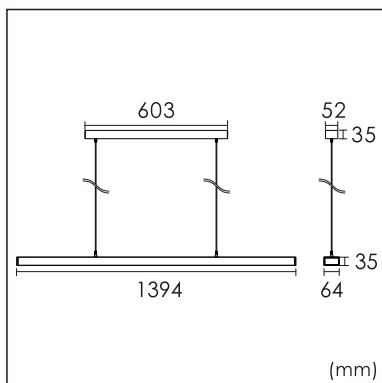

Freyr-P0

pendant luminaires

22.009.34036

GENERAL

Ceiling
Suspended
Silver
IP20
indirect 3800 lm
direct 3800 lm
total 7600 lm
Beam Angle $\uparrow 115^\circ / 50^\circ \downarrow$
UGR < 6

LED

4000K neutral white
CRI ≥ 80
L80(B10)50,000H
SDCM < 3

PHYSICAL

length 1394 mm
width 64 mm
height 35 mm
3.4 kg

ELECTRICAL

70W
110 lm/W
DALI Dimming
AC200~240V

The data values for the luminous flux are initially subject to a tolerance of +/- 10%, those for the electrical connected load are initially subject to a tolerance of +/- 10%, and those for the colour temperature are initially subject to a tolerance of +/- 150 K. Product illustrations serve as examples and may differ from the original. No liability is assumed for typographical or printing errors. We reserve the right to make alterations in the interest of improving our products.