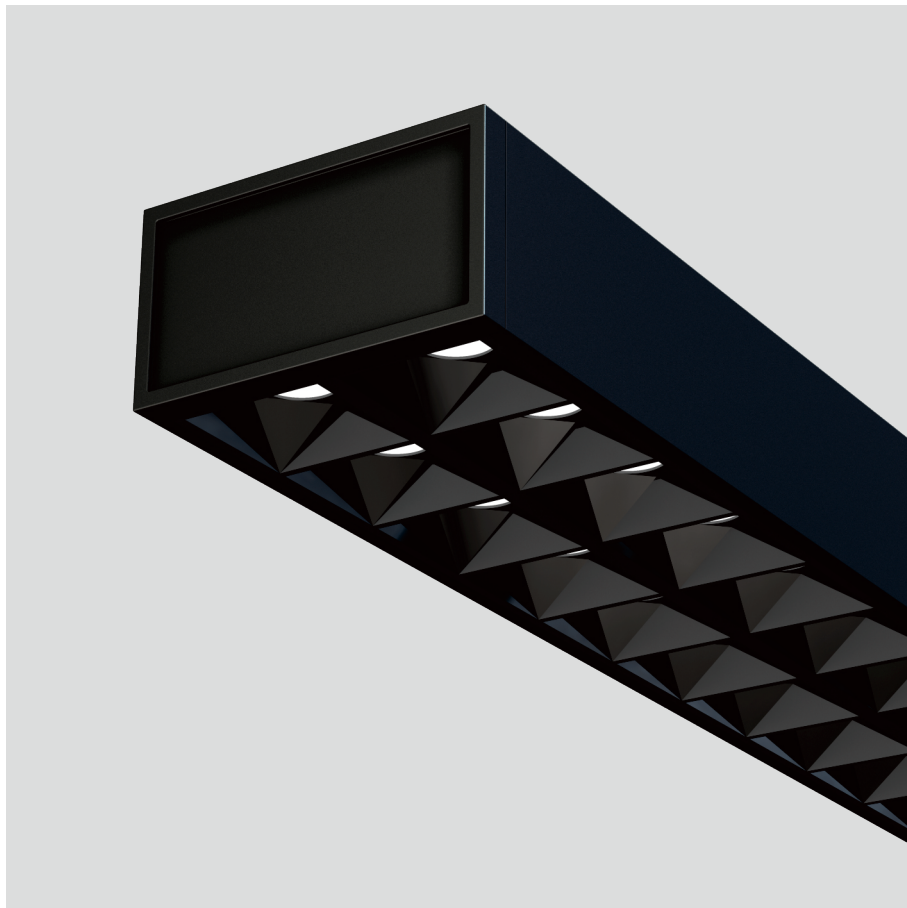

Freyr-P0

pendant luminaires

22.009.14032

GENERAL

Ceiling
Suspended
black
IP20
indirect 3800 lm
direct 3800 lm
total 7600 lm
Beam Angle $\uparrow 115^\circ / 50^\circ \downarrow$
UGR < 6

LED

4000K neutral white
CRI ≥ 80
L80(B10)50,000H
SDCM < 3

PHYSICAL

length 1394 mm
width 64 mm
height 35 mm
3.4 kg

ELECTRICAL

70W
110 lm/W
DALI Dimming
AC200~240V

The data values for the luminous flux are initially subject to a tolerance of +/- 10%, those for the electrical connected load are initially subject to a tolerance of +/- 10%, and those for the colour temperature are initially subject to a tolerance of +/- 150 K. Product illustrations serve as examples and may differ from the original. No liability is assumed for typographical or printing errors. We reserve the right to make alterations in the interest of improving our products.