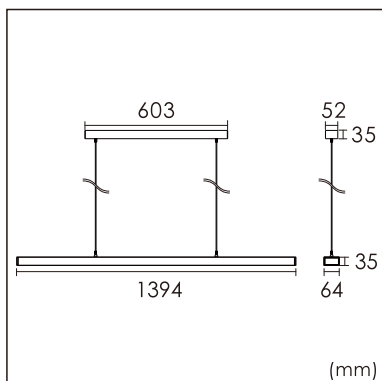

Freyr-P0

pendant luminaires

22.009.14032

GENERAL

Ceiling
Suspended
black
IP20
indirect 3800 lm
direct 3800 lm
total 7600 lm
Beam Angle $\uparrow 115^\circ / 50^\circ \downarrow$
UGR < 6

LED

4000K neutral white
CRI ≥ 80
L80(B10)50,000H
SDCM < 3

PHYSICAL

length 1394 mm
width 64 mm
height 35 mm
3.4 kg

ELECTRICAL

70W
110 lm/W
DALI Dimming
AC200~240V

The data values for the luminous flux are initially subject to a tolerance of +/- 10%, those for the electrical connected load are initially subject to a tolerance of +/- 10%, and those for the colour temperature are initially subject to a tolerance of +/- 150 K. Product illustrations serve as examples and may differ from the original. No liability is assumed for typographical or printing errors. We reserve the right to make alterations in the interest of improving our products.