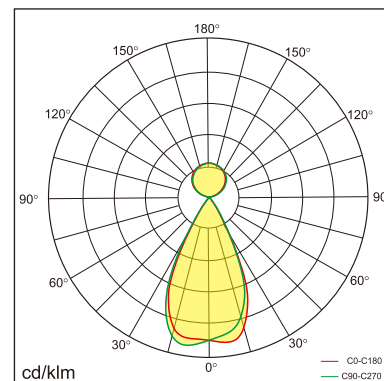

Freyr-P0

pendant luminaires

22.009.14032

GENERAL

Ceiling
Suspended
black
IP20
indirect 3800 lm
direct 3800 lm
total 7600 lm
Beam Angle $\uparrow 115^\circ / 50^\circ \downarrow$
UGR < 6

LED

4000K neutral white
CRI ≥ 80
L80(B10)50,000H
SDCM < 3

PHYSICAL

length 1394 mm
width 64 mm
height 35 mm
3.4 kg

ELECTRICAL

70W
110 lm/W
DALI Dimming
AC200~240V

The data values for the luminous flux are initially subject to a tolerance of +/- 10%, those for the electrical connected load are initially subject to a tolerance of +/- 10%, and those for the colour temperature are initially subject to a tolerance of +/- 150 K. Product illustrations serve as examples and may differ from the original. No liability is assumed for typographical or printing errors. We reserve the right to make alterations in the interest of improving our products.