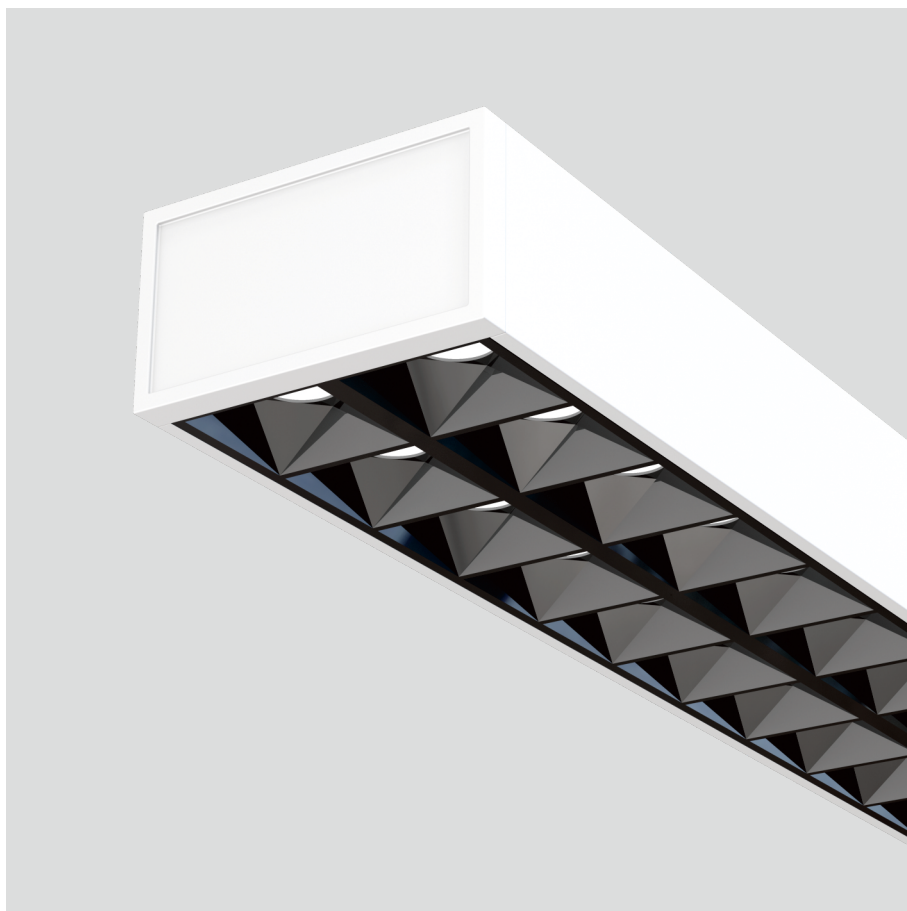

# Freyr-P0

pendant luminaires

22.009.23033

## GENERAL

Ceiling  
Suspended  
White  
IP20  
indirect 3800 lm  
direct 3800 lm  
total 7600 lm  
Beam Angle  $\uparrow 115^\circ / 50^\circ \downarrow$   
UGR < 6

## PHYSICAL

length 1394 mm  
width 64 mm  
height 35 mm  
3.4 kg