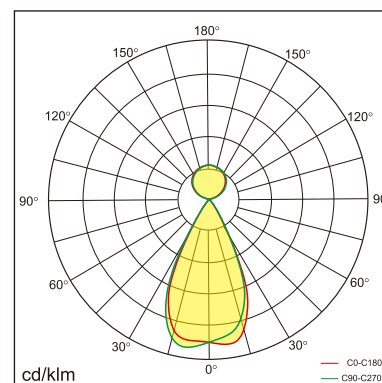

The data values for the luminous flux are initially subject to a tolerance of +/- 10%, those for the electrical connected load are initially subject to a tolerance of +/- 10%, and those for the colour temperature are initially subject to a tolerance of +/- 150 K. Product illustrations serve as examples and may differ from the original. No liability is assumed for typographical or printing errors. We reserve the right to make alterations in the interest of improving our products.