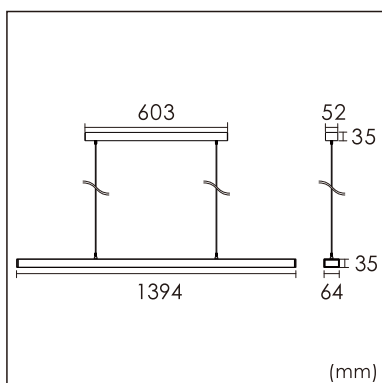

The data values for the luminous flux are initially subject to a tolerance of +/- 10%, those for the electrical connected load are initially subject to a tolerance of +/- 10%, and those for the colour temperature are initially subject to a tolerance of +/- 150 K. Product illustrations serve as examples and may differ from the original. No liability is assumed for typographical or printing errors. We reserve the right to make alterations in the interest of improving our products.