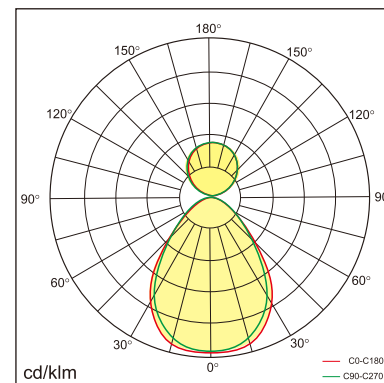

The data values for the luminous flux are initially subject to a tolerance of +/- 10%, those for the electrical connected load are initially subject to a tolerance of +/- 10%, and those for the colour temperature are initially subject to a tolerance of +/- 150 K. Product illustrations serve as examples and may differ from the original. No liability is assumed for typographical or printing errors. We reserve the right to make alterations in the interest of improving our products.