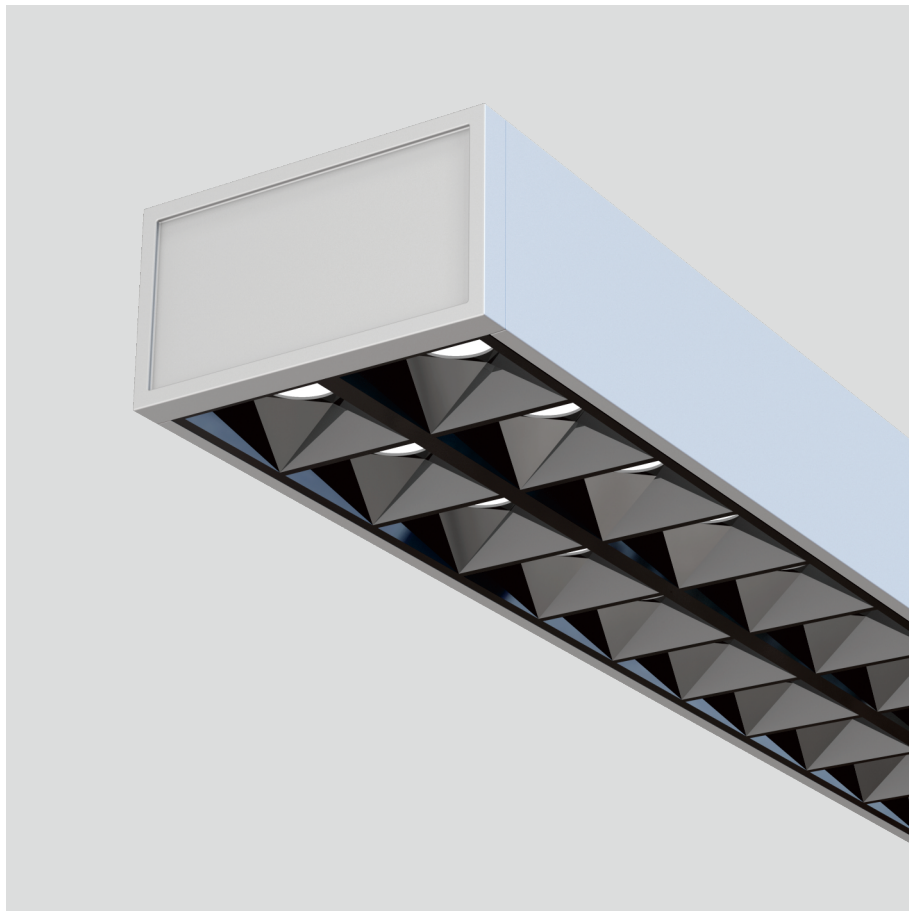

# Freyr-P0

pendant luminaires

22.009.34024

## GENERAL

Ceiling  
Suspended  
Silver  
IP20  
indirect 3800 lm  
direct 3800 lm  
total 7600 lm  
Beam Angle  $\uparrow 115^\circ / 50^\circ \downarrow$   
UGR < 6

## PHYSICAL

length 1394 mm  
width 64 mm  
height 35 mm  
3.4 kg