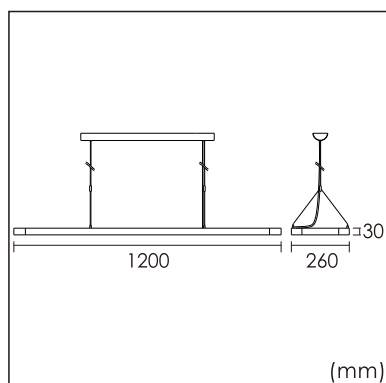

Odin-PR

pendant luminaires

22.012.23015

GENERAL

Ceiling
Suspended
White
IP20
indirect 2000 lm
direct 4000 lm
total 6000 lm
Beam Angle $\uparrow 110^\circ/90^\circ \downarrow$
UGR<19

LED

3000K warm white
CRI ≥ 80
L80(B10)50,000H
SDCM <3

PHYSICAL

length 1200 mm
width 260 mm
height 30 mm
6.2 kg

ELECTRICAL

60W
100 lm/W
DALI Dimming
AC200~240V

The data values for the luminous flux are initially subject to a tolerance of +/- 10%, those for the electrical connected load are initially subject to a tolerance of +/- 10%, and those for the colour temperature are initially subject to a tolerance of +/- 150 K. Product illustrations serve as examples and may differ from the original. No liability is assumed for typographical or printing errors. We reserve the right to make alterations in the interest of improving our products.