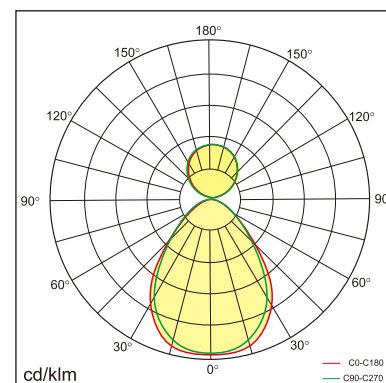

Odin-PR

pendant luminaires

22.012.23015

GENERAL

Ceiling
Suspended
White
IP20
indirect 2000 lm
direct 4000 lm
total 6000 lm
Beam Angle $\uparrow 110^\circ/90^\circ \downarrow$
UGR<19

LED

3000K warm white
CRI ≥ 80
L80(B10)50,000H
SDCM <3

PHYSICAL

length 1200 mm
width 260 mm
height 30 mm
6.2 kg

ELECTRICAL

60W
100 lm/W
DALI Dimming
AC200~240V

The data values for the luminous flux are initially subject to a tolerance of +/- 10%, those for the electrical connected load are initially subject to a tolerance of +/- 10%, and those for the colour temperature are initially subject to a tolerance of +/- 150 K. Product illustrations serve as examples and may differ from the original. No liability is assumed for typographical or printing errors. We reserve the right to make alterations in the interest of improving our products.