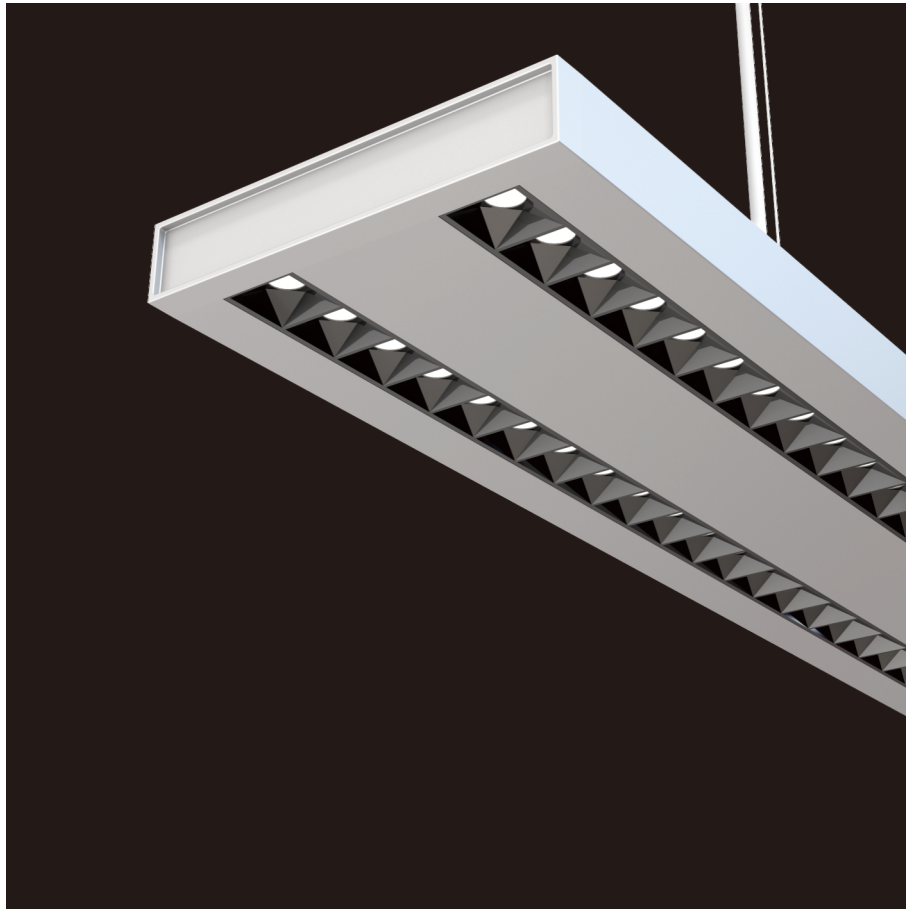

Freyr-P1

pendant luminaires

22.010.34030

GENERAL

Ceiling
Suspended
Silver
IP20
indirect 3950 lm
direct 3800 lm
total 7750 lm
Beam Angle $\uparrow 115^\circ/50^\circ\downarrow$
UGR<6

LED

4000K neutral white
CRI ≥ 80
L80(B10)50,000H
SDCM <3

PHYSICAL

length 1402 mm
width 160 mm
height 30 mm
4.8 kg

ELECTRICAL

70W
110 lm
1-10V Dimming
AC200~240V

The data values for the luminous flux are initially subject to a tolerance of +/- 10%, those for the electrical connected load are initially subject to a tolerance of +/- 10%, and those for the colour temperature are initially subject to a tolerance of +/- 150 K. Product illustrations serve as examples and may differ from the original. No liability is assumed for typographical or printing errors. We reserve the right to make alterations in the interest of improving our products.