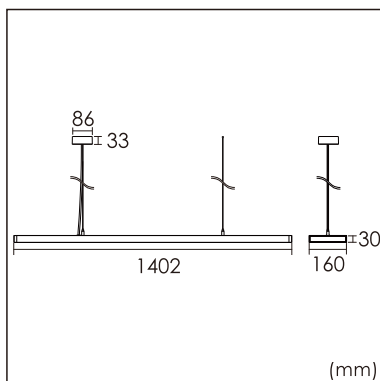

Freyr-P1

pendant luminaires

22.010.34030

GENERAL

Ceiling
Suspended
Silver
IP20
indirect 3950 lm
direct 3800 lm
total 7750 lm
Beam Angle $\uparrow 115^\circ/50^\circ\downarrow$
UGR<6

LED

4000K neutral white
CRI ≥ 80
L80(B10)50,000H
SDCM <3

PHYSICAL

length 1402 mm
width 160 mm
height 30 mm
4.8 kg

ELECTRICAL

70W
110 lm
1-10V Dimming
AC200~240V

The data values for the luminous flux are initially subject to a tolerance of +/- 10%, those for the electrical connected load are initially subject to a tolerance of +/- 10%, and those for the colour temperature are initially subject to a tolerance of +/- 150 K. Product illustrations serve as examples and may differ from the original. No liability is assumed for typographical or printing errors. We reserve the right to make alterations in the interest of improving our products.