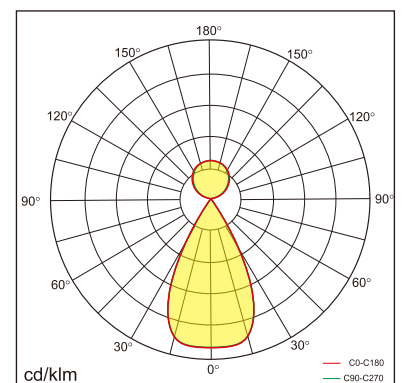

Freyr-P1

pendant luminaires

22.010.34030

GENERAL

Ceiling
Suspended
Silver
IP20
indirect 3950 lm
direct 3800 lm
total 7750 lm
Beam Angle $\uparrow 115^\circ/50^\circ\downarrow$
UGR<6

LED

4000K neutral white
CRI ≥ 80
L80(B10)50,000H
SDCM <3

PHYSICAL

length 1402 mm
width 160 mm
height 30 mm
4.8 kg

ELECTRICAL

70W
110 lm
1-10V Dimming
AC200~240V

The data values for the luminous flux are initially subject to a tolerance of +/- 10%, those for the electrical connected load are initially subject to a tolerance of +/- 10%, and those for the colour temperature are initially subject to a tolerance of +/- 150 K. Product illustrations serve as examples and may differ from the original. No liability is assumed for typographical or printing errors. We reserve the right to make alterations in the interest of improving our products.