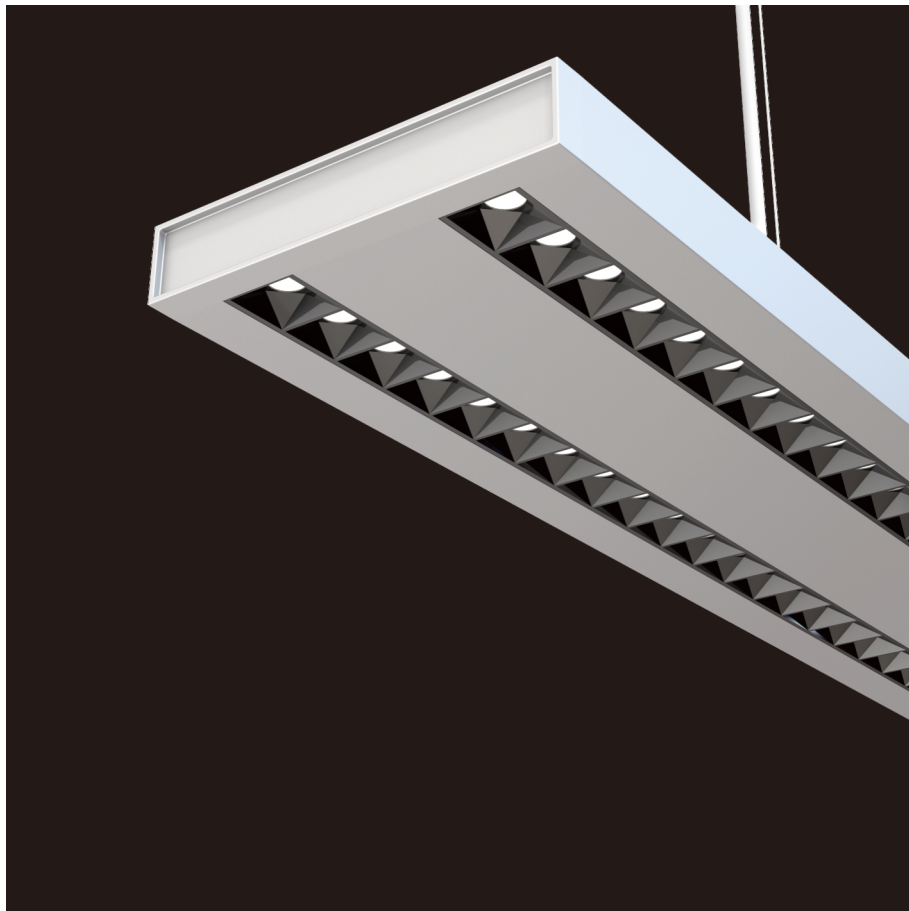

Freyr-P1

pendant luminaires

22.010.34012

GENERAL

Ceiling
Suspended
Silver
IP20
indirect 3400 lm
direct 3300 lm
total 6700 lm
Beam Angle $\uparrow 115^\circ / 50^\circ \downarrow$
UGR < 6

LED

4000K neutral white
CRI ≥ 80
L80(B10)50,000H
SDCM < 3

PHYSICAL

length 1190 mm
width 160 mm
height 30 mm
4.1 kg

ELECTRICAL

60W
110 lm/W
1-10V Dimming
AC200~240V

The data values for the luminous flux are initially subject to a tolerance of +/- 10%, those for the electrical connected load are initially subject to a tolerance of +/- 10%, and those for the colour temperature are initially subject to a tolerance of +/- 150 K. Product illustrations serve as examples and may differ from the original. No liability is assumed for typographical or printing errors. We reserve the right to make alterations in the interest of improving our products.