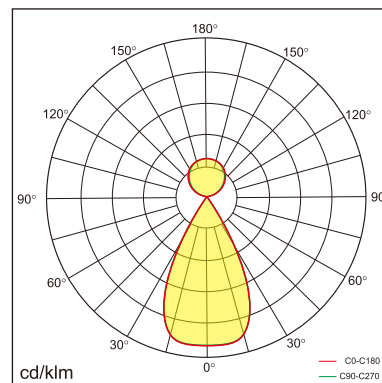

Freyr-P1

pendant luminaires

22.010.34012

GENERAL

Ceiling
Suspended
Silver
IP20
indirect 3400 lm
direct 3300 lm
total 6700 lm
Beam Angle $\uparrow 115^\circ / 50^\circ \downarrow$
UGR < 6

LED

4000K neutral white
CRI ≥ 80
L80(B10)50,000H
SDCM < 3

PHYSICAL

length 1190 mm
width 160 mm
height 30 mm
4.1 kg

ELECTRICAL

60W
110 lm/W
1-10V Dimming
AC200~240V

The data values for the luminous flux are initially subject to a tolerance of +/- 10%, those for the electrical connected load are initially subject to a tolerance of +/- 10%, and those for the colour temperature are initially subject to a tolerance of +/- 150 K. Product illustrations serve as examples and may differ from the original. No liability is assumed for typographical or printing errors. We reserve the right to make alterations in the interest of improving our products.