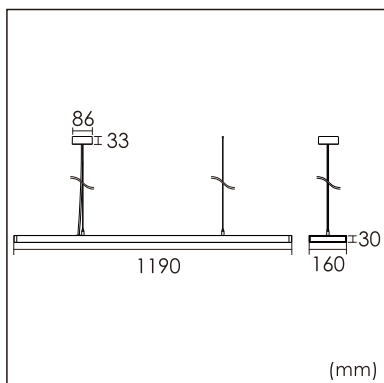

Freyr-P1

pendant luminaires

22.010.34012

GENERAL

Ceiling
Suspended
Silver
IP20
indirect 3400 lm
direct 3300 lm
total 6700 lm
Beam Angle $\uparrow 115^\circ / 50^\circ \downarrow$
UGR < 6

LED

4000K neutral white
CRI ≥ 80
L80(B10)50,000H
SDCM < 3

PHYSICAL

length 1190 mm
width 160 mm
height 30 mm
4.1 kg

ELECTRICAL

60W
110 lm/W
1-10V Dimming
AC200~240V

The data values for the luminous flux are initially subject to a tolerance of +/- 10%, those for the electrical connected load are initially subject to a tolerance of +/- 10%, and those for the colour temperature are initially subject to a tolerance of +/- 150 K. Product illustrations serve as examples and may differ from the original. No liability is assumed for typographical or printing errors. We reserve the right to make alterations in the interest of improving our products.