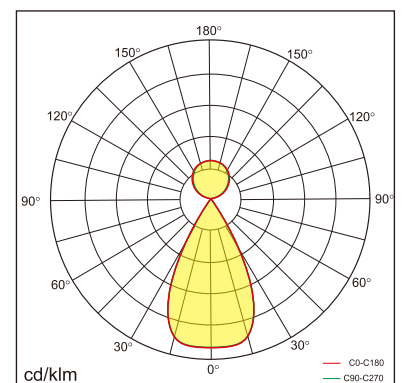

Freyr-P1

pendant luminaires

22.010.24022

GENERAL

Ceiling
Suspended
White
IP20
indirect 3950 lm
direct 3800 lm
total 7750 lm
Beam Angle $\uparrow 115^\circ/50^\circ\downarrow$
UGR<6

LED

4000K neutral white
CRI ≥ 80
L80(B10)50,000H
SDCM <3

PHYSICAL

length 1402 mm
width 160 mm
height 30 mm
4.8 kg

ELECTRICAL

70W
110 lm
No Dimming
AC200~240V

The data values for the luminous flux are initially subject to a tolerance of +/- 10%, those for the electrical connected load are initially subject to a tolerance of +/- 10%, and those for the colour temperature are initially subject to a tolerance of +/- 150 K. Product illustrations serve as examples and may differ from the original. No liability is assumed for typographical or printing errors. We reserve the right to make alterations in the interest of improving our products.