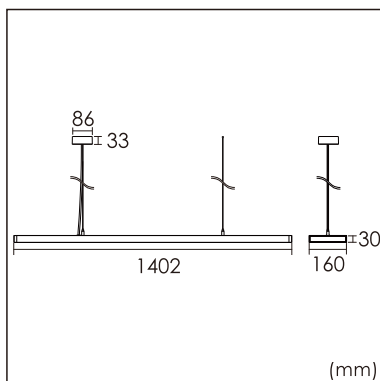

Freyr-P1

pendant luminaires

22.010.24022

GENERAL

Ceiling
Suspended
White
IP20
indirect 3950 lm
direct 3800 lm
total 7750 lm
Beam Angle $\uparrow 115^\circ/50^\circ\downarrow$
UGR<6

LED

4000K neutral white
CRI ≥ 80
L80(B10)50,000H
SDCM <3

PHYSICAL

length 1402 mm
width 160 mm
height 30 mm
4.8 kg

ELECTRICAL

70W
110 lm
No Dimming
AC200~240V

The data values for the luminous flux are initially subject to a tolerance of +/- 10%, those for the electrical connected load are initially subject to a tolerance of +/- 10%, and those for the colour temperature are initially subject to a tolerance of +/- 150 K. Product illustrations serve as examples and may differ from the original. No liability is assumed for typographical or printing errors. We reserve the right to make alterations in the interest of improving our products.