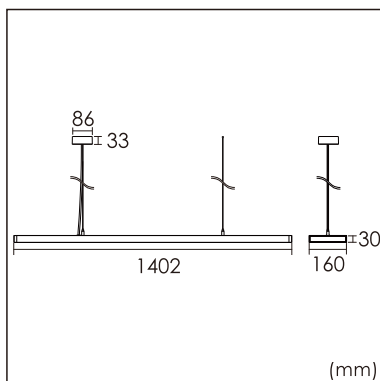

Freyr-P1

pendant luminaires

22.010.13019

GENERAL

Ceiling
Suspended
black
IP20
indirect 3950 lm
direct 3800 lm
total 7750 lm
Beam Angle $\uparrow 115^\circ / 50^\circ \downarrow$
UGR < 6

LED

3000K warm white
CRI ≥ 80
L80(B10)50,000H
SDCM < 3

PHYSICAL

length 1402 mm
width 160 mm
height 30 mm
4.8 kg

ELECTRICAL

70W
110 lm
No Dimming
AC200~240V

The data values for the luminous flux are initially subject to a tolerance of +/- 10%, those for the electrical connected load are initially subject to a tolerance of +/- 10%, and those for the colour temperature are initially subject to a tolerance of +/- 150 K. Product illustrations serve as examples and may differ from the original. No liability is assumed for typographical or printing errors. We reserve the right to make alterations in the interest of improving our products.