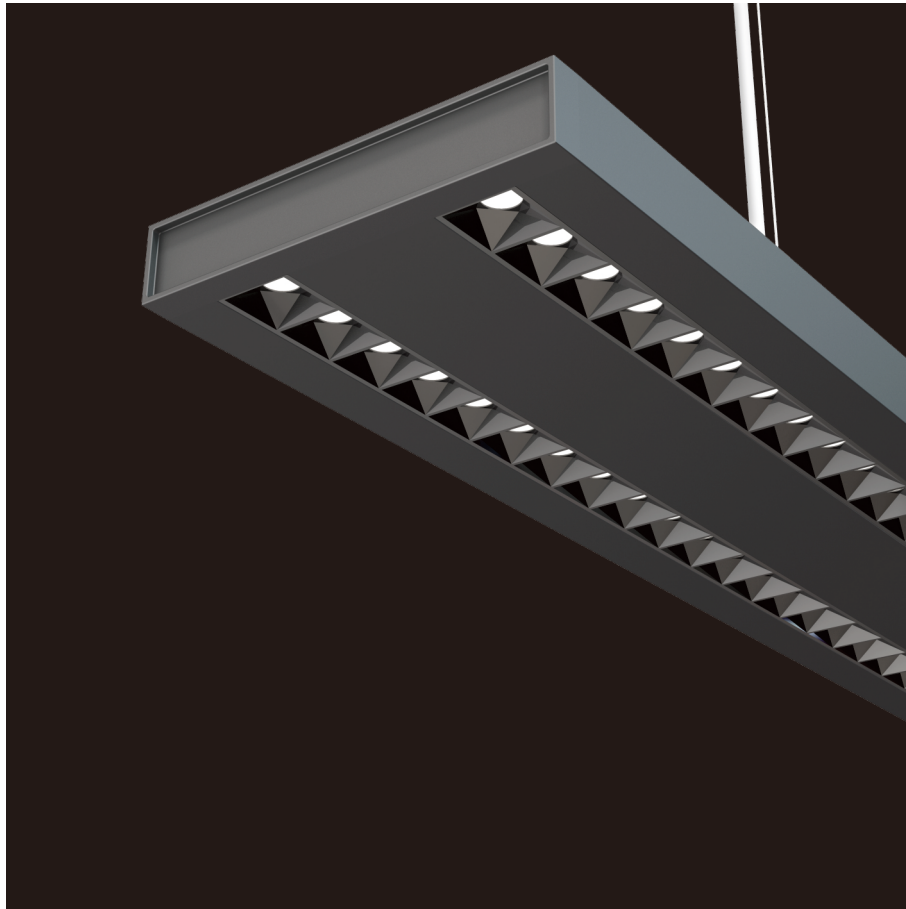

Freyr-P1

pendant luminaires

22.010.13019

GENERAL

Ceiling
Suspended
black
IP20
indirect 3950 lm
direct 3800 lm
total 7750 lm
Beam Angle $\uparrow 115^\circ / 50^\circ \downarrow$
UGR < 6

LED

3000K warm white
CRI ≥ 80
L80(B10)50,000H
SDCM < 3

PHYSICAL

length 1402 mm
width 160 mm
height 30 mm
4.8 kg

ELECTRICAL

70W
110 lm
No Dimming
AC200~240V

The data values for the luminous flux are initially subject to a tolerance of +/- 10%, those for the electrical connected load are initially subject to a tolerance of +/- 10%, and those for the colour temperature are initially subject to a tolerance of +/- 150 K. Product illustrations serve as examples and may differ from the original. No liability is assumed for typographical or printing errors. We reserve the right to make alterations in the interest of improving our products.