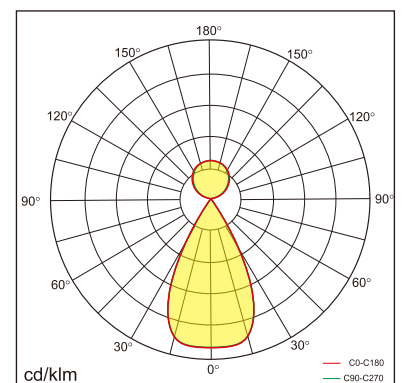

Freyr-P1

pendant luminaires

22.010.13019

GENERAL

Ceiling
Suspended
black
IP20
indirect 3950 lm
direct 3800 lm
total 7750 lm
Beam Angle $\uparrow 115^\circ / 50^\circ \downarrow$
UGR < 6

LED

3000K warm white
CRI ≥ 80
L80(B10)50,000H
SDCM < 3

PHYSICAL

length 1402 mm
width 160 mm
height 30 mm
4.8 kg

ELECTRICAL

70W
110 lm
No Dimming
AC200~240V

The data values for the luminous flux are initially subject to a tolerance of +/- 10%, those for the electrical connected load are initially subject to a tolerance of +/- 10%, and those for the colour temperature are initially subject to a tolerance of +/- 150 K. Product illustrations serve as examples and may differ from the original. No liability is assumed for typographical or printing errors. We reserve the right to make alterations in the interest of improving our products.