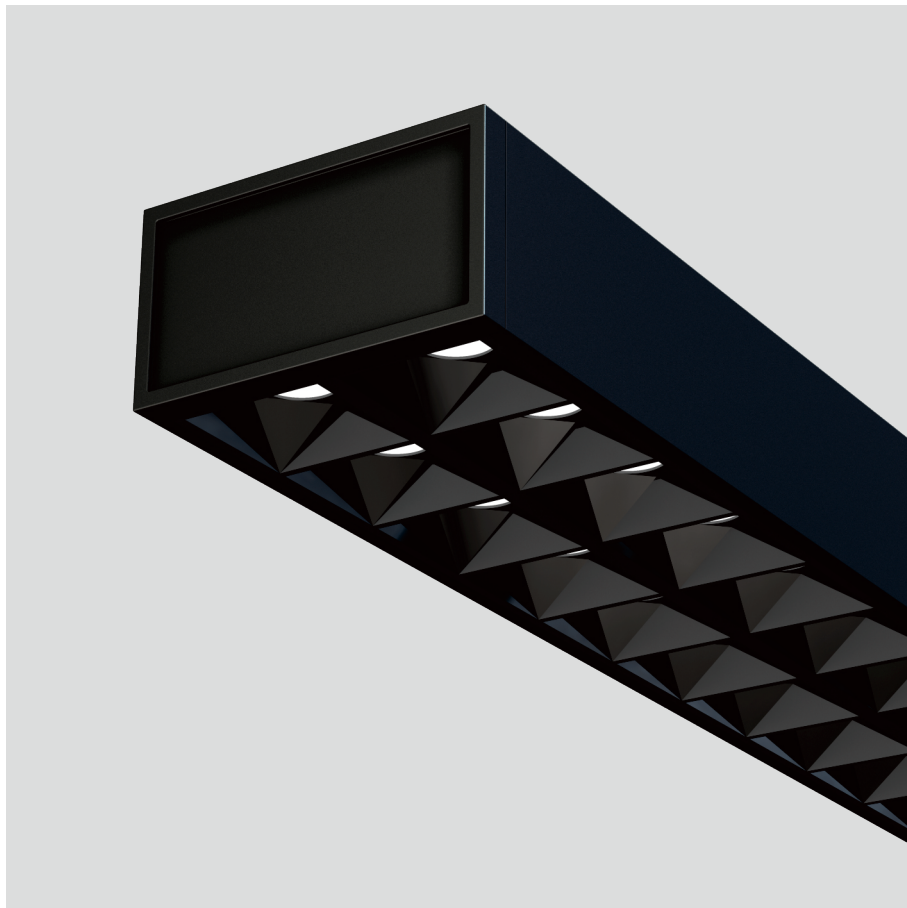

# Freyr-P0

pendant luminaires

22.009.13031

## GENERAL

Ceiling  
Suspended  
black  
IP20  
indirect 3800 lm  
direct 3800 lm  
total 7600 lm  
Beam Angle  $\uparrow 115^\circ / 50^\circ \downarrow$   
UGR < 6

## LED

3000K warm white  
CRI  $\geq 80$   
L80(B10)50,000H  
SDCM < 3

## PHYSICAL

length 1394 mm  
width 64 mm  
height 35 mm  
3.4 kg