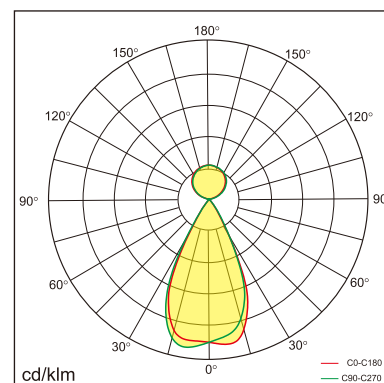

The data values for the luminous flux are initially subject to a tolerance of +/- 10%, those for the electrical connected load are initially subject to a tolerance of +/- 10%, and those for the colour temperature are initially subject to a tolerance of +/- 150 K. Product illustrations serve as examples and may differ from the original. No liability is assumed for typographical or printing errors. We reserve the right to make alterations in the interest of improving our products.