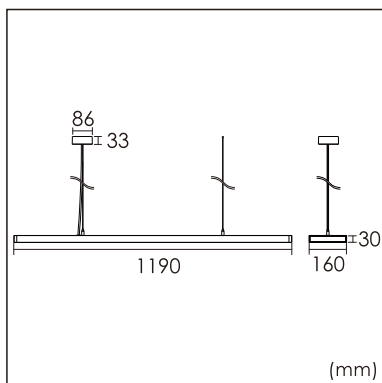

Freyr-P1

pendant luminaires

22.010.23003

GENERAL

Ceiling
Suspended
White
IP20
indirect 3400 lm
direct 3300 lm
total 6700 lm
Beam Angle $\uparrow 115^\circ / 50^\circ \downarrow$
UGR < 6

LED

3000K warm white
CRI ≥ 80
L80(B10)50,000H
SDCM < 3

PHYSICAL

length 1190 mm
width 160 mm
height 30 mm
4.1 kg

ELECTRICAL

60W
110 lm/W
No Dimming
AC200~240V

The data values for the luminous flux are initially subject to a tolerance of +/- 10%, those for the electrical connected load are initially subject to a tolerance of +/- 10%, and those for the colour temperature are initially subject to a tolerance of +/- 150 K. Product illustrations serve as examples and may differ from the original. No liability is assumed for typographical or printing errors. We reserve the right to make alterations in the interest of improving our products.