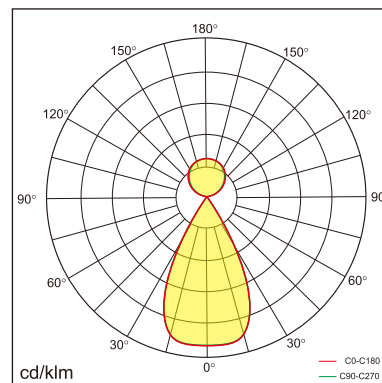

Freyr-P1

pendant luminaires

22.010.23003

GENERAL

Ceiling
Suspended
White
IP20
indirect 3400 lm
direct 3300 lm
total 6700 lm
Beam Angle $\uparrow 115^\circ / 50^\circ \downarrow$
UGR < 6

LED

3000K warm white
CRI ≥ 80
L80(B10)50,000H
SDCM < 3

PHYSICAL

length 1190 mm
width 160 mm
height 30 mm
4.1 kg

ELECTRICAL

60W
110 lm/W
No Dimming
AC200~240V

The data values for the luminous flux are initially subject to a tolerance of +/- 10%, those for the electrical connected load are initially subject to a tolerance of +/- 10%, and those for the colour temperature are initially subject to a tolerance of +/- 150 K. Product illustrations serve as examples and may differ from the original. No liability is assumed for typographical or printing errors. We reserve the right to make alterations in the interest of improving our products.