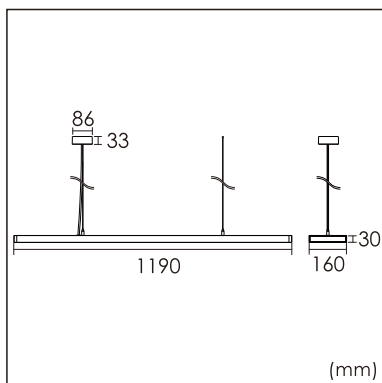

Freyr-P1

pendant luminaires

22.010.13013

GENERAL

Ceiling
Suspended
black
IP20
indirect 3400 lm
direct 3300 lm
total 6700 lm
Beam Angle $\uparrow 115^\circ / 50^\circ \downarrow$
UGR < 6

LED

3000K warm white
CRI ≥ 80
L80(B10)50,000H
SDCM < 3

PHYSICAL

length 1190 mm
width 160 mm
height 30 mm
4.1 kg

ELECTRICAL

60W
110 lm/W
DALI Dimming
AC200~240V

The data values for the luminous flux are initially subject to a tolerance of +/- 10%, those for the electrical connected load are initially subject to a tolerance of +/- 10%, and those for the colour temperature are initially subject to a tolerance of +/- 150 K. Product illustrations serve as examples and may differ from the original. No liability is assumed for typographical or printing errors. We reserve the right to make alterations in the interest of improving our products.