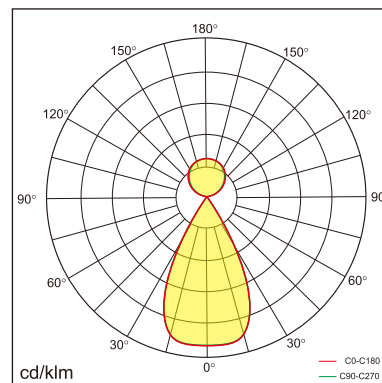

Freyr-P1

pendant luminaires

22.010.13013

GENERAL

Ceiling
Suspended
black
IP20
indirect 3400 lm
direct 3300 lm
total 6700 lm
Beam Angle $\uparrow 115^\circ / 50^\circ \downarrow$
UGR < 6

LED

3000K warm white
CRI ≥ 80
L80(B10)50,000H
SDCM < 3

PHYSICAL

length 1190 mm
width 160 mm
height 30 mm
4.1 kg

ELECTRICAL

60W
110 lm/W
DALI Dimming
AC200~240V

The data values for the luminous flux are initially subject to a tolerance of +/- 10%, those for the electrical connected load are initially subject to a tolerance of +/- 10%, and those for the colour temperature are initially subject to a tolerance of +/- 150 K. Product illustrations serve as examples and may differ from the original. No liability is assumed for typographical or printing errors. We reserve the right to make alterations in the interest of improving our products.