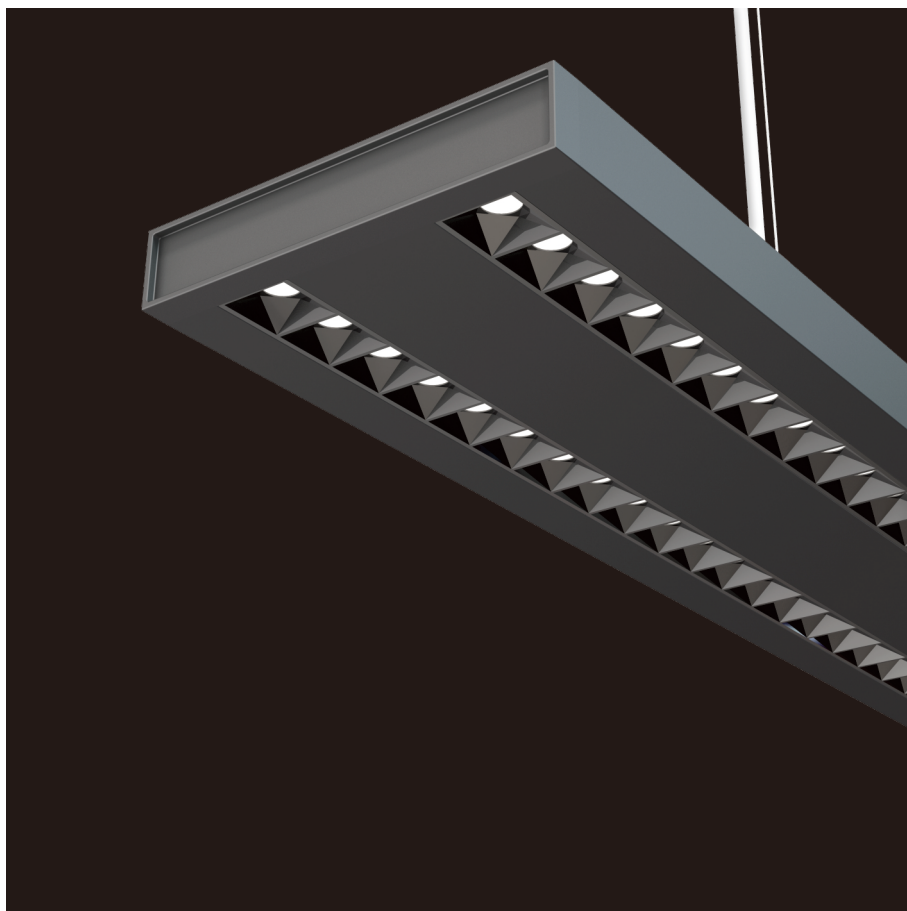

Freyr-P1

pendant luminaires

22.010.13013

GENERAL

Ceiling
Suspended
black
IP20
indirect 3400 lm
direct 3300 lm
total 6700 lm
Beam Angle $\uparrow 115^\circ / 50^\circ \downarrow$
UGR < 6

LED

3000K warm white
CRI ≥ 80
L80(B10)50,000H
SDCM < 3

PHYSICAL

length 1190 mm
width 160 mm
height 30 mm
4.1 kg

ELECTRICAL

60W
110 lm/W
DALI Dimming
AC200~240V

The data values for the luminous flux are initially subject to a tolerance of +/- 10%, those for the electrical connected load are initially subject to a tolerance of +/- 10%, and those for the colour temperature are initially subject to a tolerance of +/- 150 K. Product illustrations serve as examples and may differ from the original. No liability is assumed for typographical or printing errors. We reserve the right to make alterations in the interest of improving our products.