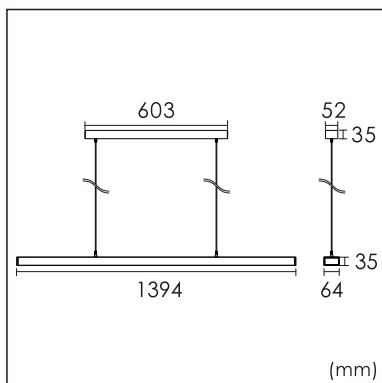

Freyr-P0

pendant luminaires

22.009.23027

GENERAL

Ceiling
Suspended
White
IP20
indirect 3800 lm
direct 3800 lm
total 7600 lm
Beam Angle $\uparrow 115^\circ / 50^\circ \downarrow$
UGR < 6

LED

3000K warm white
CRI ≥ 80
L80(B10)50,000H
SDCM < 3

PHYSICAL

length 1394 mm
width 64 mm
height 35 mm
3.4 kg

ELECTRICAL

70W
110 lm/W
1-10V Dimming
AC200~240V

The data values for the luminous flux are initially subject to a tolerance of +/- 10%, those for the electrical connected load are initially subject to a tolerance of +/- 10%, and those for the colour temperature are initially subject to a tolerance of +/- 150 K. Product illustrations serve as examples and may differ from the original. No liability is assumed for typographical or printing errors. We reserve the right to make alterations in the interest of improving our products.