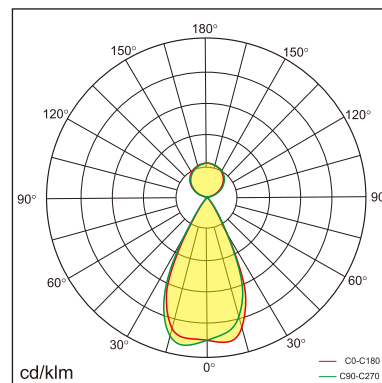

Freyr-P0

pendant luminaires

22.009.23027

GENERAL

Ceiling
Suspended
White
IP20
indirect 3800 lm
direct 3800 lm
total 7600 lm
Beam Angle $\uparrow 115^\circ / 50^\circ \downarrow$
UGR < 6

LED

3000K warm white
CRI ≥ 80
L80(B10)50,000H
SDCM < 3

PHYSICAL

length 1394 mm
width 64 mm
height 35 mm
3.4 kg

ELECTRICAL

70W
110 lm/W
1-10V Dimming
AC200~240V

The data values for the luminous flux are initially subject to a tolerance of +/- 10%, those for the electrical connected load are initially subject to a tolerance of +/- 10%, and those for the colour temperature are initially subject to a tolerance of +/- 150 K. Product illustrations serve as examples and may differ from the original. No liability is assumed for typographical or printing errors. We reserve the right to make alterations in the interest of improving our products.