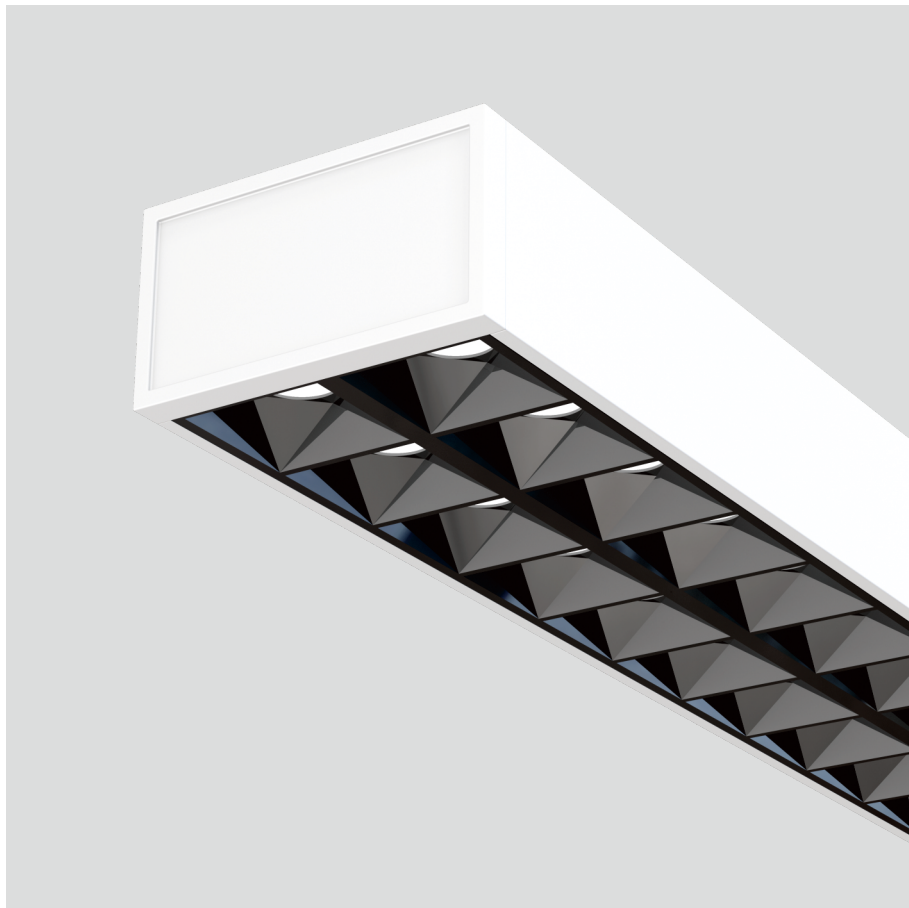

Freyr-P0

pendant luminaires

22.009.23027

GENERAL

Ceiling
Suspended
White
IP20
indirect 3800 lm
direct 3800 lm
total 7600 lm
Beam Angle $\uparrow 115^\circ / 50^\circ \downarrow$
UGR < 6

LED

3000K warm white
CRI ≥ 80
L80(B10)50,000H
SDCM < 3

PHYSICAL

length 1394 mm
width 64 mm
height 35 mm
3.4 kg

ELECTRICAL

70W
110 lm/W
1-10V Dimming
AC200~240V

The data values for the luminous flux are initially subject to a tolerance of +/- 10%, those for the electrical connected load are initially subject to a tolerance of +/- 10%, and those for the colour temperature are initially subject to a tolerance of +/- 150 K. Product illustrations serve as examples and may differ from the original. No liability is assumed for typographical or printing errors. We reserve the right to make alterations in the interest of improving our products.