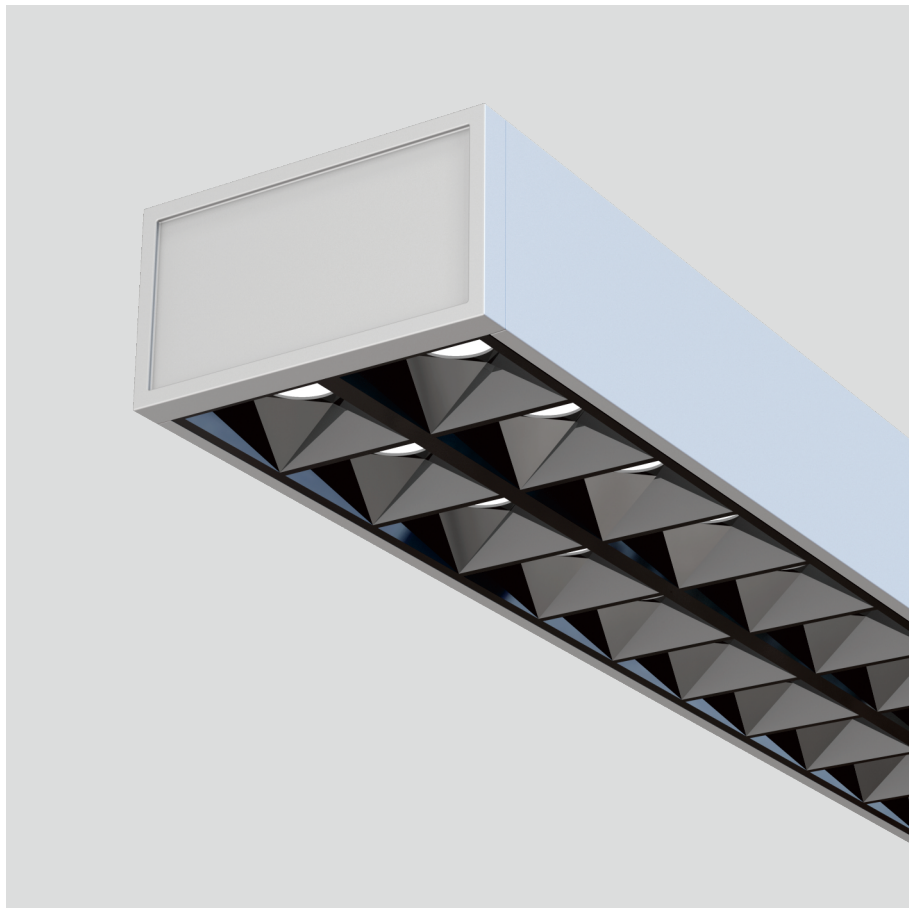

Freyr-P0

pendant luminaires

22.009.33029

GENERAL

Ceiling
Suspended
Silver
IP20
indirect 3800 lm
direct 3800 lm
total 7600 lm
Beam Angle $\uparrow 115^\circ / 50^\circ \downarrow$
UGR < 6

LED

3000K warm white
CRI ≥ 80
L80(B10)50,000H
SDCM < 3

PHYSICAL

length 1394 mm
width 64 mm
height 35 mm
3.4 kg

ELECTRICAL

70W
110 lm/W
1-10V Dimming
AC200~240V

The data values for the luminous flux are initially subject to a tolerance of +/- 10%, those for the electrical connected load are initially subject to a tolerance of +/- 10%, and those for the colour temperature are initially subject to a tolerance of +/- 150 K. Product illustrations serve as examples and may differ from the original. No liability is assumed for typographical or printing errors. We reserve the right to make alterations in the interest of improving our products.