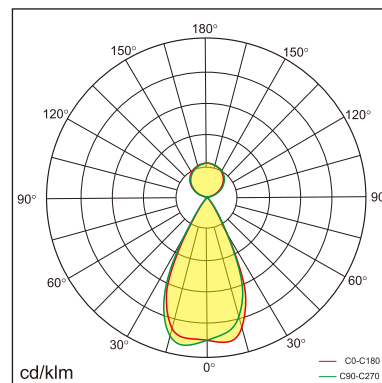

Freyr-P0

pendant luminaires

22.009.33029

GENERAL

Ceiling
Suspended
Silver
IP20
indirect 3800 lm
direct 3800 lm
total 7600 lm
Beam Angle $\uparrow 115^\circ / 50^\circ \downarrow$
UGR < 6

LED

3000K warm white
CRI ≥ 80
L80(B10)50,000H
SDCM < 3

PHYSICAL

length 1394 mm
width 64 mm
height 35 mm
3.4 kg

ELECTRICAL

70W
110 lm/W
1-10V Dimming
AC200~240V

The data values for the luminous flux are initially subject to a tolerance of +/- 10%, those for the electrical connected load are initially subject to a tolerance of +/- 10%, and those for the colour temperature are initially subject to a tolerance of +/- 150 K. Product illustrations serve as examples and may differ from the original. No liability is assumed for typographical or printing errors. We reserve the right to make alterations in the interest of improving our products.