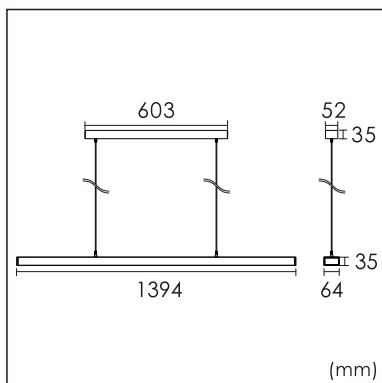

Freyr-P0

pendant luminaires

22.009.33029

GENERAL

Ceiling
Suspended
Silver
IP20
indirect 3800 lm
direct 3800 lm
total 7600 lm
Beam Angle $\uparrow 115^\circ / 50^\circ \downarrow$
UGR < 6

LED

3000K warm white
CRI ≥ 80
L80(B10)50,000H
SDCM < 3

PHYSICAL

length 1394 mm
width 64 mm
height 35 mm
3.4 kg

ELECTRICAL

70W
110 lm/W
1-10V Dimming
AC200~240V

The data values for the luminous flux are initially subject to a tolerance of +/- 10%, those for the electrical connected load are initially subject to a tolerance of +/- 10%, and those for the colour temperature are initially subject to a tolerance of +/- 150 K. Product illustrations serve as examples and may differ from the original. No liability is assumed for typographical or printing errors. We reserve the right to make alterations in the interest of improving our products.