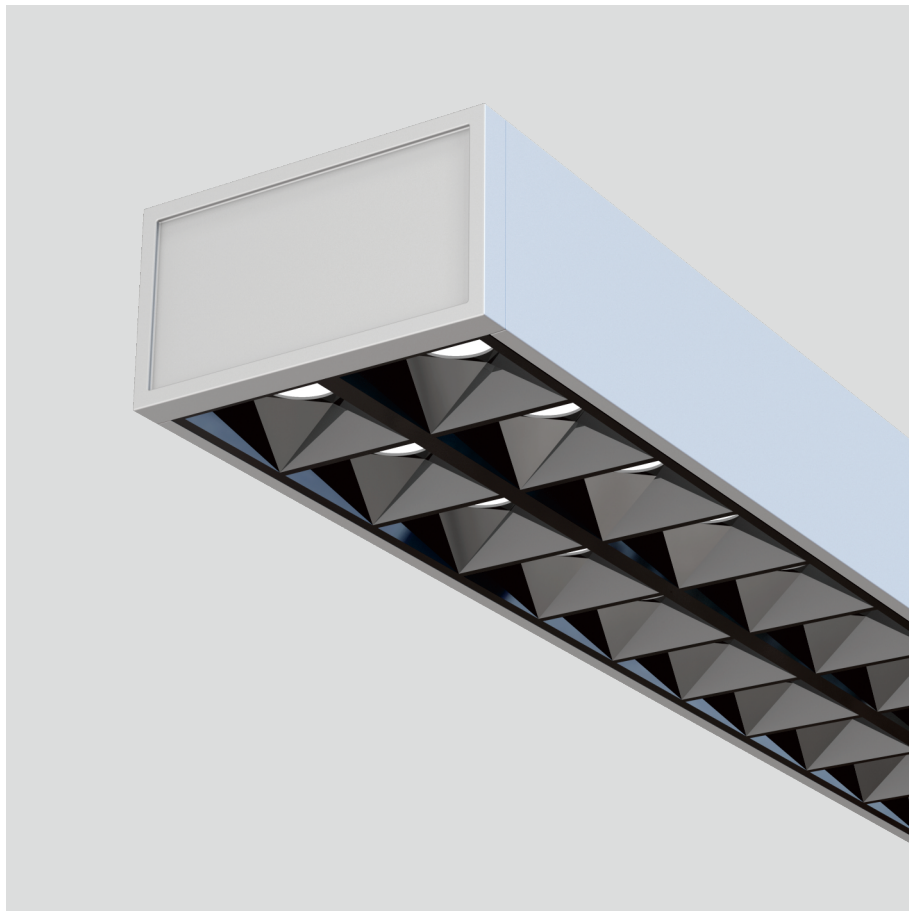

Freyr-P0

pendant luminaires

22.009.33011

GENERAL

Ceiling
Suspended
Silver
IP20
indirect 3200 lm
direct 3200 lm
total 6400 lm
Beam Angle $\uparrow 115^\circ / 50^\circ \downarrow$
UGR < 6

LED

3000K warm white
CRI ≥ 80
L80(B10)50,000H
SDCM < 3

PHYSICAL

length 1179 mm
width 64 mm
height 35 mm
3 kg

ELECTRICAL

60W
110 lm/W
1-10V Dimming
AC200~240V

The data values for the luminous flux are initially subject to a tolerance of +/- 10%, those for the electrical connected load are initially subject to a tolerance of +/- 10%, and those for the colour temperature are initially subject to a tolerance of +/- 150 K. Product illustrations serve as examples and may differ from the original. No liability is assumed for typographical or printing errors. We reserve the right to make alterations in the interest of improving our products.