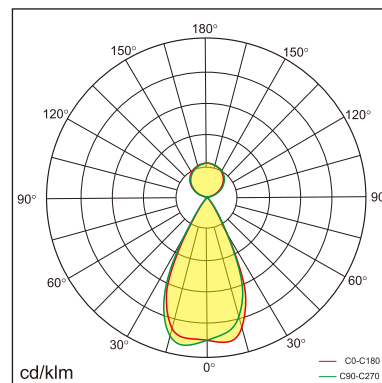

Freyr-P0

pendant luminaires

22.009.33011

GENERAL

Ceiling
Suspended
Silver
IP20
indirect 3200 lm
direct 3200 lm
total 6400 lm
Beam Angle $\uparrow 115^\circ / 50^\circ \downarrow$
UGR < 6

LED

3000K warm white
CRI ≥ 80
L80(B10)50,000H
SDCM < 3

PHYSICAL

length 1179 mm
width 64 mm
height 35 mm
3 kg

ELECTRICAL

60W
110 lm/W
1-10V Dimming
AC200~240V

The data values for the luminous flux are initially subject to a tolerance of +/- 10%, those for the electrical connected load are initially subject to a tolerance of +/- 10%, and those for the colour temperature are initially subject to a tolerance of +/- 150 K. Product illustrations serve as examples and may differ from the original. No liability is assumed for typographical or printing errors. We reserve the right to make alterations in the interest of improving our products.