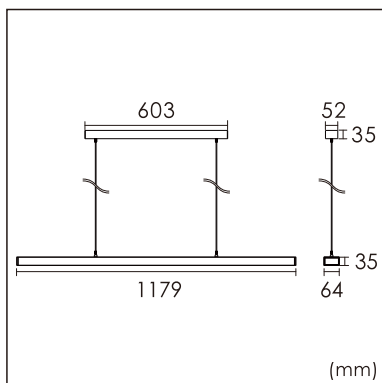

Freyr-P0

pendant luminaires

22.009.33011

GENERAL

Ceiling
Suspended
Silver
IP20
indirect 3200 lm
direct 3200 lm
total 6400 lm
Beam Angle $\uparrow 115^\circ / 50^\circ \downarrow$
UGR < 6

LED

3000K warm white
CRI ≥ 80
L80(B10)50,000H
SDCM < 3

PHYSICAL

length 1179 mm
width 64 mm
height 35 mm
3 kg

ELECTRICAL

60W
110 lm/W
1-10V Dimming
AC200~240V

The data values for the luminous flux are initially subject to a tolerance of +/- 10%, those for the electrical connected load are initially subject to a tolerance of +/- 10%, and those for the colour temperature are initially subject to a tolerance of +/- 150 K. Product illustrations serve as examples and may differ from the original. No liability is assumed for typographical or printing errors. We reserve the right to make alterations in the interest of improving our products.