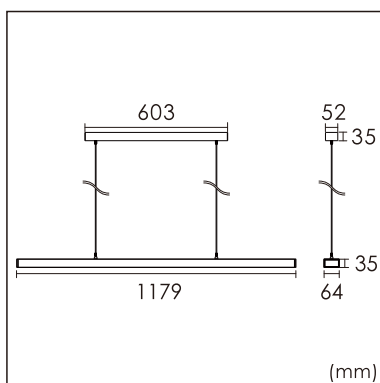

Freyr-P0

pendant luminaires

22.009.33005

GENERAL

Ceiling
Suspended
Silver
IP20
indirect 3200 lm
direct 3200 lm
total 6400 lm
Beam Angle $\uparrow 115^\circ / 50^\circ \downarrow$
UGR < 6

LED

3000K warm weiss
CRI ≥ 80
L80(B10)50,000H
SDCM < 3

PHYSICAL

length 1179 mm
width 64 mm
height 35 mm
3 kg

ELECTRICAL

60W
110 lm/W
No Dimming
AC200~240V

The data values for the luminous flux are initially subject to a tolerance of +/- 10%, those for the electrical connected load are initially subject to a tolerance of +/- 10%, and those for the colour temperature are initially subject to a tolerance of +/- 150 K. Product illustrations serve as examples and may differ from the original. No liability is assumed for typographical or printing errors. We reserve the right to make alterations in the interest of improving our products.