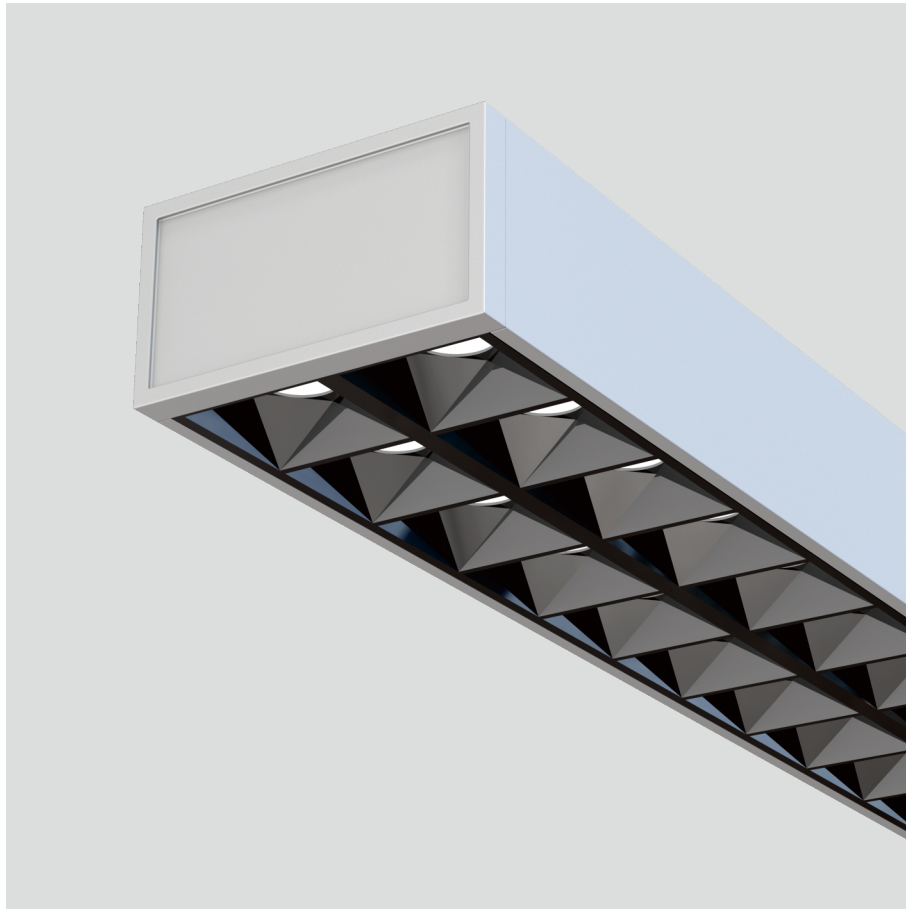

Freyr-P0

pendant luminaires

22.009.33005

GENERAL

Ceiling
Suspended
Silver
IP20
indirect 3200 lm
direct 3200 lm
total 6400 lm
Beam Angle $\uparrow 115^\circ / 50^\circ \downarrow$
UGR < 6

LED

3000K warm weiss
CRI ≥ 80
L80(B10)50,000H
SDCM < 3

PHYSICAL

length 1179 mm
width 64 mm
height 35 mm
3 kg

ELECTRICAL

60W
110 lm/W
No Dimming
AC200~240V

The data values for the luminous flux are initially subject to a tolerance of +/- 10%, those for the electrical connected load are initially subject to a tolerance of +/- 10%, and those for the colour temperature are initially subject to a tolerance of +/- 150 K. Product illustrations serve as examples and may differ from the original. No liability is assumed for typographical or printing errors. We reserve the right to make alterations in the interest of improving our products.