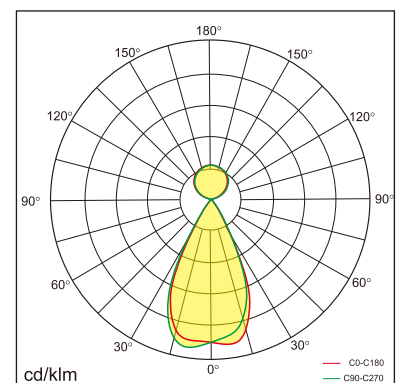

Freyr-P0

pendant luminaires

22.009.33005

GENERAL

Ceiling
Suspended
Silver
IP20
indirect 3200 lm
direct 3200 lm
total 6400 lm
Beam Angle $\uparrow 115^\circ / 50^\circ \downarrow$
UGR < 6

LED

3000K warm weiss
CRI ≥ 80
L80(B10)50,000H
SDCM < 3

PHYSICAL

length 1179 mm
width 64 mm
height 35 mm
3 kg

ELECTRICAL

60W
110 lm/W
No Dimming
AC200~240V

The data values for the luminous flux are initially subject to a tolerance of +/- 10%, those for the electrical connected load are initially subject to a tolerance of +/- 10%, and those for the colour temperature are initially subject to a tolerance of +/- 150 K. Product illustrations serve as examples and may differ from the original. No liability is assumed for typographical or printing errors. We reserve the right to make alterations in the interest of improving our products.