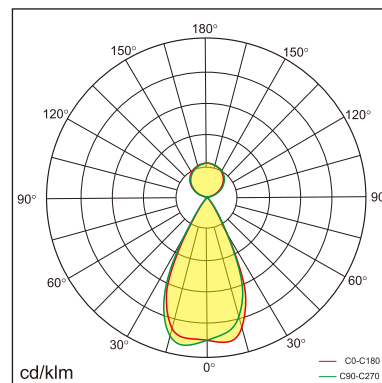

Freyr-P0

pendant luminaires

22.009.24010

GENERAL

Ceiling
Suspended
White
IP20
indirect 3200 lm
direct 3200 lm
total 6400 lm
Beam Angle $\uparrow 115^\circ / 50^\circ \downarrow$
UGR < 6

LED

4000K neutral white
CRI ≥ 80
L80(B10)50,000H
SDCM < 3

PHYSICAL

length 1179 mm
width 64 mm
height 35 mm
3 kg

ELECTRICAL

60W
110 lm/W
1-10V Dimming
AC200~240V

The data values for the luminous flux are initially subject to a tolerance of +/- 10%, those for the electrical connected load are initially subject to a tolerance of +/- 10%, and those for the colour temperature are initially subject to a tolerance of +/- 150 K. Product illustrations serve as examples and may differ from the original. No liability is assumed for typographical or printing errors. We reserve the right to make alterations in the interest of improving our products.