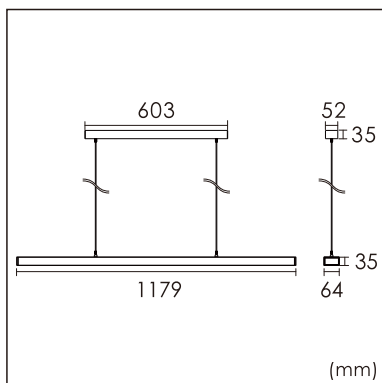

Freyr-P0

pendant luminaires

22.009.24010

GENERAL

Ceiling
Suspended
White
IP20
indirect 3200 lm
direct 3200 lm
total 6400 lm
Beam Angle $\uparrow 115^\circ / 50^\circ \downarrow$
UGR < 6

LED

4000K neutral white
CRI ≥ 80
L80(B10)50,000H
SDCM < 3

PHYSICAL

length 1179 mm
width 64 mm
height 35 mm
3 kg

ELECTRICAL

60W
110 lm/W
1-10V Dimming
AC200~240V

The data values for the luminous flux are initially subject to a tolerance of +/- 10%, those for the electrical connected load are initially subject to a tolerance of +/- 10%, and those for the colour temperature are initially subject to a tolerance of +/- 150 K. Product illustrations serve as examples and may differ from the original. No liability is assumed for typographical or printing errors. We reserve the right to make alterations in the interest of improving our products.