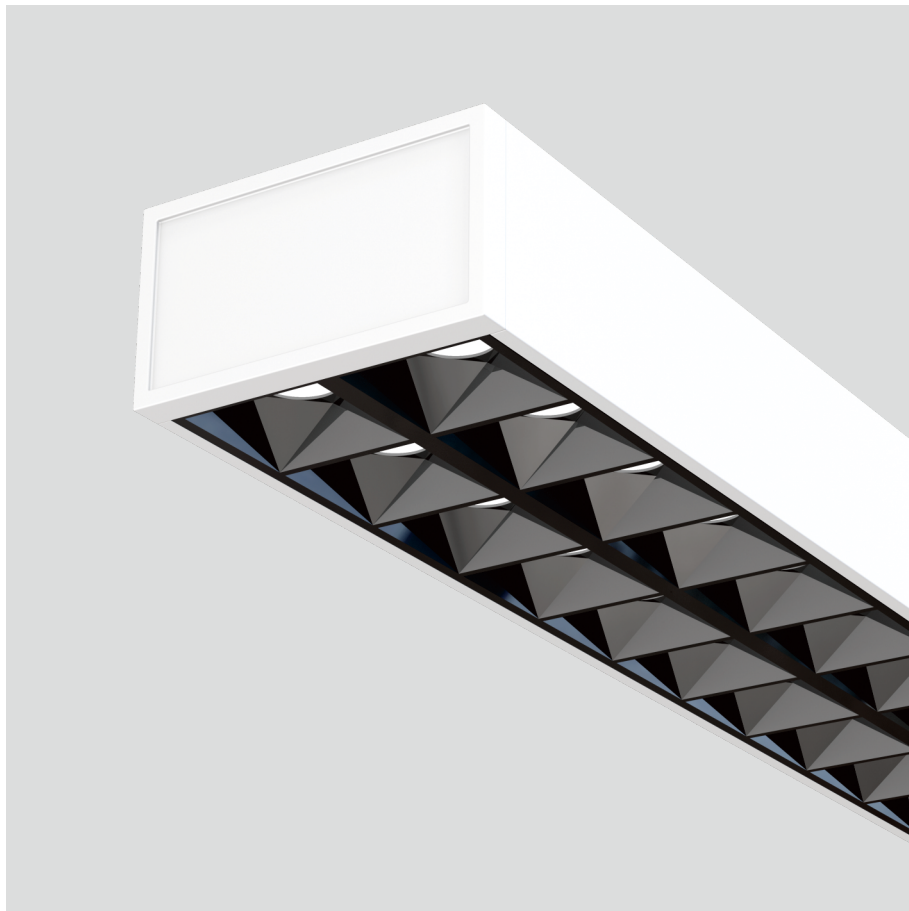

Freyr-P0

pendant luminaires

22.009.24010

GENERAL

Ceiling
Suspended
White
IP20
indirect 3200 lm
direct 3200 lm
total 6400 lm
Beam Angle $\uparrow 115^\circ / 50^\circ \downarrow$
UGR < 6

LED

4000K neutral white
CRI ≥ 80
L80(B10)50,000H
SDCM < 3

PHYSICAL

length 1179 mm
width 64 mm
height 35 mm
3 kg

ELECTRICAL

60W
110 lm/W
1-10V Dimming
AC200~240V

The data values for the luminous flux are initially subject to a tolerance of +/- 10%, those for the electrical connected load are initially subject to a tolerance of +/- 10%, and those for the colour temperature are initially subject to a tolerance of +/- 150 K. Product illustrations serve as examples and may differ from the original. No liability is assumed for typographical or printing errors. We reserve the right to make alterations in the interest of improving our products.