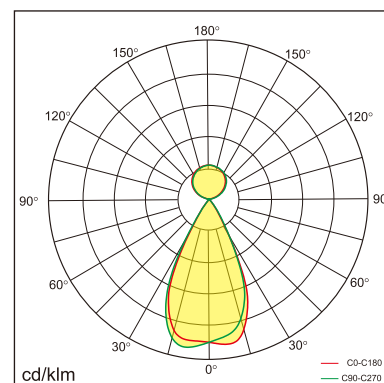

Freyr-P0

pendant luminaires

22.009.13013

GENERAL

Ceiling
Suspended
black
IP20
indirect 3200 lm
direct 3200 lm
total 6400 lm
Beam Angle $\uparrow 115^\circ / 50^\circ \downarrow$
UGR < 6

LED

3000K warm white
CRI ≥ 80
L80(B10)50,000H
SDCM < 3

PHYSICAL

length 1179 mm
width 64 mm
height 35 mm
3 kg

ELECTRICAL

60W
110 lm/W
DALI Dimming
AC200~240V

The data values for the luminous flux are initially subject to a tolerance of +/- 10%, those for the electrical connected load are initially subject to a tolerance of +/- 10%, and those for the colour temperature are initially subject to a tolerance of +/- 150 K. Product illustrations serve as examples and may differ from the original. No liability is assumed for typographical or printing errors. We reserve the right to make alterations in the interest of improving our products.