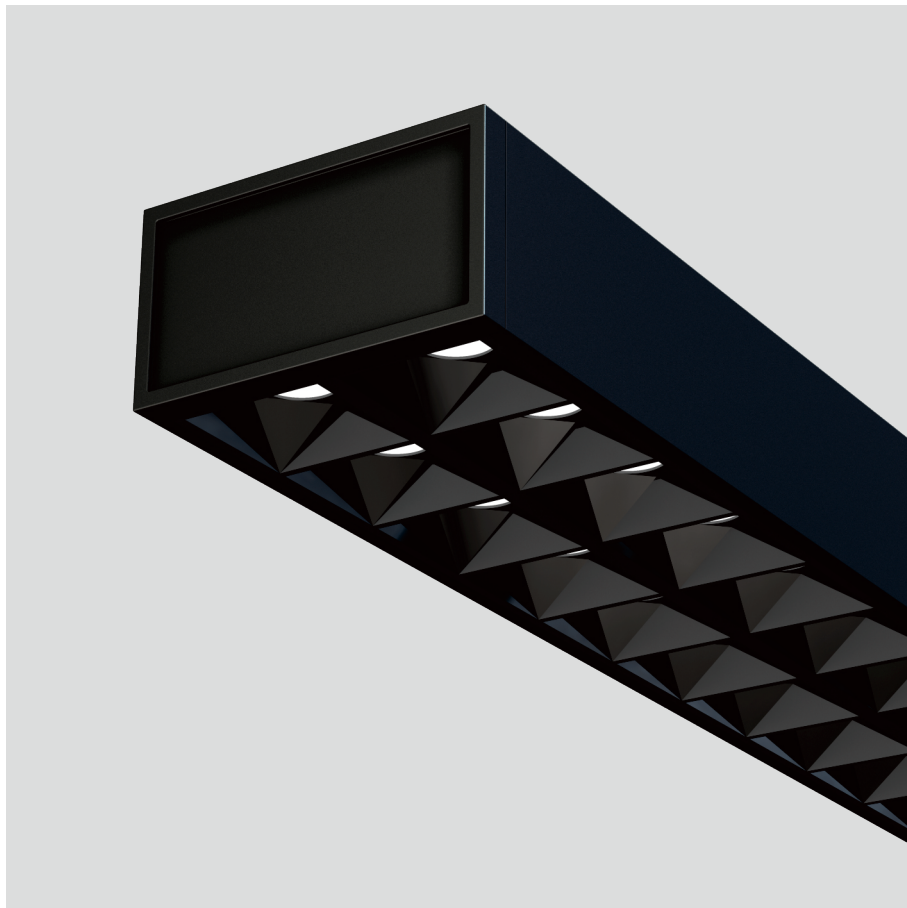

Freyr-P0

pendant luminaires

22.009.13013

GENERAL

Ceiling
Suspended
black
IP20
indirect 3200 lm
direct 3200 lm
total 6400 lm
Beam Angle $\uparrow 115^\circ / 50^\circ \downarrow$
UGR < 6

LED

3000K warm white
CRI ≥ 80
L80(B10)50,000H
SDCM < 3

PHYSICAL

length 1179 mm
width 64 mm
height 35 mm
3 kg

ELECTRICAL

60W
110 lm/W
DALI Dimming
AC200~240V

The data values for the luminous flux are initially subject to a tolerance of +/- 10%, those for the electrical connected load are initially subject to a tolerance of +/- 10%, and those for the colour temperature are initially subject to a tolerance of +/- 150 K. Product illustrations serve as examples and may differ from the original. No liability is assumed for typographical or printing errors. We reserve the right to make alterations in the interest of improving our products.