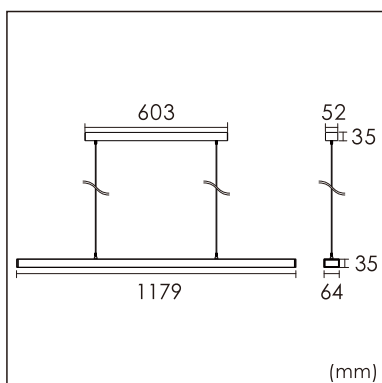

Freyr-P0

pendant luminaires

22.009.13013

GENERAL

Ceiling
Suspended
black
IP20
indirect 3200 lm
direct 3200 lm
total 6400 lm
Beam Angle $\uparrow 115^\circ / 50^\circ \downarrow$
UGR < 6

LED

3000K warm white
CRI ≥ 80
L80(B10)50,000H
SDCM < 3

PHYSICAL

length 1179 mm
width 64 mm
height 35 mm
3 kg

ELECTRICAL

60W
110 lm/W
DALI Dimming
AC200~240V

The data values for the luminous flux are initially subject to a tolerance of +/- 10%, those for the electrical connected load are initially subject to a tolerance of +/- 10%, and those for the colour temperature are initially subject to a tolerance of +/- 150 K. Product illustrations serve as examples and may differ from the original. No liability is assumed for typographical or printing errors. We reserve the right to make alterations in the interest of improving our products.