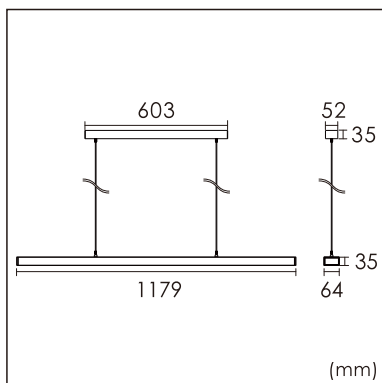

Freyr-P0

pendant luminaires

22.009.23009

GENERAL

Ceiling
Suspended
White
IP20
indirect 3200 lm
direct 3200 lm
total 6400 lm
Beam Angle $\uparrow 115^\circ / 50^\circ \downarrow$
UGR < 6

LED

3000K warm white
CRI ≥ 80
L80(B10)50,000H
SDCM < 3

PHYSICAL

length 1179 mm
width 64 mm
height 35 mm
3 kg

ELECTRICAL

60W
110 lm/W
1-10V Dimming
AC200~240V

The data values for the luminous flux are initially subject to a tolerance of +/- 10%, those for the electrical connected load are initially subject to a tolerance of +/- 10%, and those for the colour temperature are initially subject to a tolerance of +/- 150 K. Product illustrations serve as examples and may differ from the original. No liability is assumed for typographical or printing errors. We reserve the right to make alterations in the interest of improving our products.