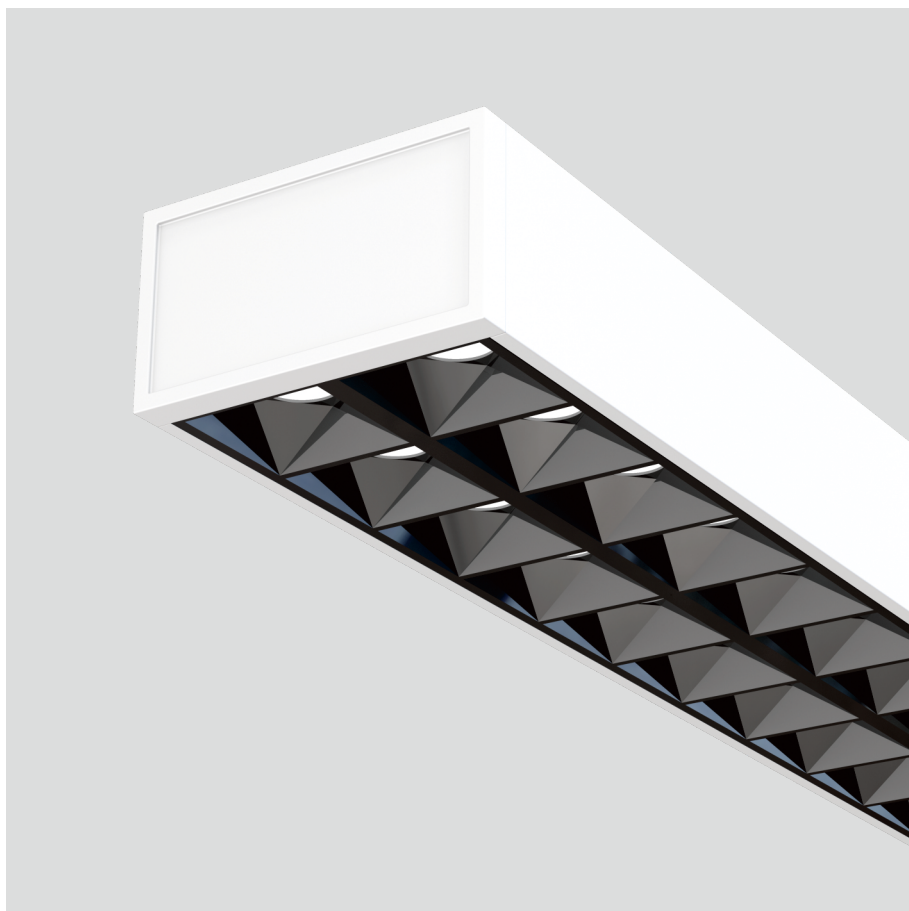

Freyr-P0

pendant luminaires

22.009.23009

GENERAL

Ceiling
Suspended
White
IP20
indirect 3200 lm
direct 3200 lm
total 6400 lm
Beam Angle $\uparrow 115^\circ / 50^\circ \downarrow$
UGR < 6

LED

3000K warm white
CRI ≥ 80
L80(B10)50,000H
SDCM < 3

PHYSICAL

length 1179 mm
width 64 mm
height 35 mm
3 kg

ELECTRICAL

60W
110 lm/W
1-10V Dimming
AC200~240V

The data values for the luminous flux are initially subject to a tolerance of +/- 10%, those for the electrical connected load are initially subject to a tolerance of +/- 10%, and those for the colour temperature are initially subject to a tolerance of +/- 150 K. Product illustrations serve as examples and may differ from the original. No liability is assumed for typographical or printing errors. We reserve the right to make alterations in the interest of improving our products.