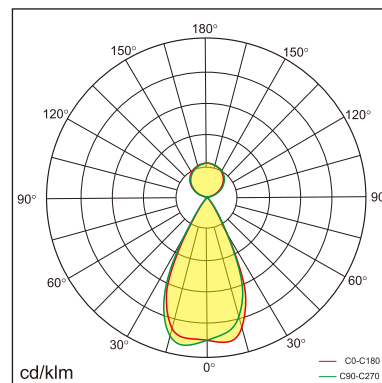

Freyr-P0

pendant luminaires

22.009.23009

GENERAL

Ceiling
Suspended
White
IP20
indirect 3200 lm
direct 3200 lm
total 6400 lm
Beam Angle $\uparrow 115^\circ / 50^\circ \downarrow$
UGR < 6

LED

3000K warm white
CRI ≥ 80
L80(B10)50,000H
SDCM < 3

PHYSICAL

length 1179 mm
width 64 mm
height 35 mm
3 kg

ELECTRICAL

60W
110 lm/W
1-10V Dimming
AC200~240V

The data values for the luminous flux are initially subject to a tolerance of +/- 10%, those for the electrical connected load are initially subject to a tolerance of +/- 10%, and those for the colour temperature are initially subject to a tolerance of +/- 150 K. Product illustrations serve as examples and may differ from the original. No liability is assumed for typographical or printing errors. We reserve the right to make alterations in the interest of improving our products.