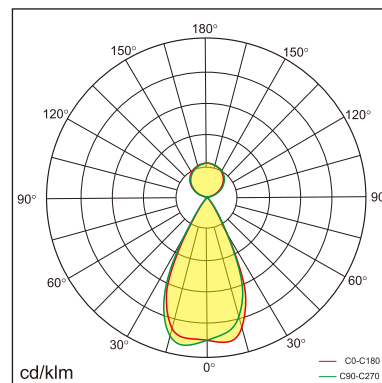

Freyr-P0

pendant luminaires

22.009.13007

GENERAL

Ceiling
Suspended
black
IP20
indirect 3200 lm
direct 3200 lm
total 6400 lm
Beam Angle $\uparrow 115^\circ / 50^\circ \downarrow$
UGR < 6

LED

3000K warm white
CRI ≥ 80
L80(B10)50,000H
SDCM < 3

PHYSICAL

length 1179 mm
width 64 mm
height 35 mm
3 kg

ELECTRICAL

60W
110 lm/W
1-10V Dimming
AC200~240V

The data values for the luminous flux are initially subject to a tolerance of +/- 10%, those for the electrical connected load are initially subject to a tolerance of +/- 10%, and those for the colour temperature are initially subject to a tolerance of +/- 150 K. Product illustrations serve as examples and may differ from the original. No liability is assumed for typographical or printing errors. We reserve the right to make alterations in the interest of improving our products.