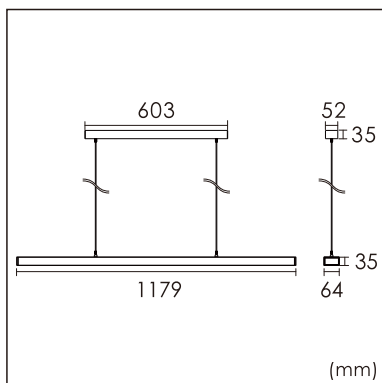

Freyr-P0

pendant luminaires

22.009.13007

GENERAL

Ceiling
Suspended
black
IP20
indirect 3200 lm
direct 3200 lm
total 6400 lm
Beam Angle $\uparrow 115^\circ / 50^\circ \downarrow$
UGR < 6

LED

3000K warm white
CRI ≥ 80
L80(B10)50,000H
SDCM < 3

PHYSICAL

length 1179 mm
width 64 mm
height 35 mm
3 kg

ELECTRICAL

60W
110 lm/W
1-10V Dimming
AC200~240V

The data values for the luminous flux are initially subject to a tolerance of +/- 10%, those for the electrical connected load are initially subject to a tolerance of +/- 10%, and those for the colour temperature are initially subject to a tolerance of +/- 150 K. Product illustrations serve as examples and may differ from the original. No liability is assumed for typographical or printing errors. We reserve the right to make alterations in the interest of improving our products.