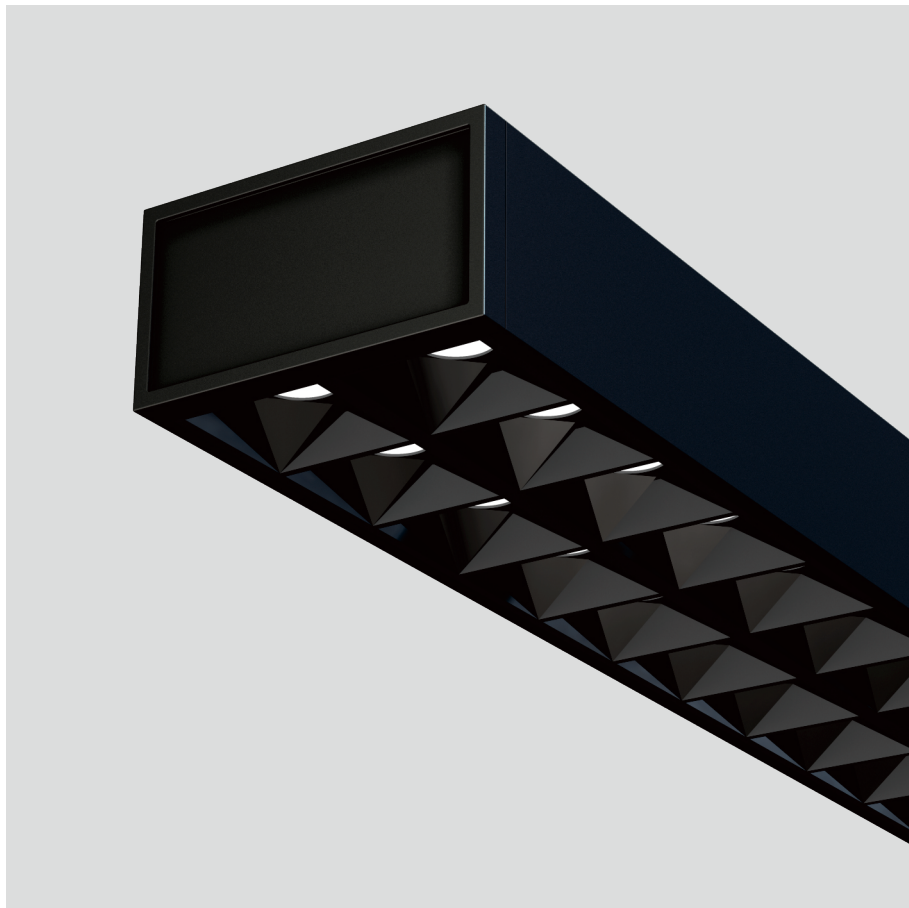

Freyr-P0

pendant luminaires

22.009.13007

GENERAL

Ceiling
Suspended
black
IP20
indirect 3200 lm
direct 3200 lm
total 6400 lm
Beam Angle $\uparrow 115^\circ / 50^\circ \downarrow$
UGR < 6

LED

3000K warm white
CRI ≥ 80
L80(B10)50,000H
SDCM < 3

PHYSICAL

length 1179 mm
width 64 mm
height 35 mm
3 kg

ELECTRICAL

60W
110 lm/W
1-10V Dimming
AC200~240V

The data values for the luminous flux are initially subject to a tolerance of +/- 10%, those for the electrical connected load are initially subject to a tolerance of +/- 10%, and those for the colour temperature are initially subject to a tolerance of +/- 150 K. Product illustrations serve as examples and may differ from the original. No liability is assumed for typographical or printing errors. We reserve the right to make alterations in the interest of improving our products.